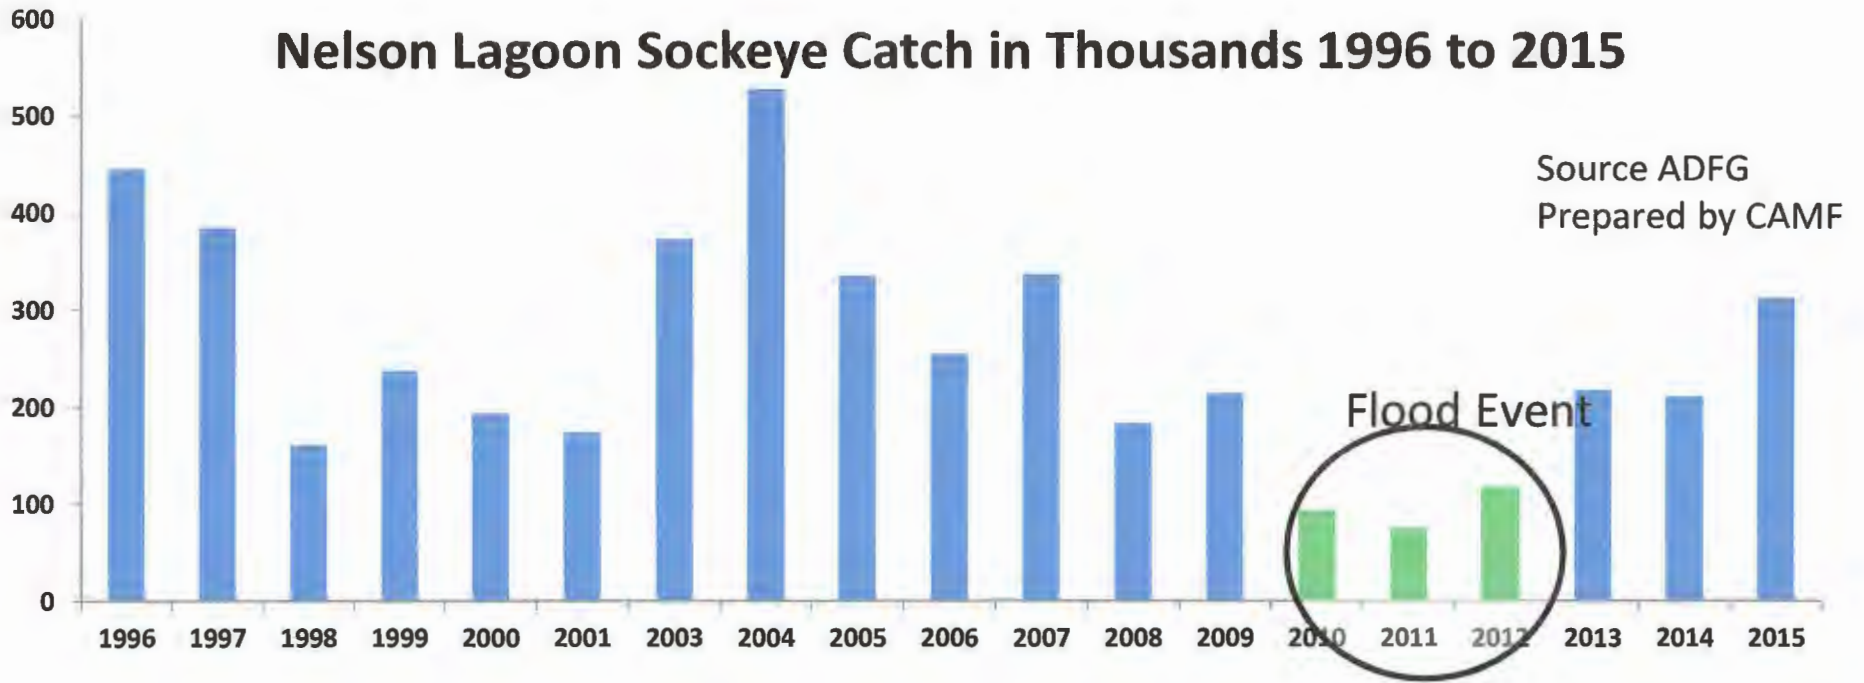

Nelson Lagoon Sockeye Catch in Thousands 1996 to 2015

North Peninsula Sockeye Harvest June and July Bear River to OPH

Figure 4. Caribou Flats Section Closed

Charlie Cetak

Strog
Pain

Caribou Flats Section Closed