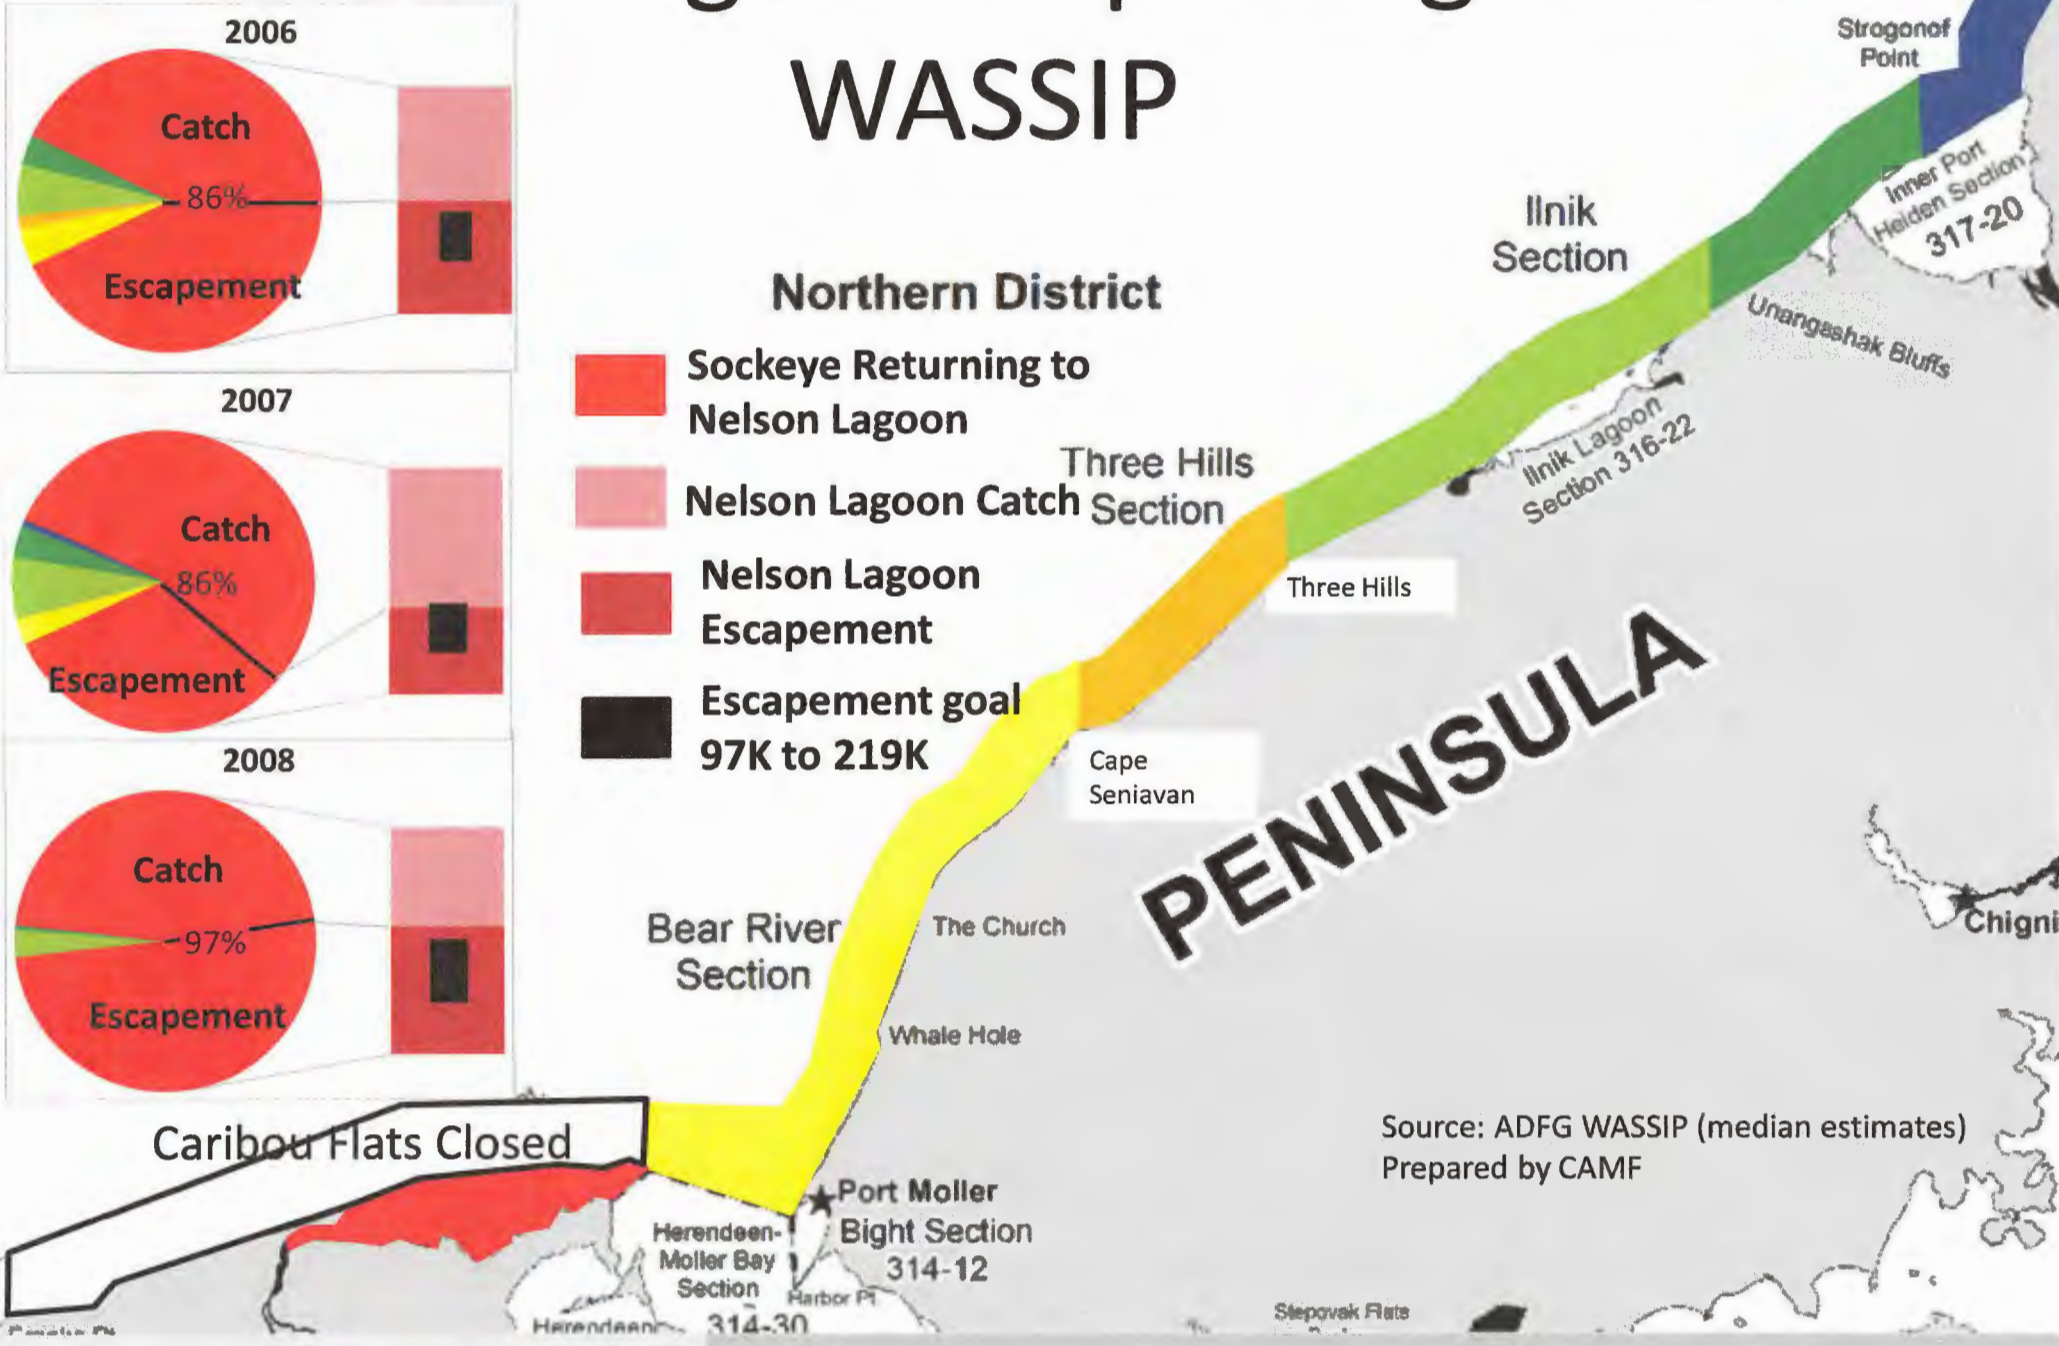

NORTHERN DISTRICT

ALASKA PENINSULA

Prepared by CAMF
Source by ADFG

Figure 5. Sockeye returning to Nelson Lagoon.

Charlie Cetak

Nelson Lagoon Reporting Stock

WASSIP

- Sockeye Returning to Nelson Lagoon
- Nelson Lagoon Catch Section
- Nelson Lagoon Escapement
- Escapement goal 97K to 219K