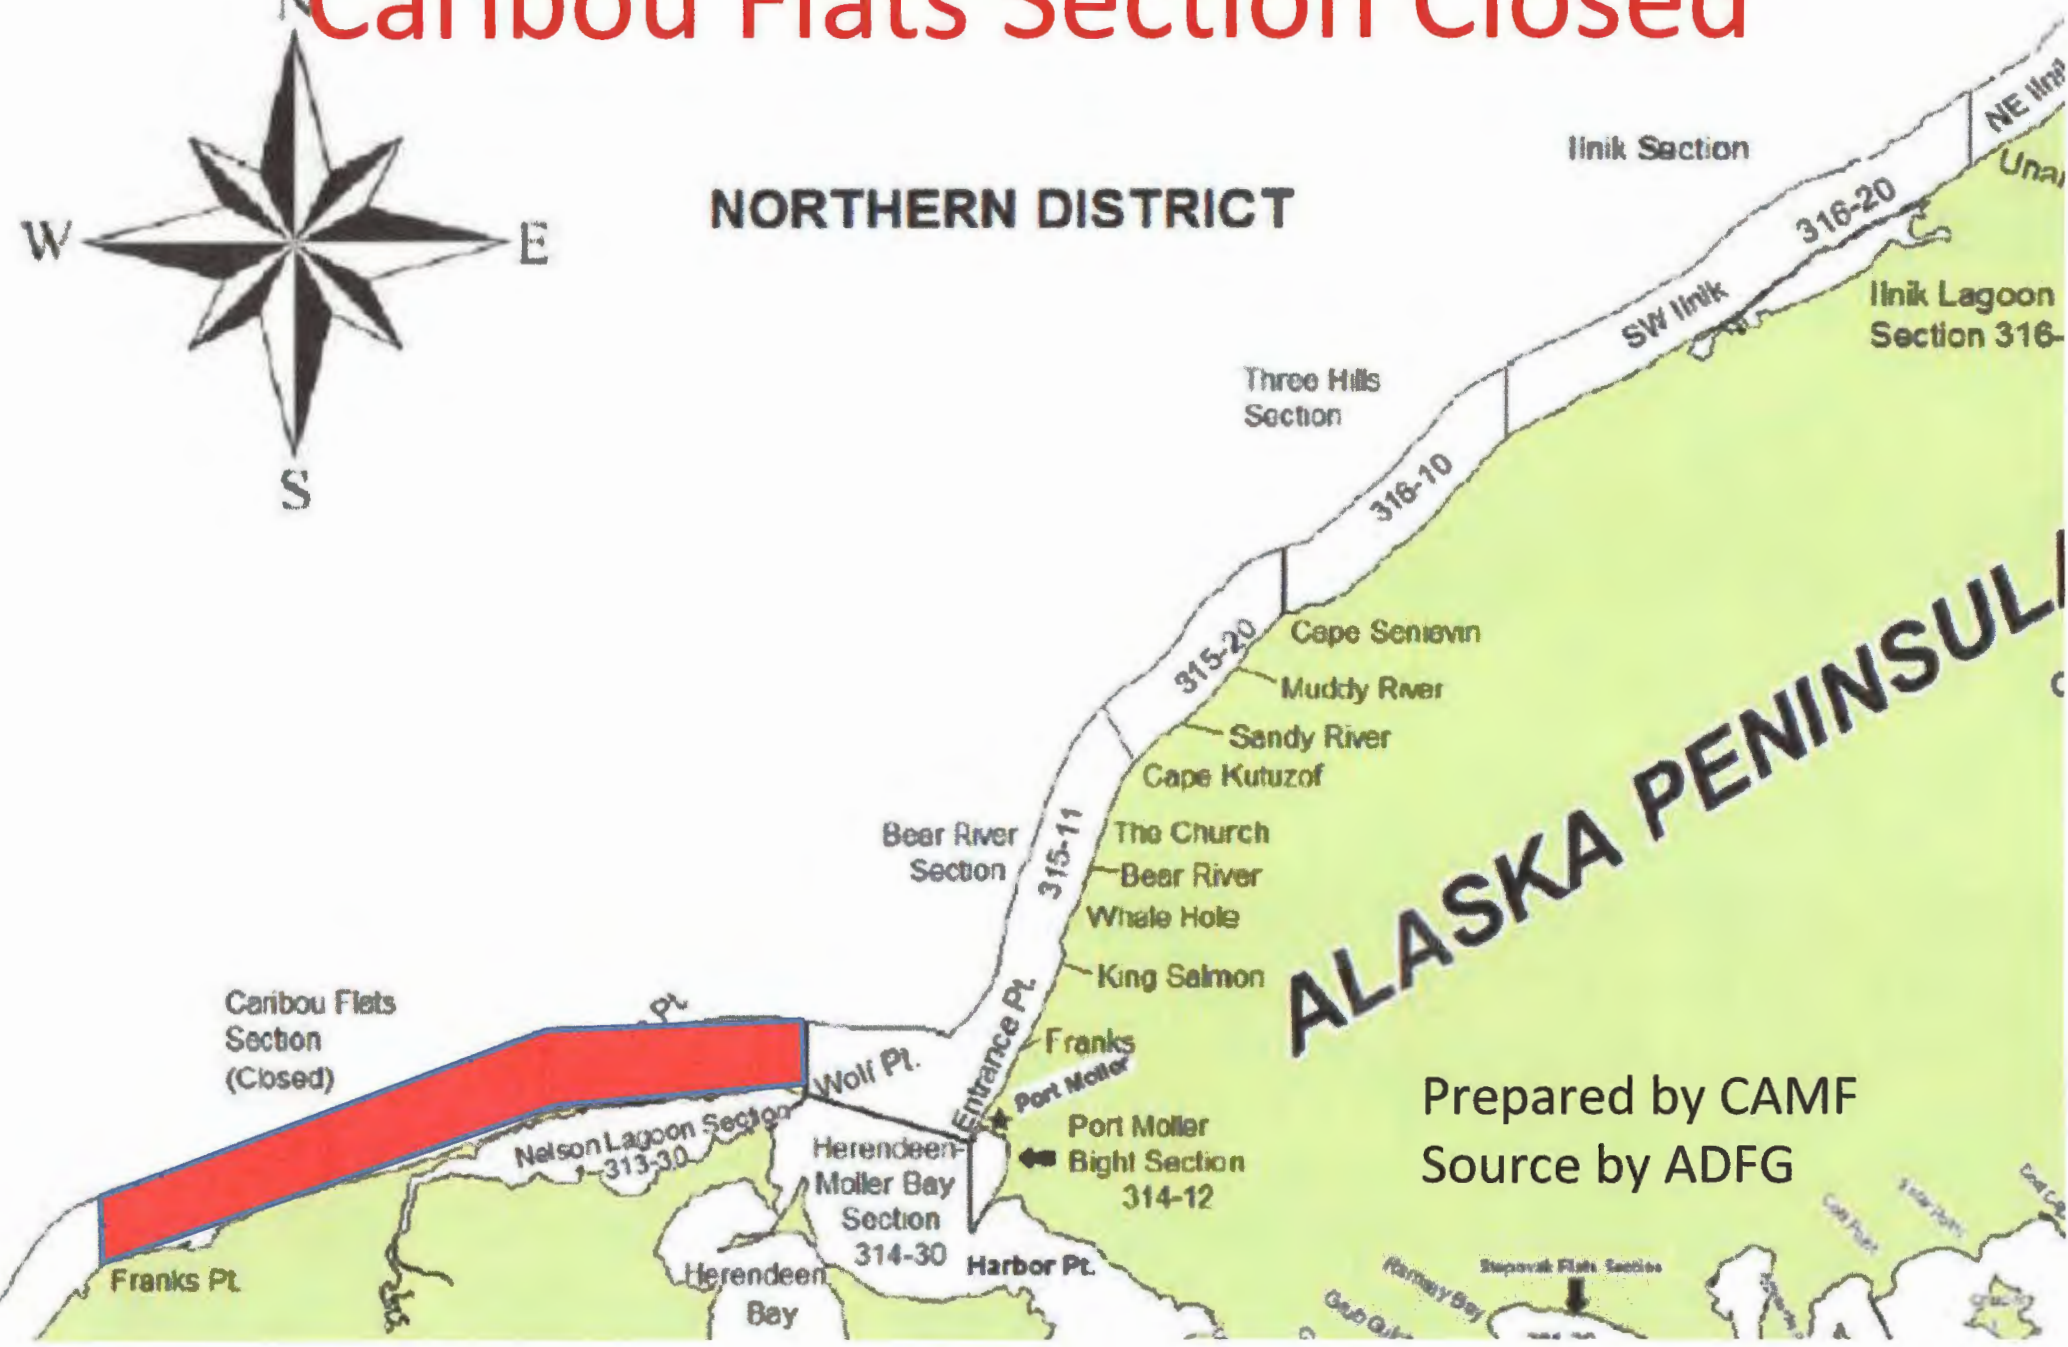

Nelson Lagoon Sockeye Catch in Thousands 1996 to 2015

North Peninsula Sockeye Harvest June and July Bear River to OPH

Figure 4. Caribou Flats Section Closed

Charlie Cetak

Strog
Pain

Caribou Flats Section Closed

NORTHERN DISTRICT

ALASKA PENINSULA

Prepared by CAMF
Source by ADFG

Figure 5. Sockeye returning to Nelson Lagoon.

Charlie Cetak

Nelson Lagoon Reporting Stock

WASSIP

- Sockeye Returning to Nelson Lagoon
- Nelson Lagoon Catch Section
- Nelson Lagoon Escapement
- Escapement goal 97K to 219K