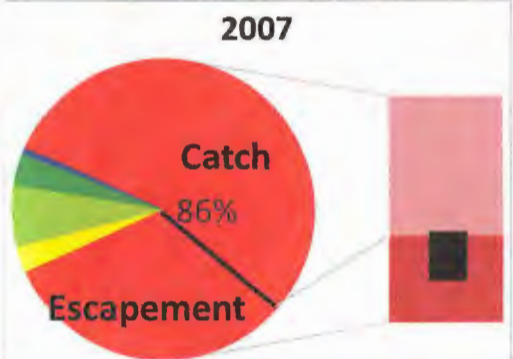

NORTHERN DISTRICT

ALASKA PENINSULA

Prepared by CAMF
Source by ADFG

Figure 5. Sockeye returning to Nelson Lagoon.

Charlie Cetak

Nelson Lagoon Reporting Stock

WASSIP

- Sockeye Returning to Nelson Lagoon
- Nelson Lagoon Catch Section
- Nelson Lagoon Escapement
- Escapement goal 97K to 219K