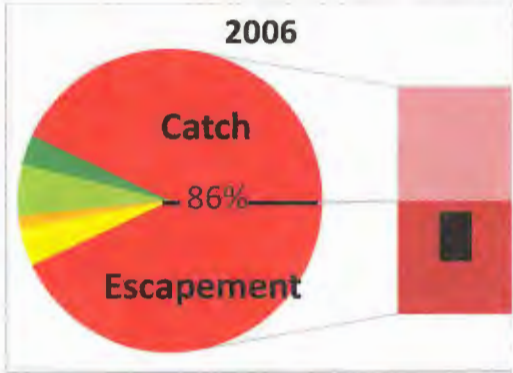

NORTHERN DISTRICT

ALASKA PENINSULA

Prepared by CAMF
Source by ADFG

Figure 5. Sockeye returning to Nelson Lagoon.

Charlie Cetak

Nelson Lagoon Reporting Stock

WASSIP

- Sockeye Returning to Nelson Lagoon
- Nelson Lagoon Catch Section
- Nelson Lagoon Escapement
- Escapement goal 97K to 219K