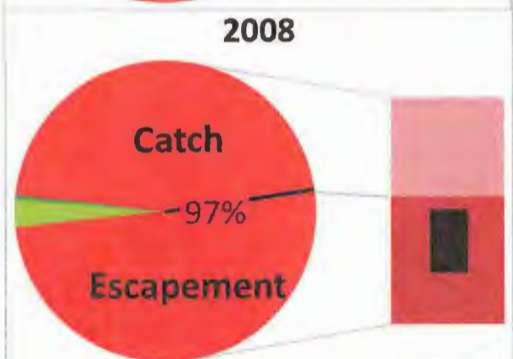

NORTHERN DISTRICT

ALASKA PENINSULA

Prepared by CAMF
Source by ADFG

Figure 5. Sockeye returning to Nelson Lagoon.

Charlie Cetak

Nelson Lagoon Reporting Stock

WASSIP

- Sockeye Returning to Nelson Lagoon
- Nelson Lagoon Catch Section
- Nelson Lagoon Escapement
- Escapement goal 97K to 219K