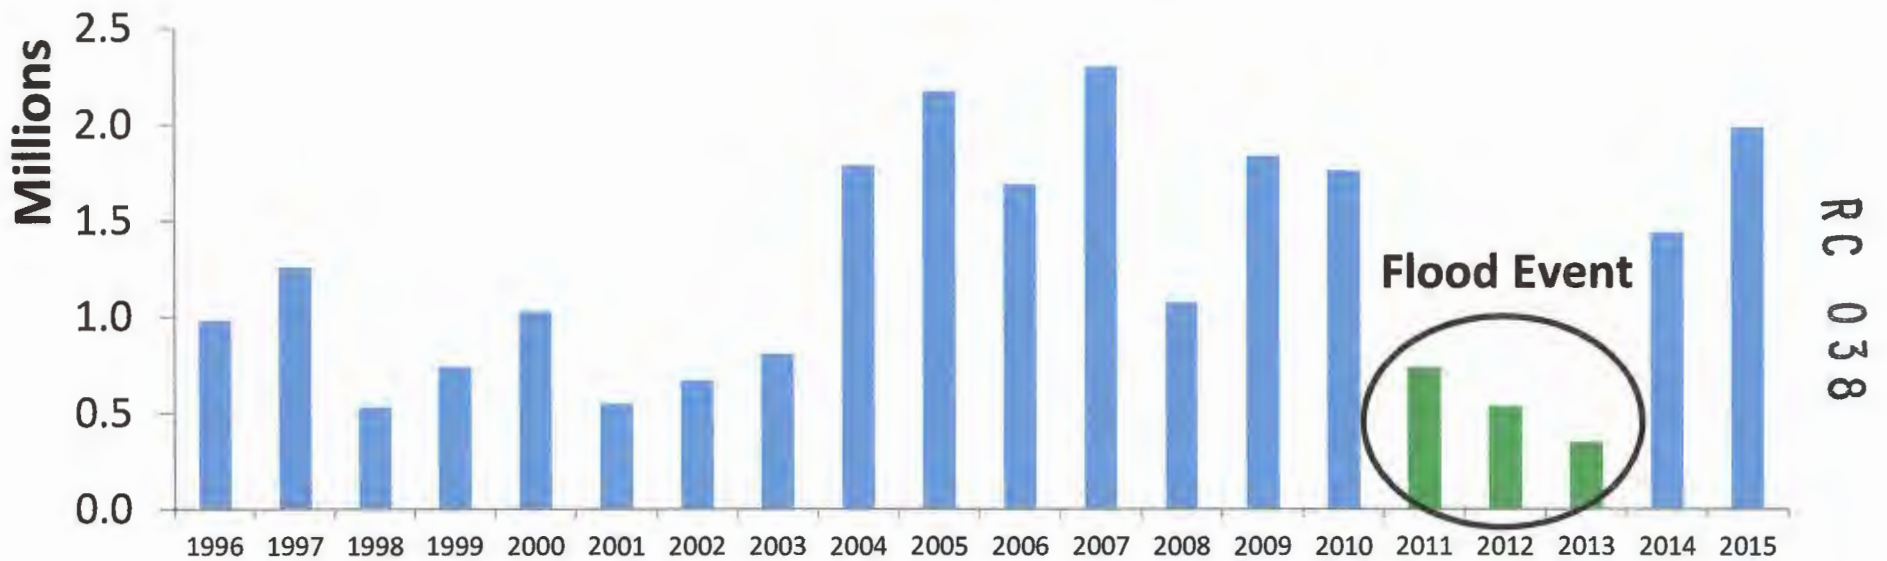

Nelson Lagoon Sockeye Catch in Thousands 1996 to 2015

North Peninsula Sockeye Harvest June and July Bear River to OPH

Figure 4. Caribou Flats Section Closed

Charlie Cetak

Strog
Pain

Caribou Flats Section Closed