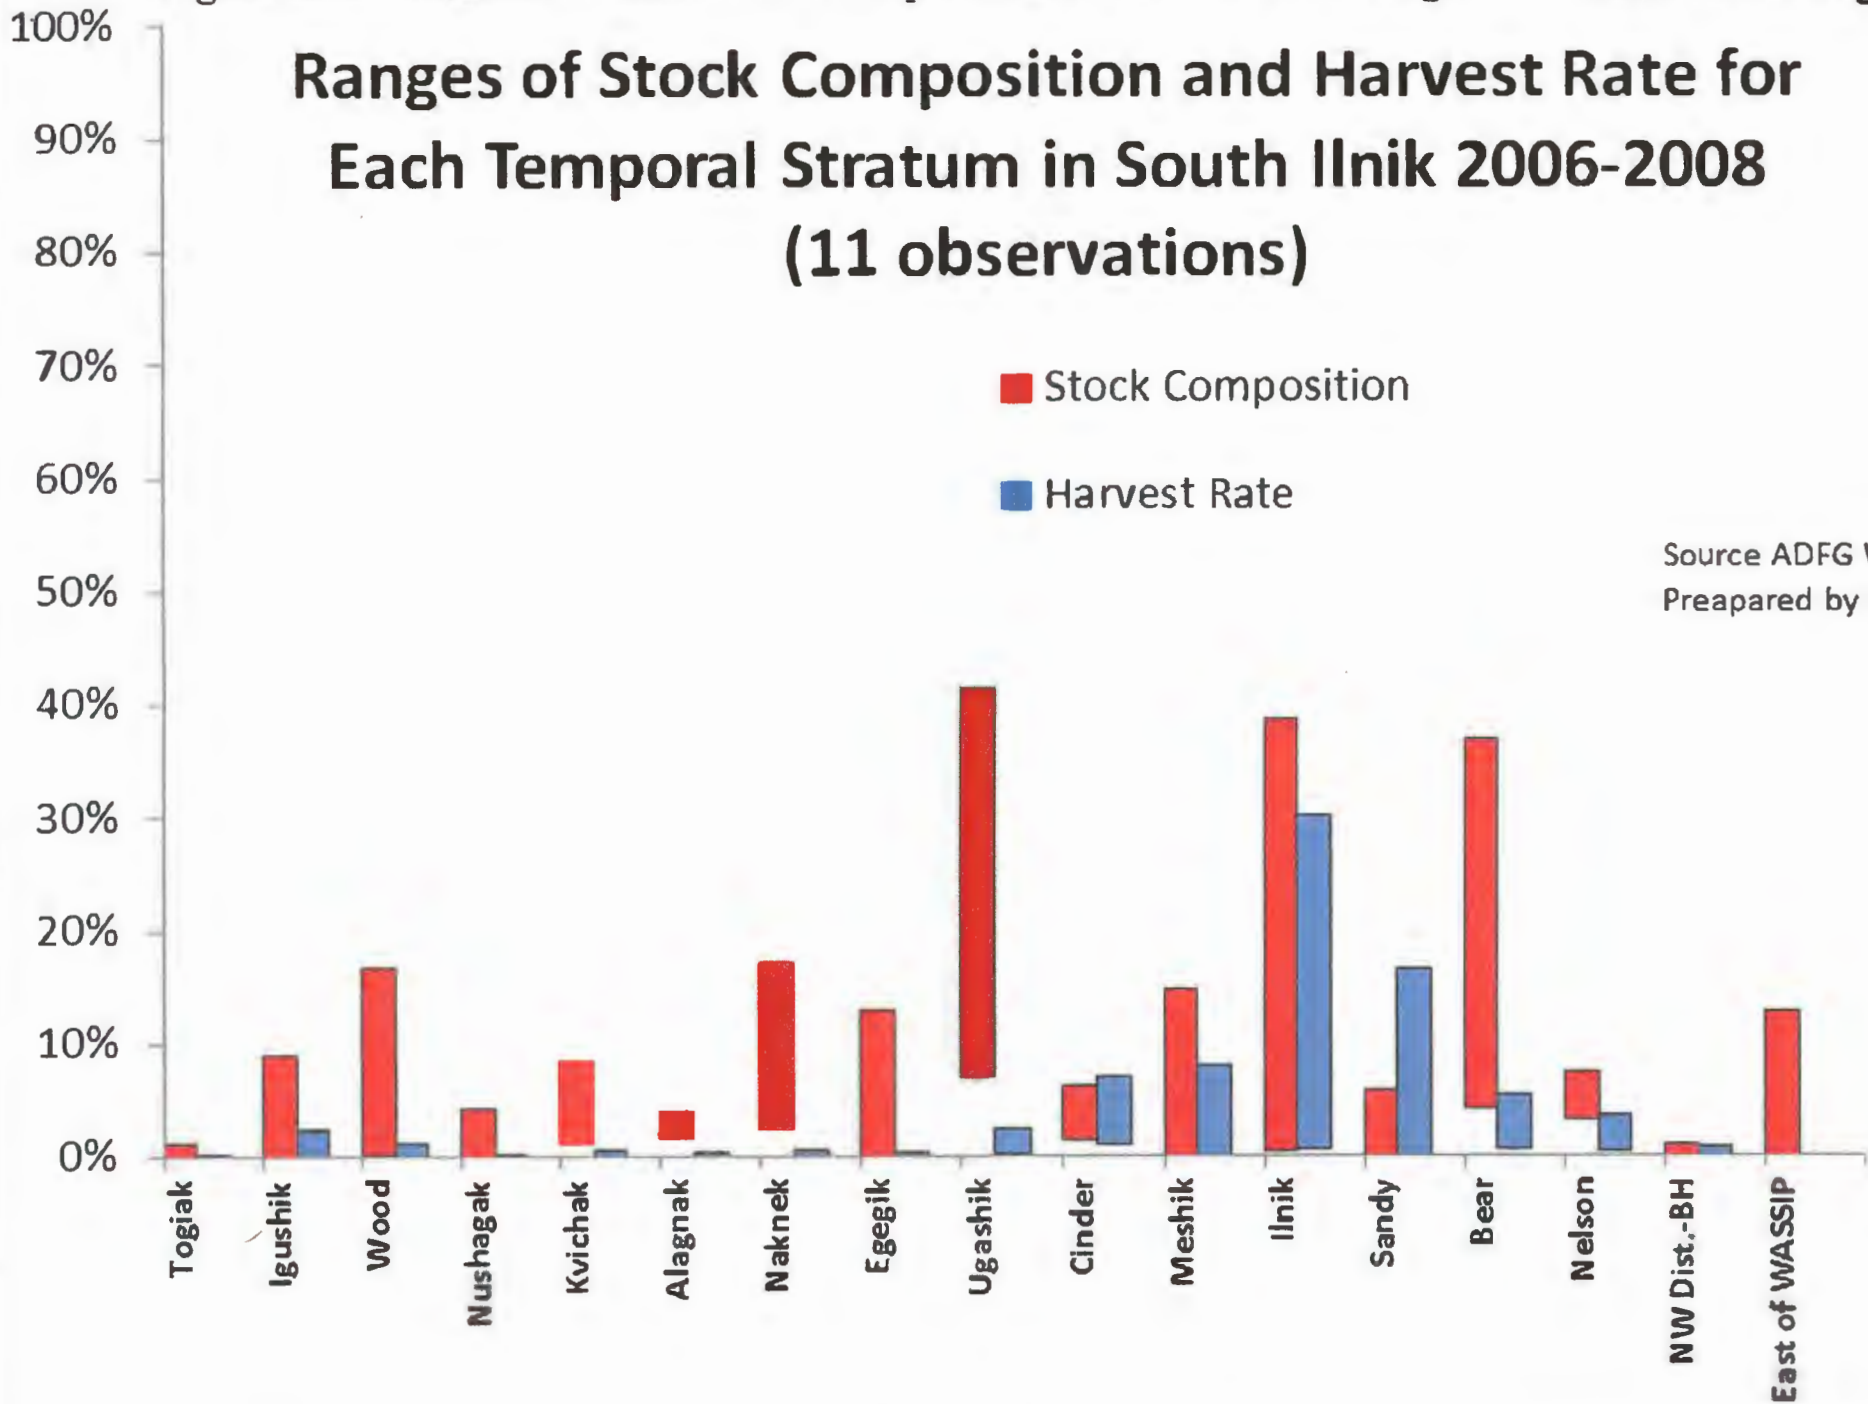

A photograph of a boat on the water with mountains in the background. The boat is in the lower center, moving towards the right. The water is blue with some whitecaps. The mountains are dark and rugged, with some snow or light-colored patches on the peaks. The sky is blue with some white clouds. The text 'Tom Wooding' is overlaid in the top right, and 'CAMF' is overlaid in the bottom right. A vertical number 'RC 037' is on the far right edge.

Tom Wooding

CAMF

RC 037

Figure 13. South Ilnik WASSIP stock composition and harvest rate range.

Tom Wooding

Ranges of Stock Composition and Harvest Rate for Each Temporal Stratum in South Ilnik 2006-2008 (11 observations)

Harvest Rate plotted vs Distance from River or Origin Tom Wooding

Excluding Harvest Rates Less than 1%