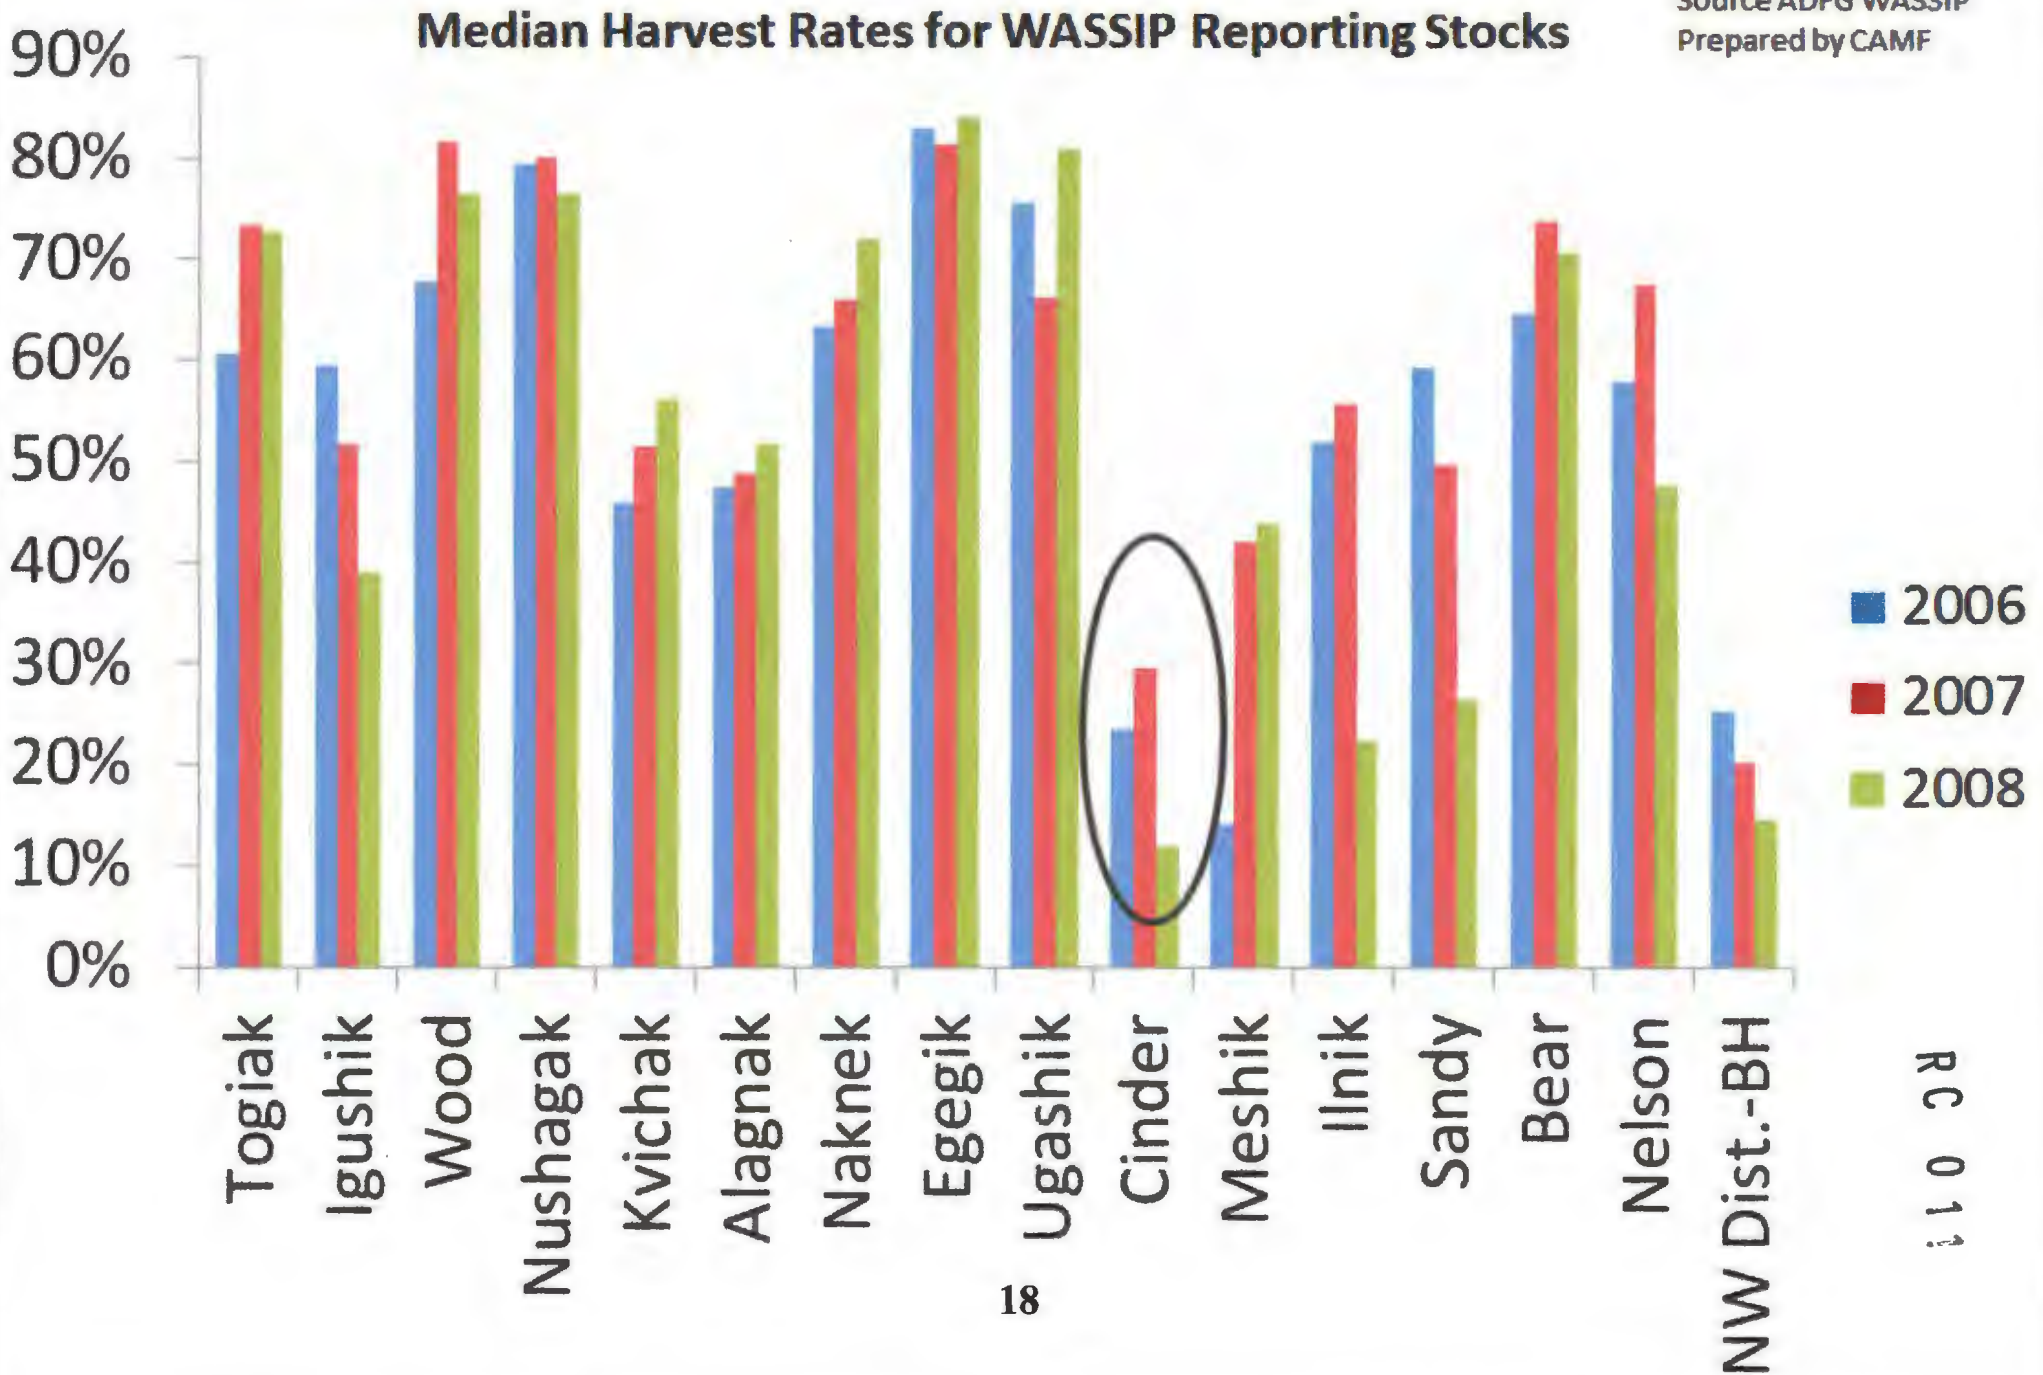

Figure 8. Median Harvest Rates for Bristol Bay and North Peninsula reporting stocks.

Testimony of
JAT MARTIN

Source ADFG WASSIP
Prepared by CAMF

Sockeye Smolt and Sockeye Adult

Prepared by CAMF