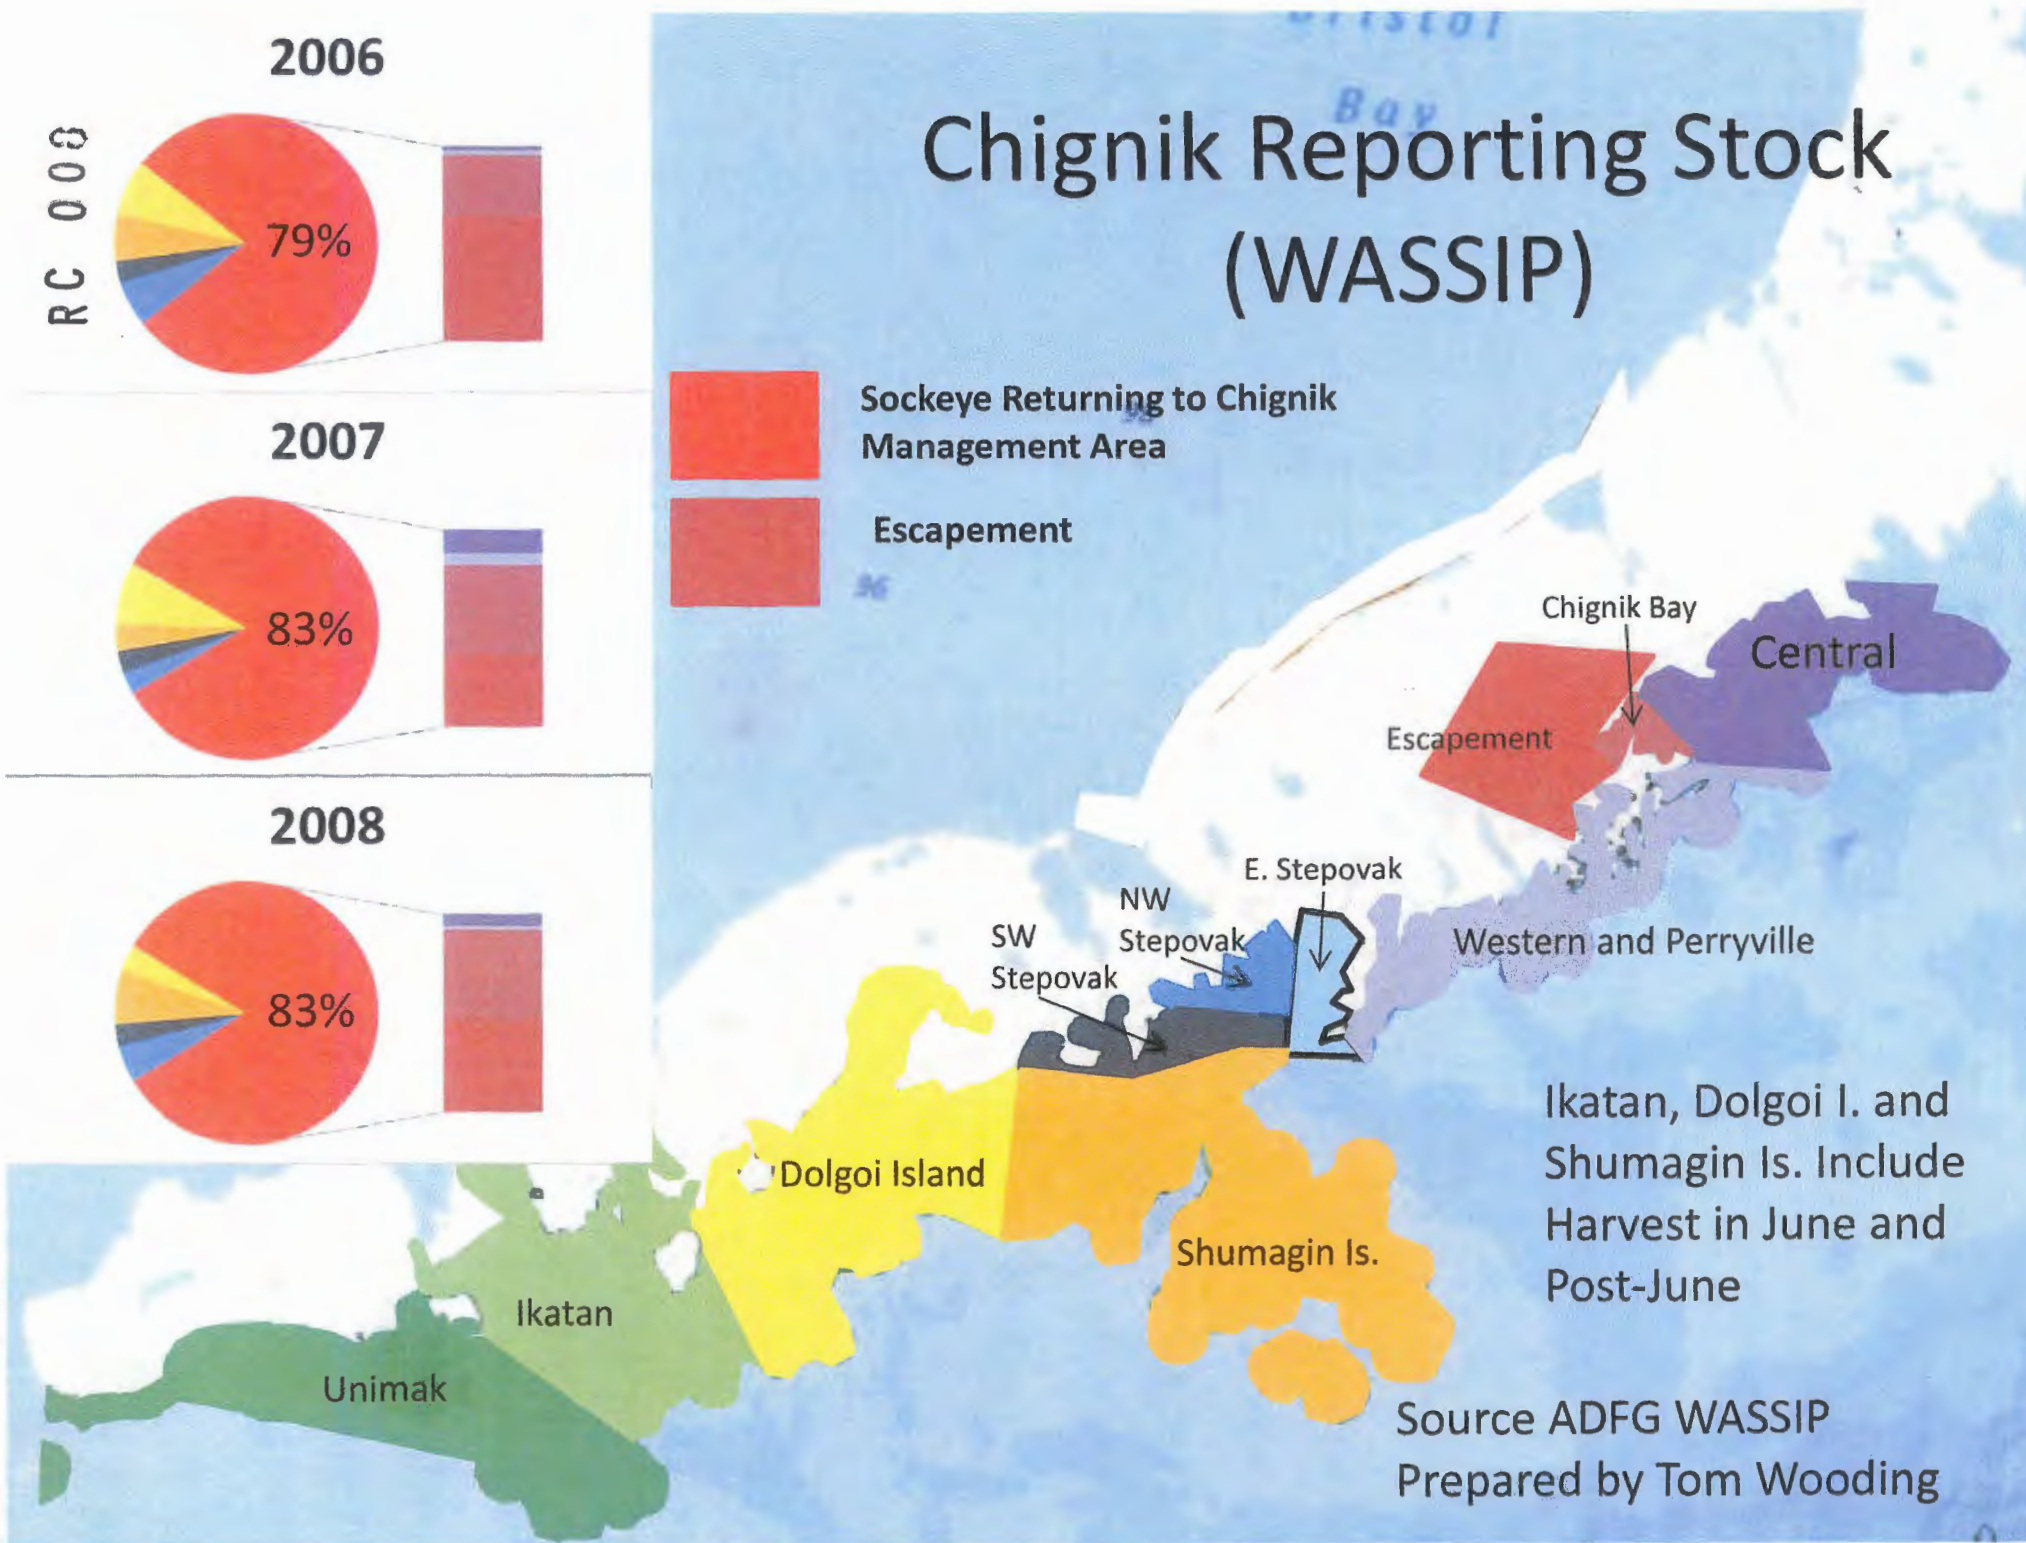

Chignik Reporting Stock (WASSIP)

Sockeye Returning to Chignik Management Area

Escapement

Ikatan, Dolgoi I. and Shumagin Is. Include Harvest in June and Post-June

Source ADFG WASSIP
Prepared by Tom Wooding