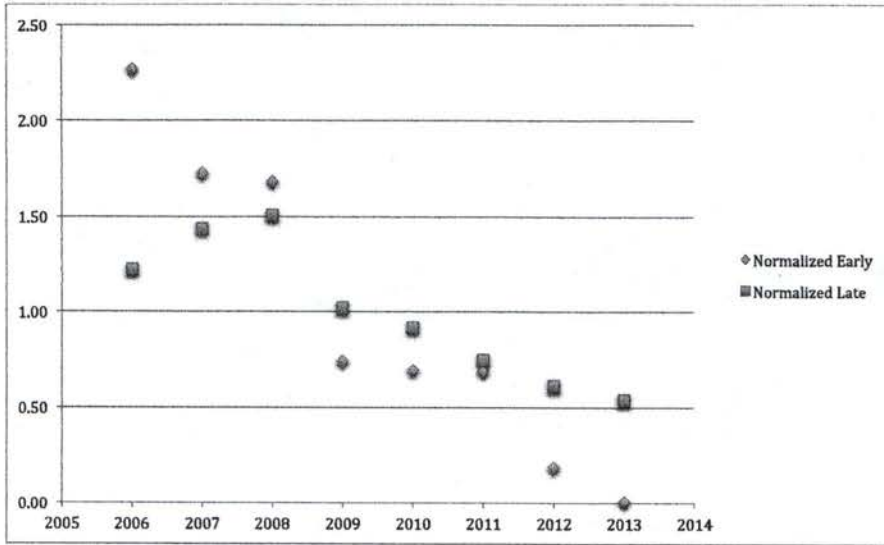

# Kenai King Productivity

RC 278  
Dennis Randa

(Yield)/(Avg. for Period - 2006 to 2013)

Here is the same thing using the 25-year average.