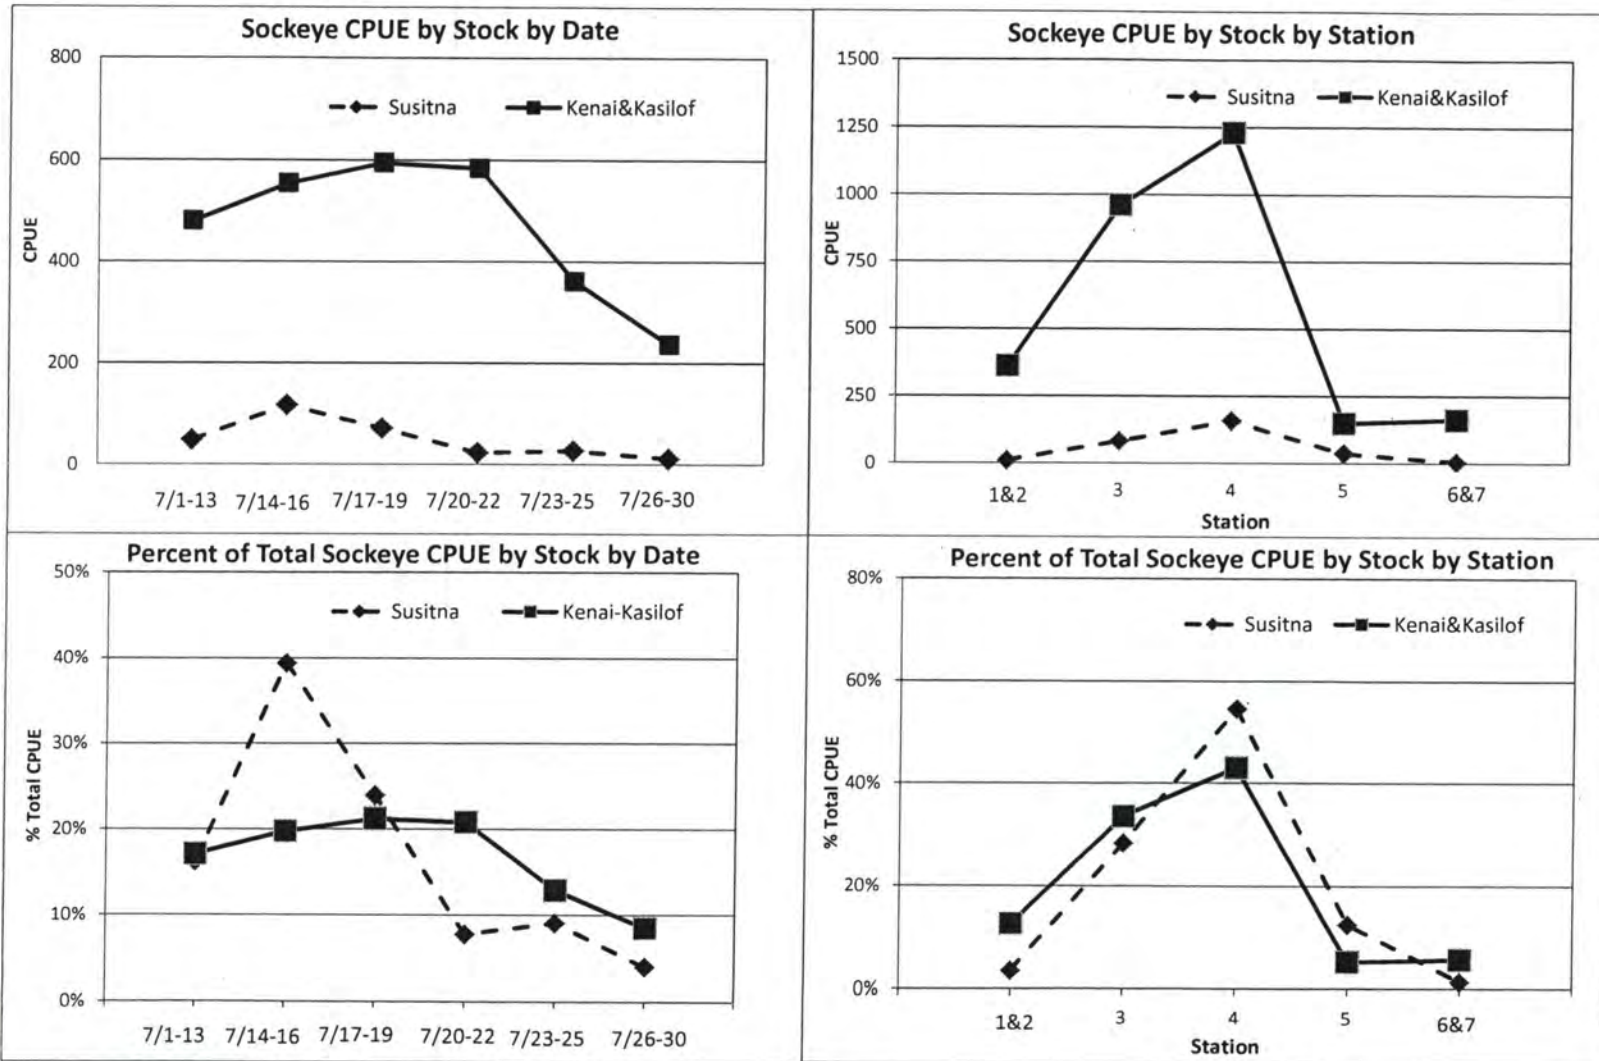

Submitted by Alaska Department of Fish and Game at the request of board member Jensen

North Offshore Test Fishery sockeye CPUE (Catch per 200 fms net per hour) – 2012

February 7, 2014

North Offshore Test Fishery sockeye CPUE (Catch per 200 fms net per hour) – 2013

February 7, 2014

RC 205

North Offshore Test Fishery station locations