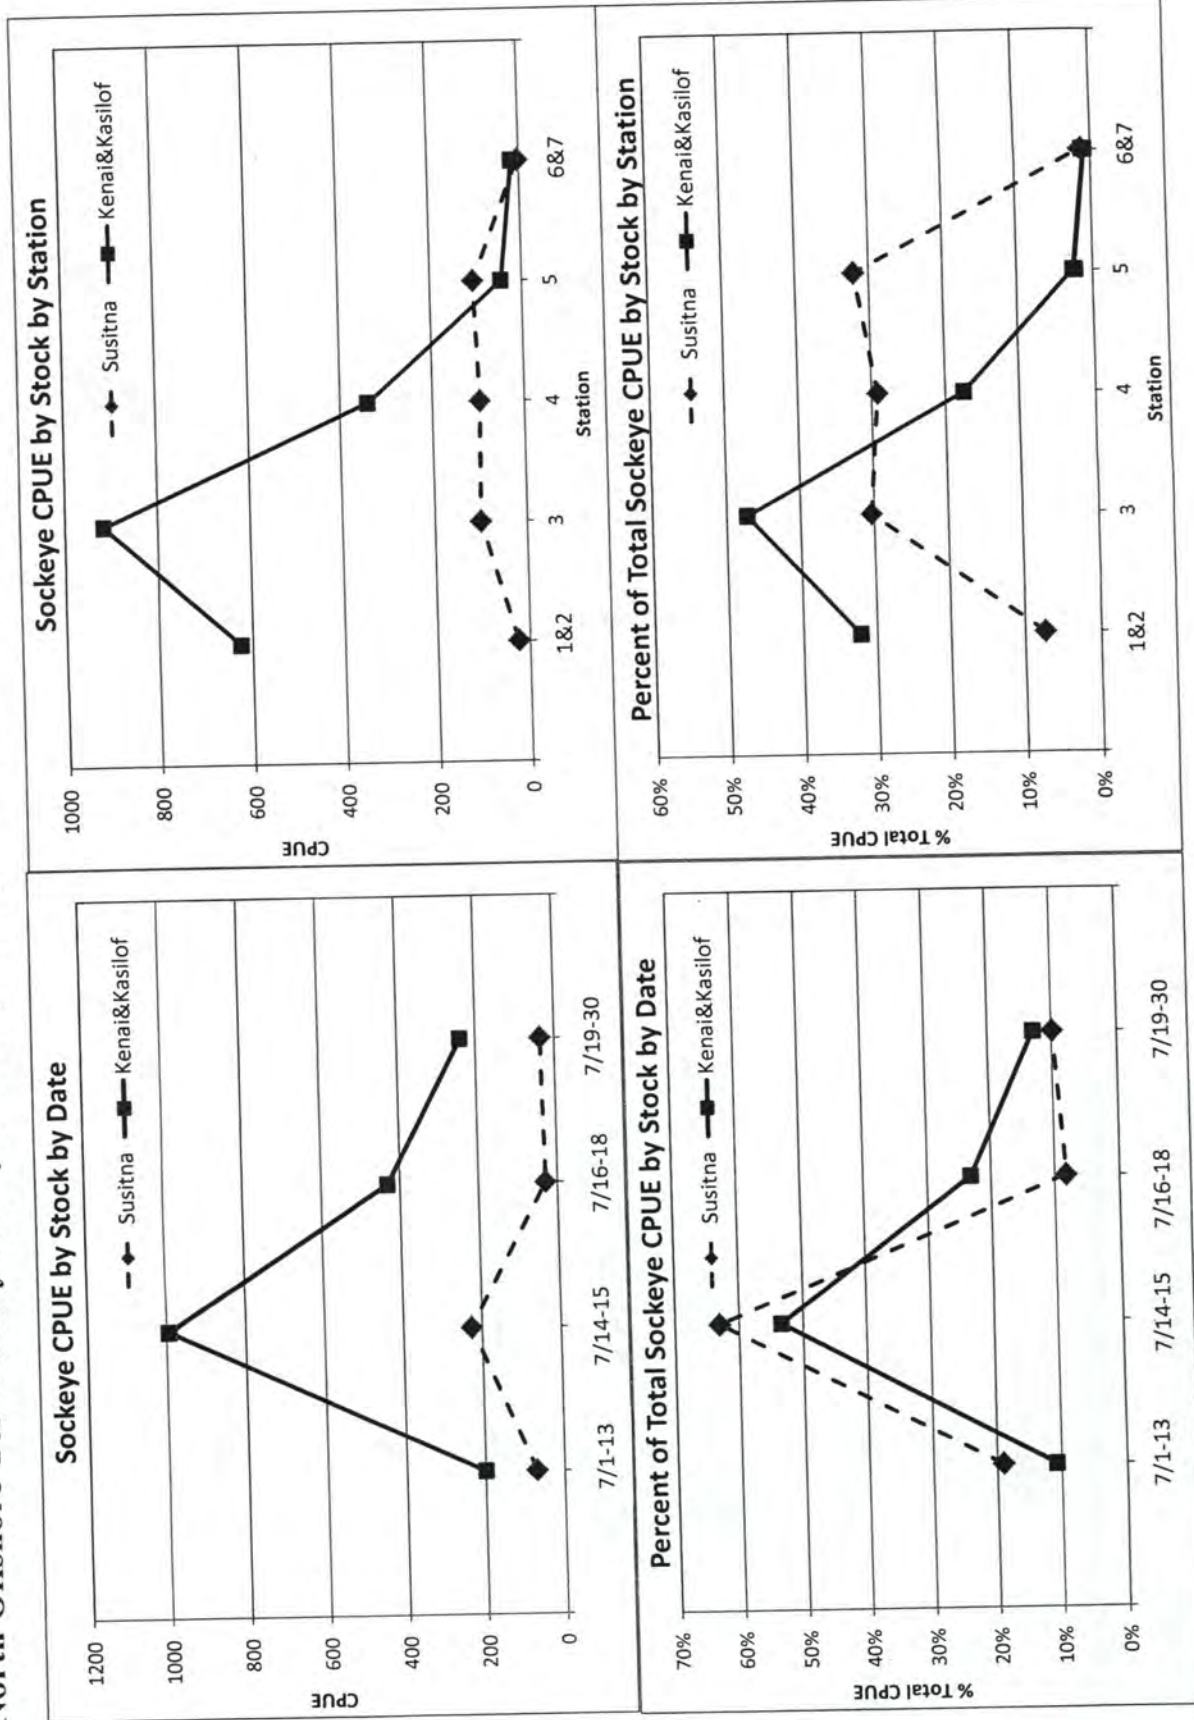

Submitted by Alaska Department of Fish and Game at the request of board member Jensen

North Offshore Test Fishery sockeye CPUE (Catch per 200 fms net per hour) – 2012

February 7, 2014

North Offshore Test Fishery sockeye CPUE (Catch per 200 fms net per hour) – 2013

February 7, 2014

RC 205

North Offshore Test Fishery station locations