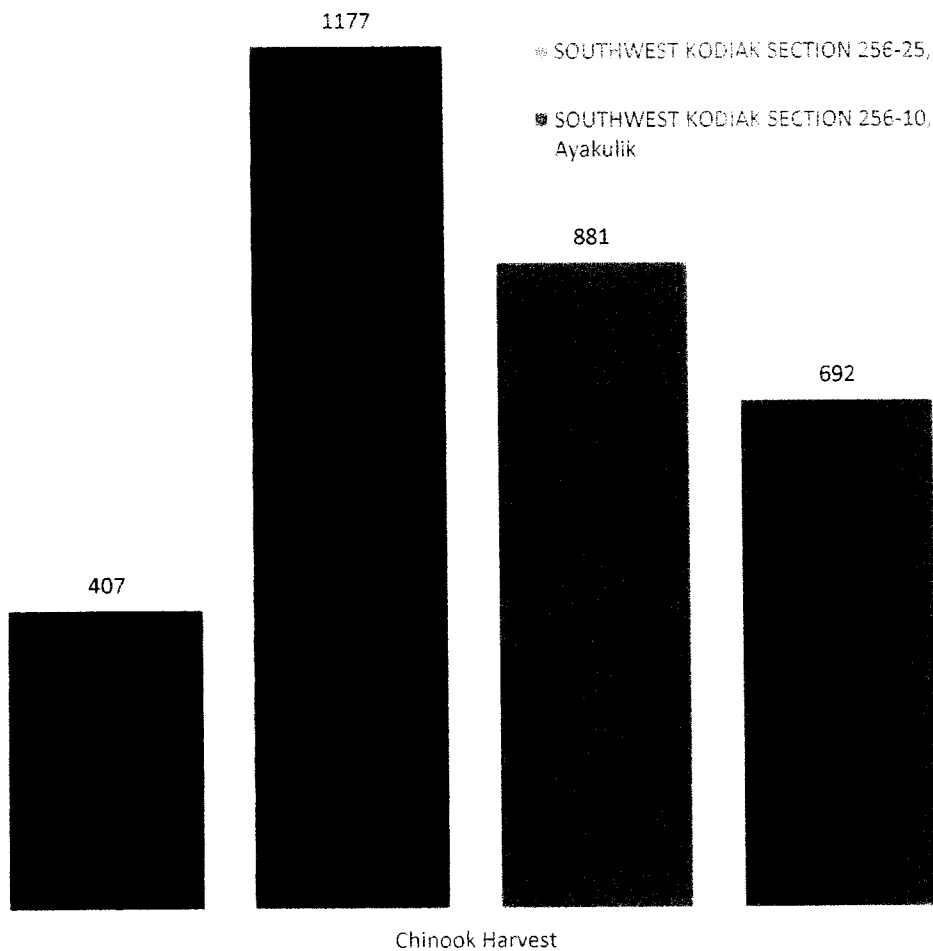

1400

1000

800

600

400

200

0

- SOUTHWEST KODIAK SECTION 255-10 Inner Karluk
- SOUTHWEST KODIAK SECTION 255-20 Outer Karluk
- ⊛ SOUTHWEST KODIAK SECTION 256-25,30 Halibut Bay
- ⊛ SOUTHWEST KODIAK SECTION 256-10,15,20 Inner & Outer Ayakulik

2013 SOUTHWEST KODIAK SECTION HARVEST BY STAT AREA