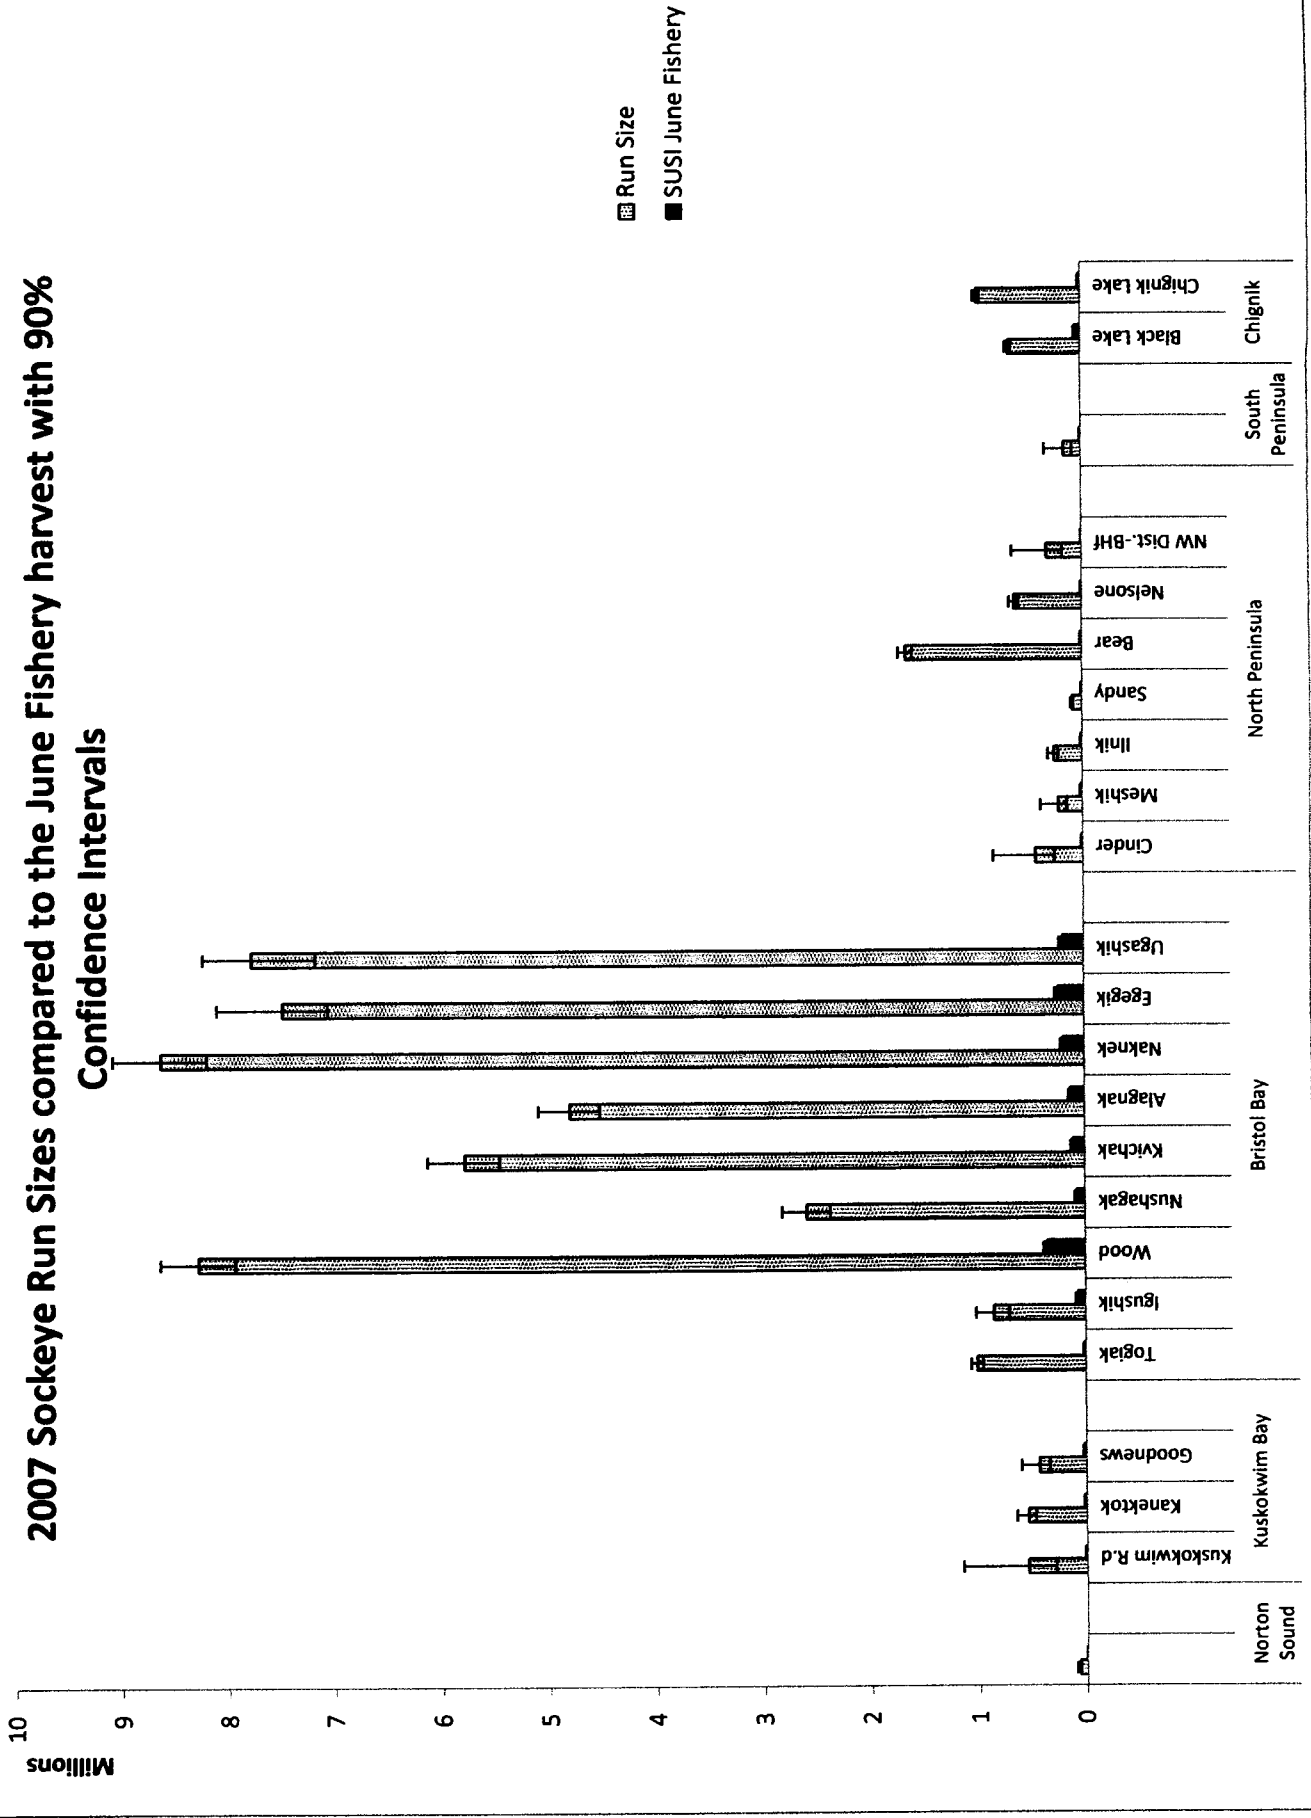

2006 Sockeye Run Size compared to the June Fishery Harvest with 90% Confidence Intervals

2007 Sockeye Run Sizes compared to the June Fishery harvest with 90% Confidence Intervals

2008 Sockeye Run Size compared to the June Fishery harvest with 90% Confidence Intervals