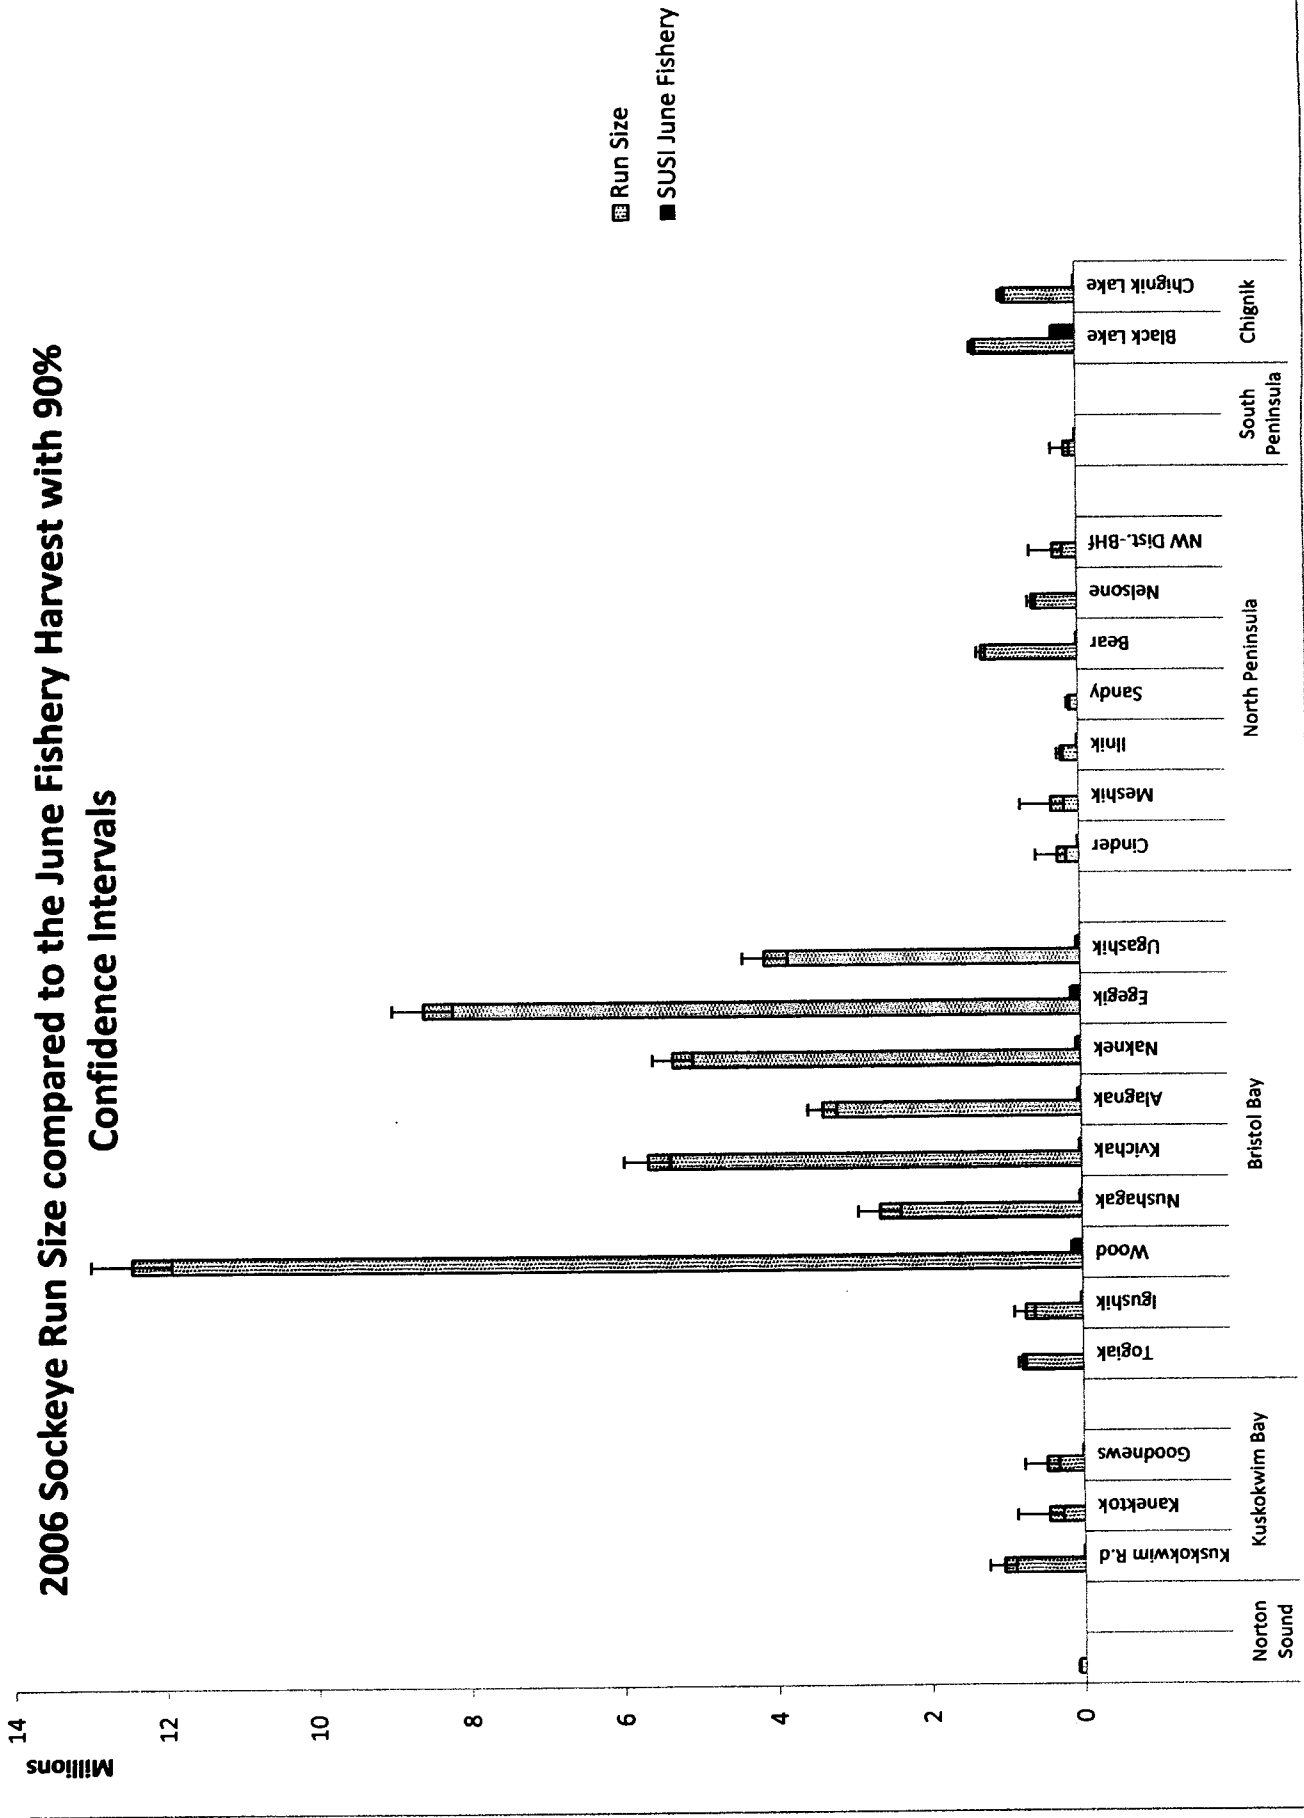

2006 Sockeye Run Size compared to the June Fishery Harvest with 90% Confidence Intervals

2007 Sockeye Run Sizes compared to the June Fishery harvest with 90% Confidence Intervals

2008 Sockeye Run Size compared to the June Fishery harvest with 90% Confidence Intervals