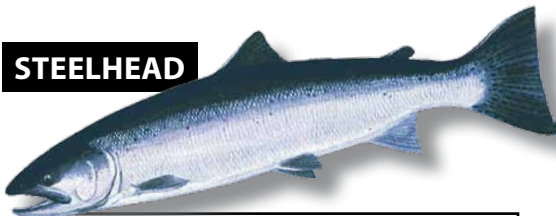

TROUT & OTHER SPECIES FOUND IN SOUTHEAST ALASKA

RAINBOW TROUT

Green to bluish back with silvery to yellowish-green sides. Broad pinkish band along side and black spots on back, sides, and tail. Upper jaw usually does not extend past eye on adult.

EASTERN BROOK TROUT

Duane Raver/USFWS

Dark green or blue background with white belly; its upper body and dorsal fin have wavy, pale yellow wormlike markings or vermiculations. Its sides have small red or pink spots surrounded by light blue halo rings scattered among larger light yellow spots. The lower fins are white tipped and the tail is square. Not found in marine waters.

ARCTIC GRAYLING

Light brown to dark purple back, fading to bluish-gray with black spots on sides. Very large dorsal fin with red and violet spots.

STEELHEAD

White mouth with white gums at base of teeth on lower jaw.

California Department of Fish and Game

Sea-run rainbow trout with bluish-gray back and bright silvery sides. Slender body profile; 8-10 anal fin rays. Small black spots on back, sides, and tail. Pink/red coloration develops after returning to fresh water to spawn.