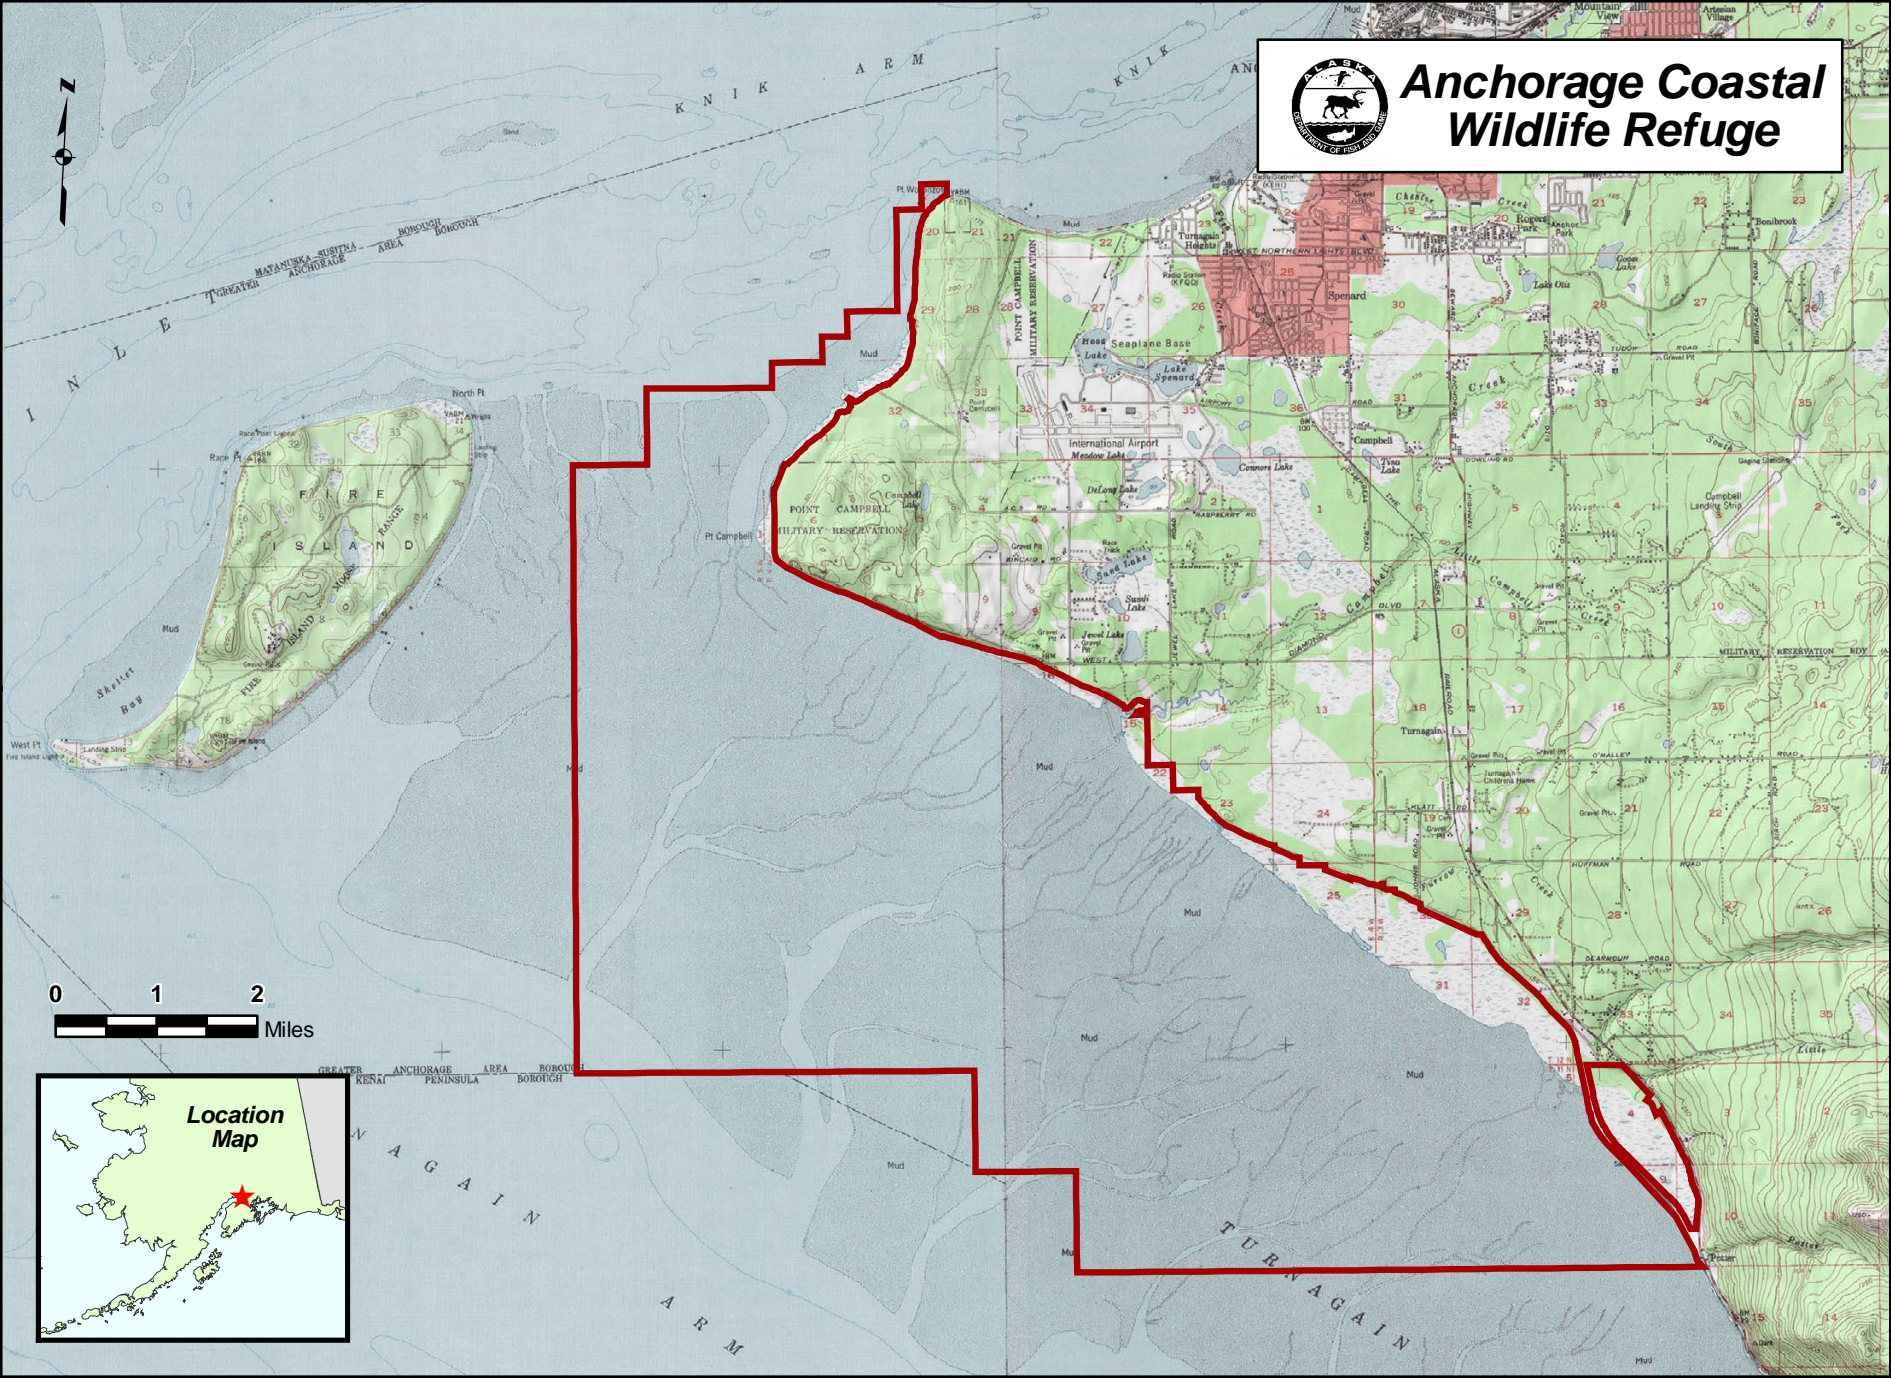

Anchorage Coastal Wildlife Refuge

Location Map