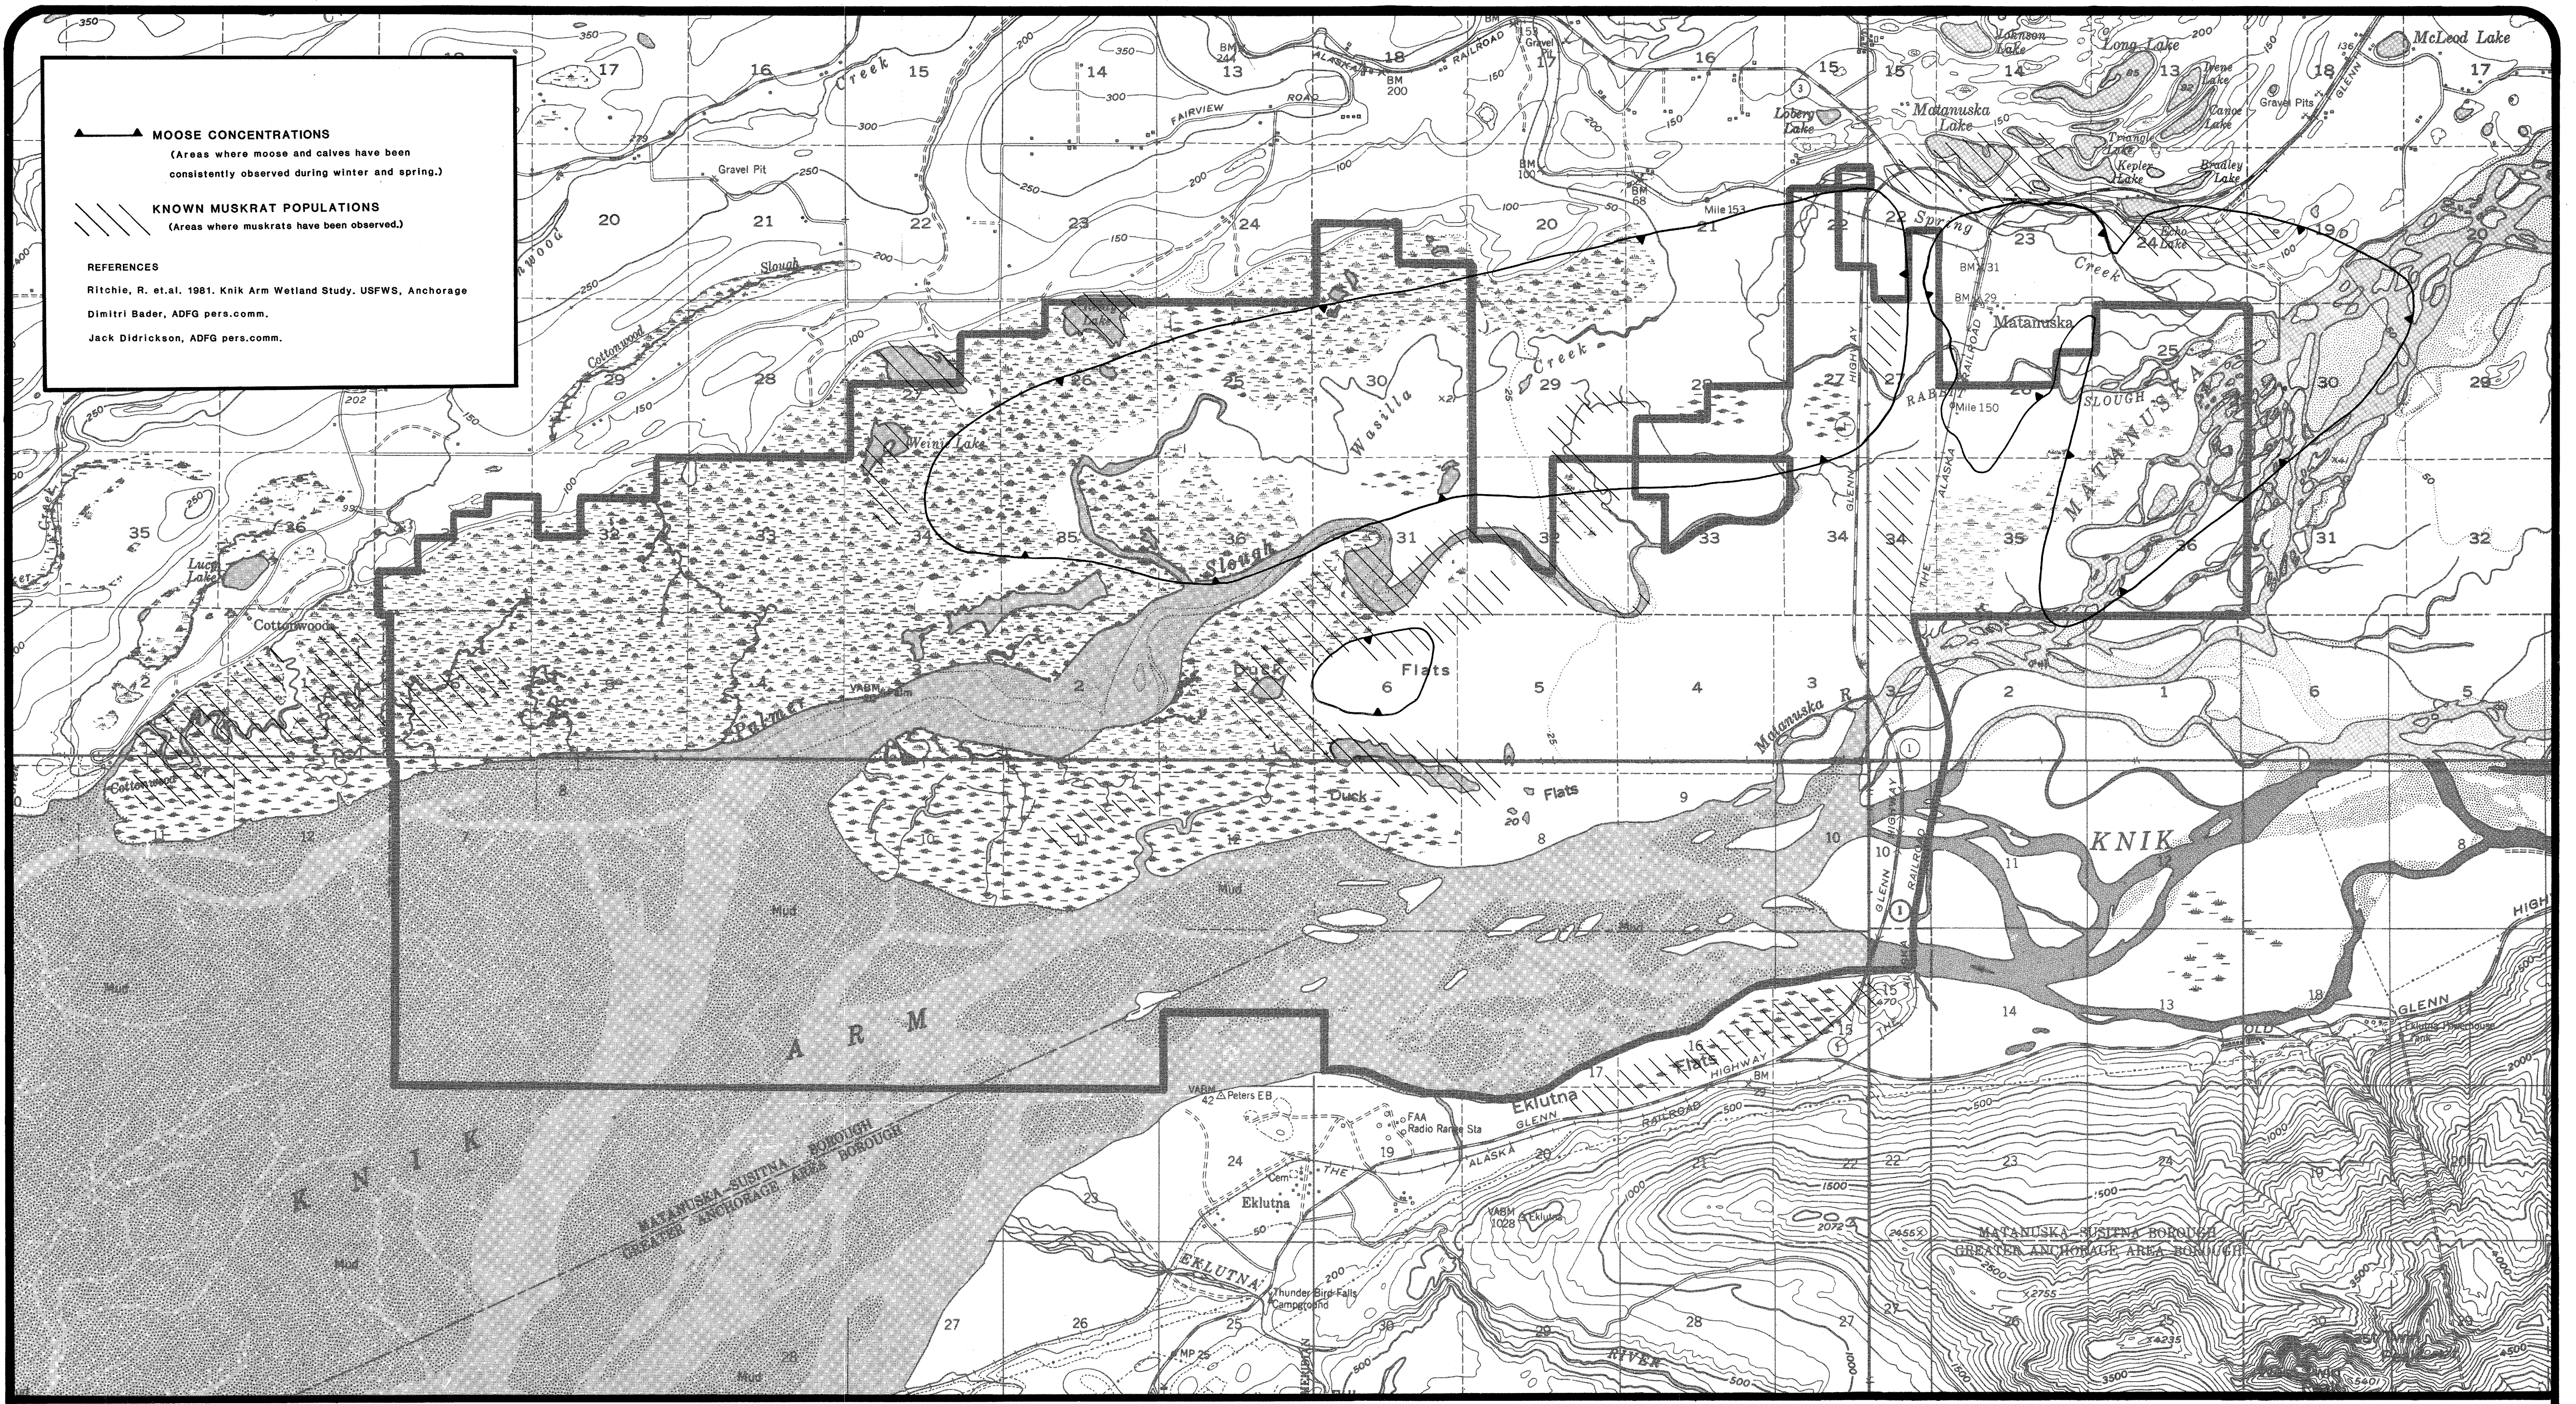

**MOOSE CONCENTRATIONS**  
 (Areas where moose and calves have been consistently observed during winter and spring.)

**KNOWN MUSKRAT POPULATIONS**  
 (Areas where muskrats have been observed.)

**REFERENCES**  
 Ritchie, R. et al. 1981. Knik Arm Wetland Study. USFWS, Anchorage  
 Dimitri Bader, ADFG pers.comm.  
 Jack Didrickson, ADFG pers.comm.

**HABITAT DIVISION**  
 NOVEMBER 1986

**MOOSE & MUSKRAT HABITAT**

**PALMER HAY FLATS**  
 State Game Refuge