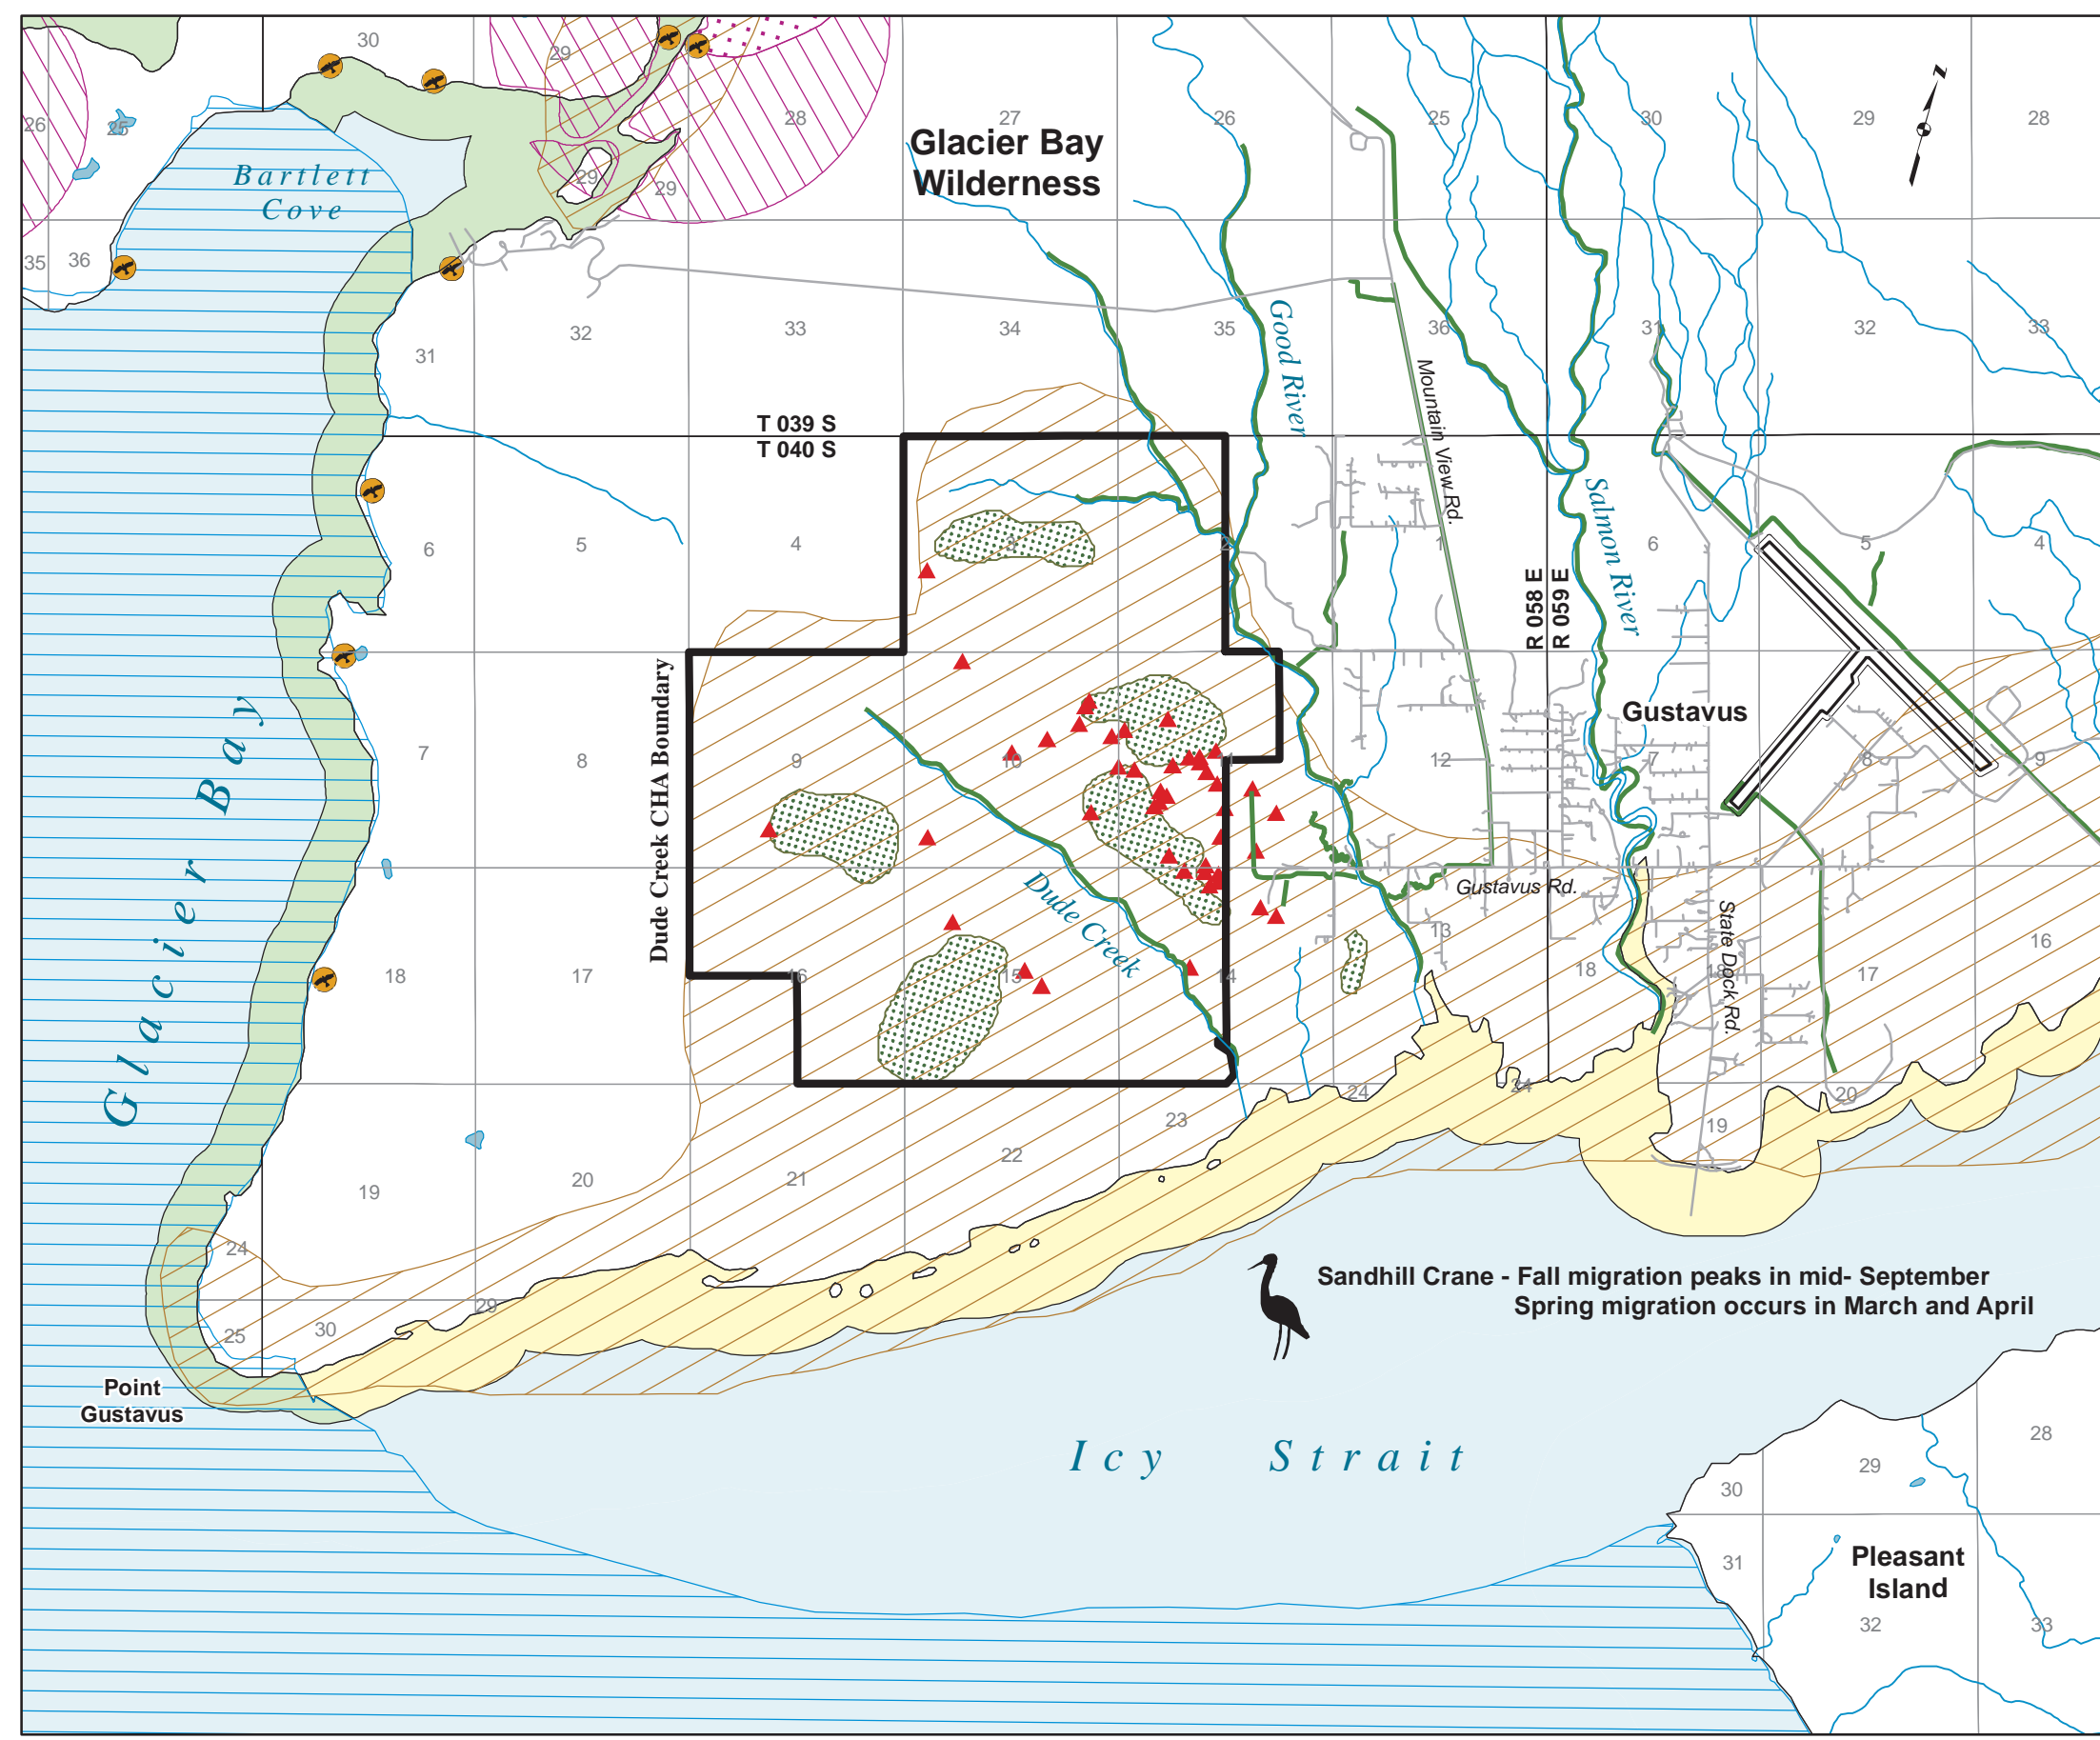

MAP 3 Dude Creek Critical Habitat Area Fish, Birds, Mammals

Legend

- Anadromous Streams
- Bald Eagle Nest Sites
- Waterfowl Spring/Fall Concentration Area Sandhill Crane
- Fall Concentration
- GPS Site Locations
- **Sea Otter**
- High Concentration Areas
- Medium Concentration Areas
- **Humpback Whale**
- May - October
- **Bear**
- Spring Concentrations
- Spring/Summer Concentrations
- Dude Creek CHA Boundary

State of Alaska
Department of Fish and Game
Draft Mar 2016