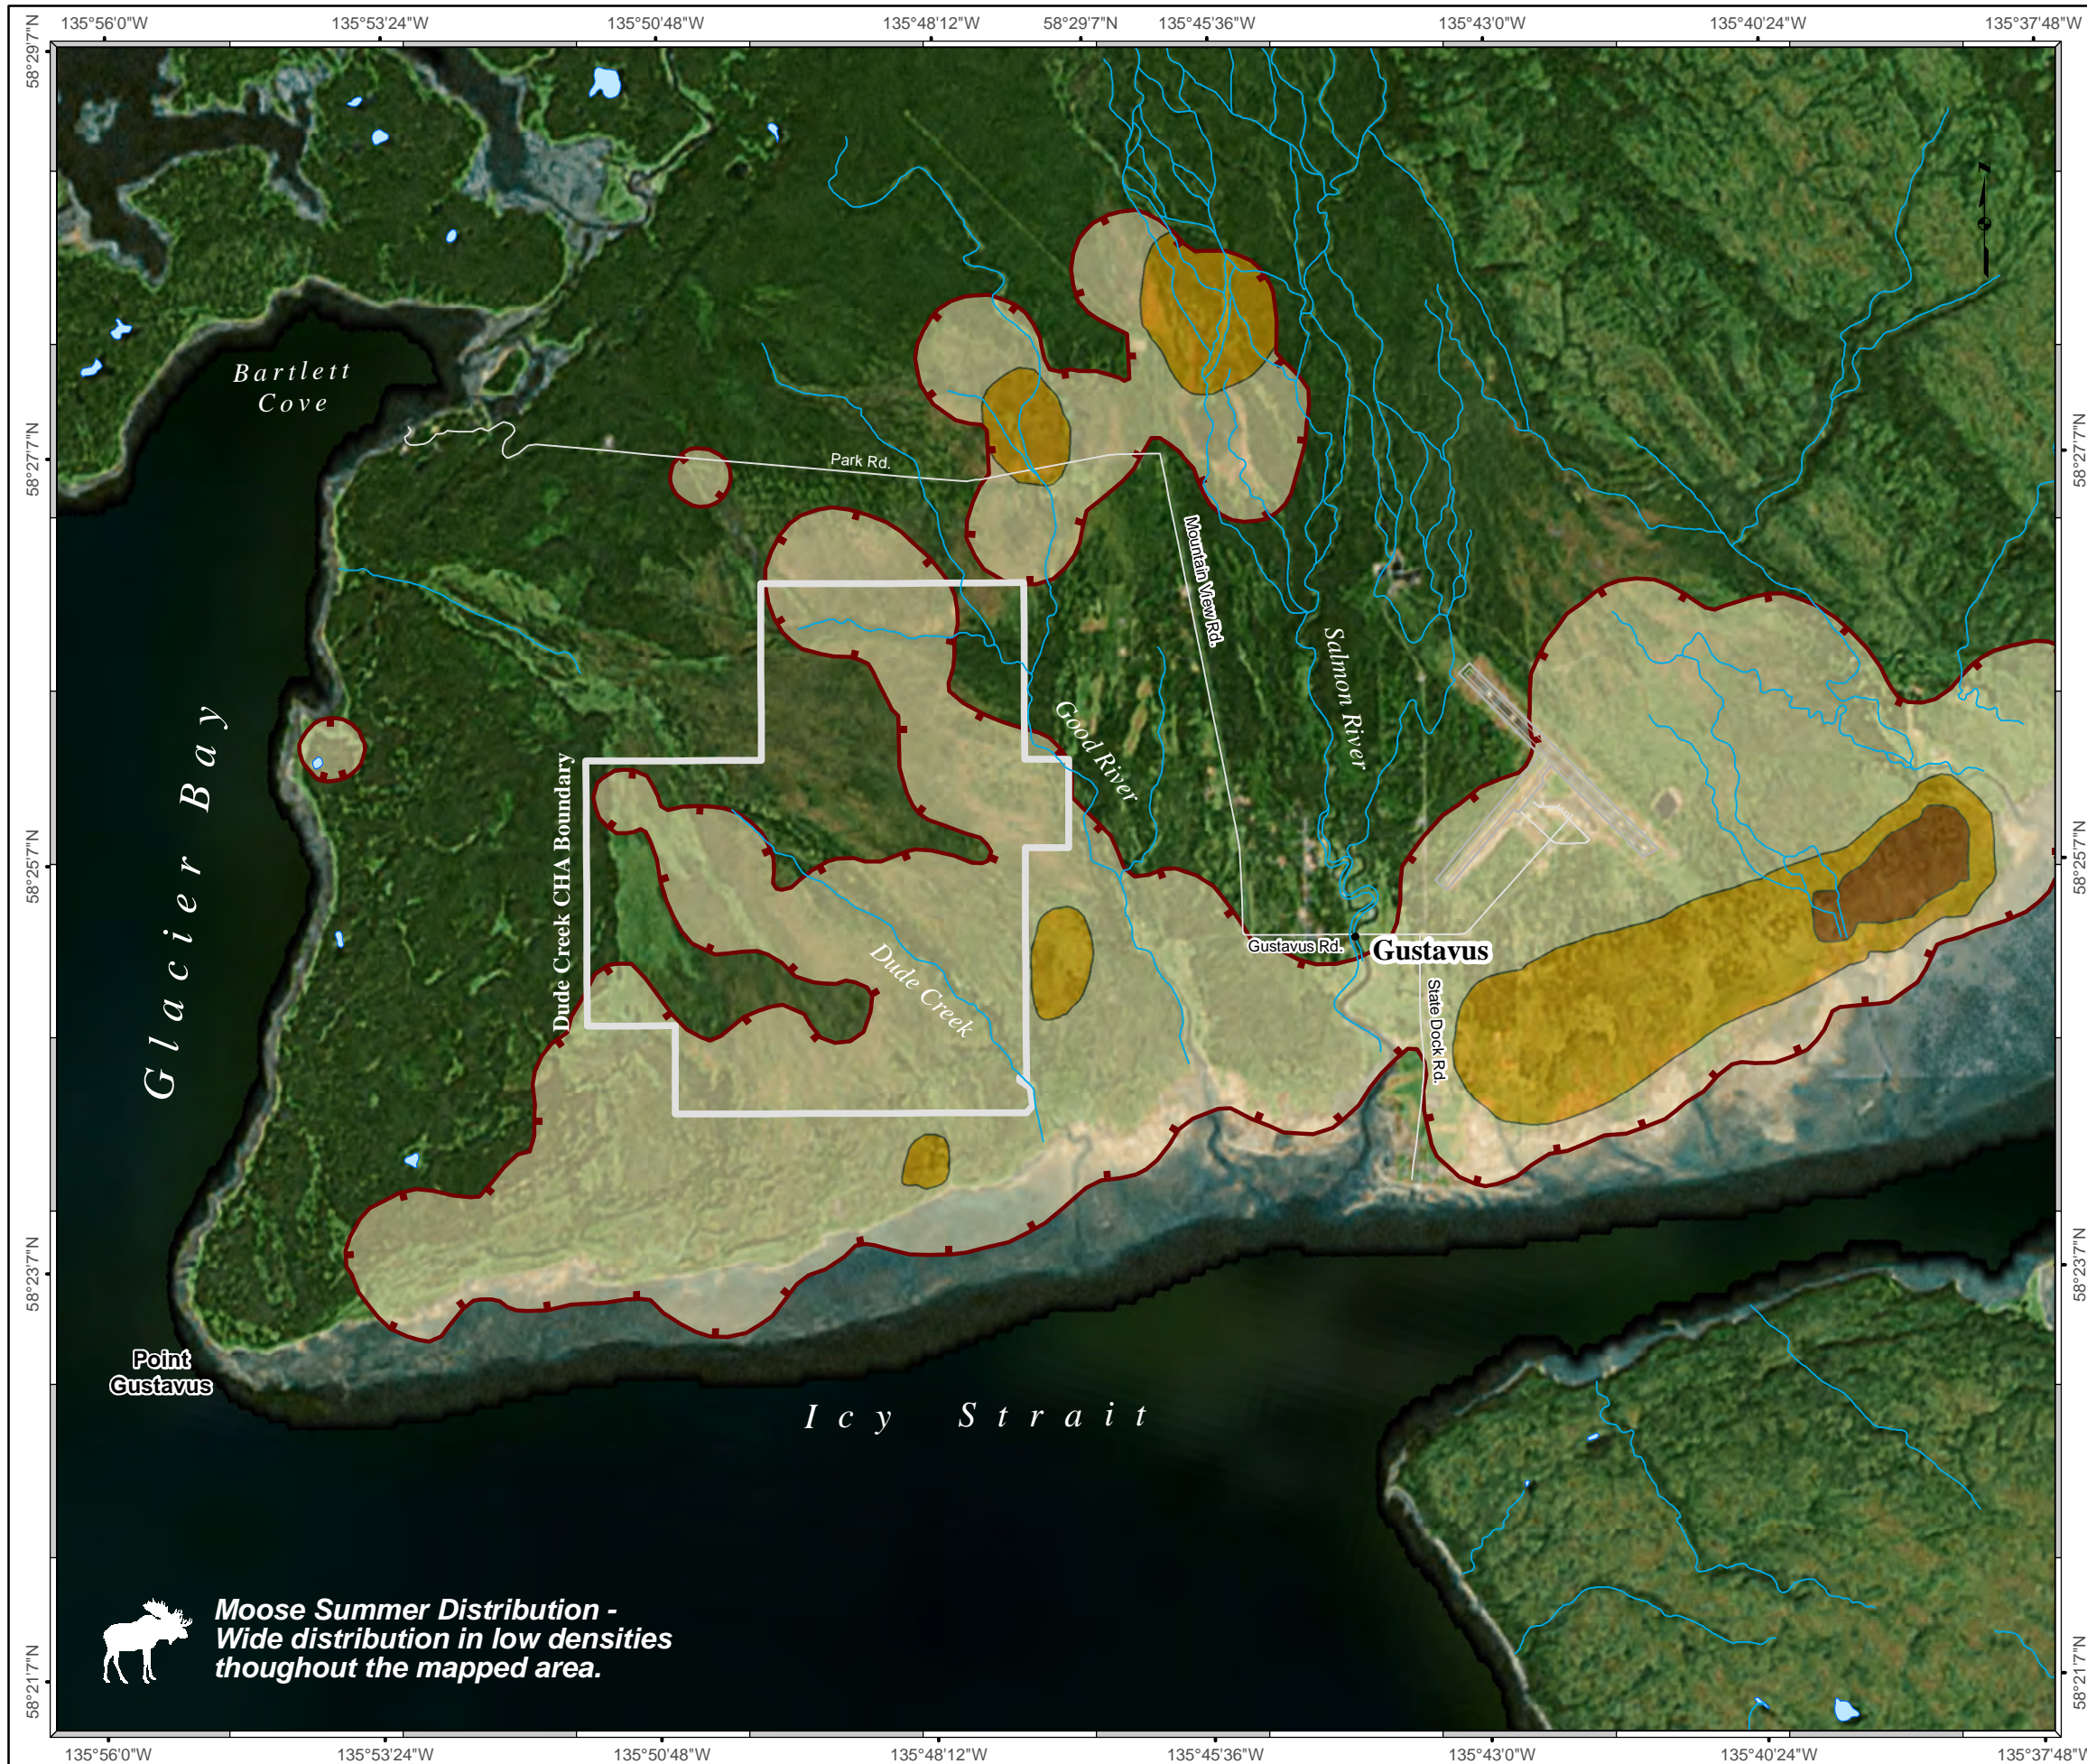

Moose Summer Distribution -
Wide distribution in low densities
throughout the mapped area.