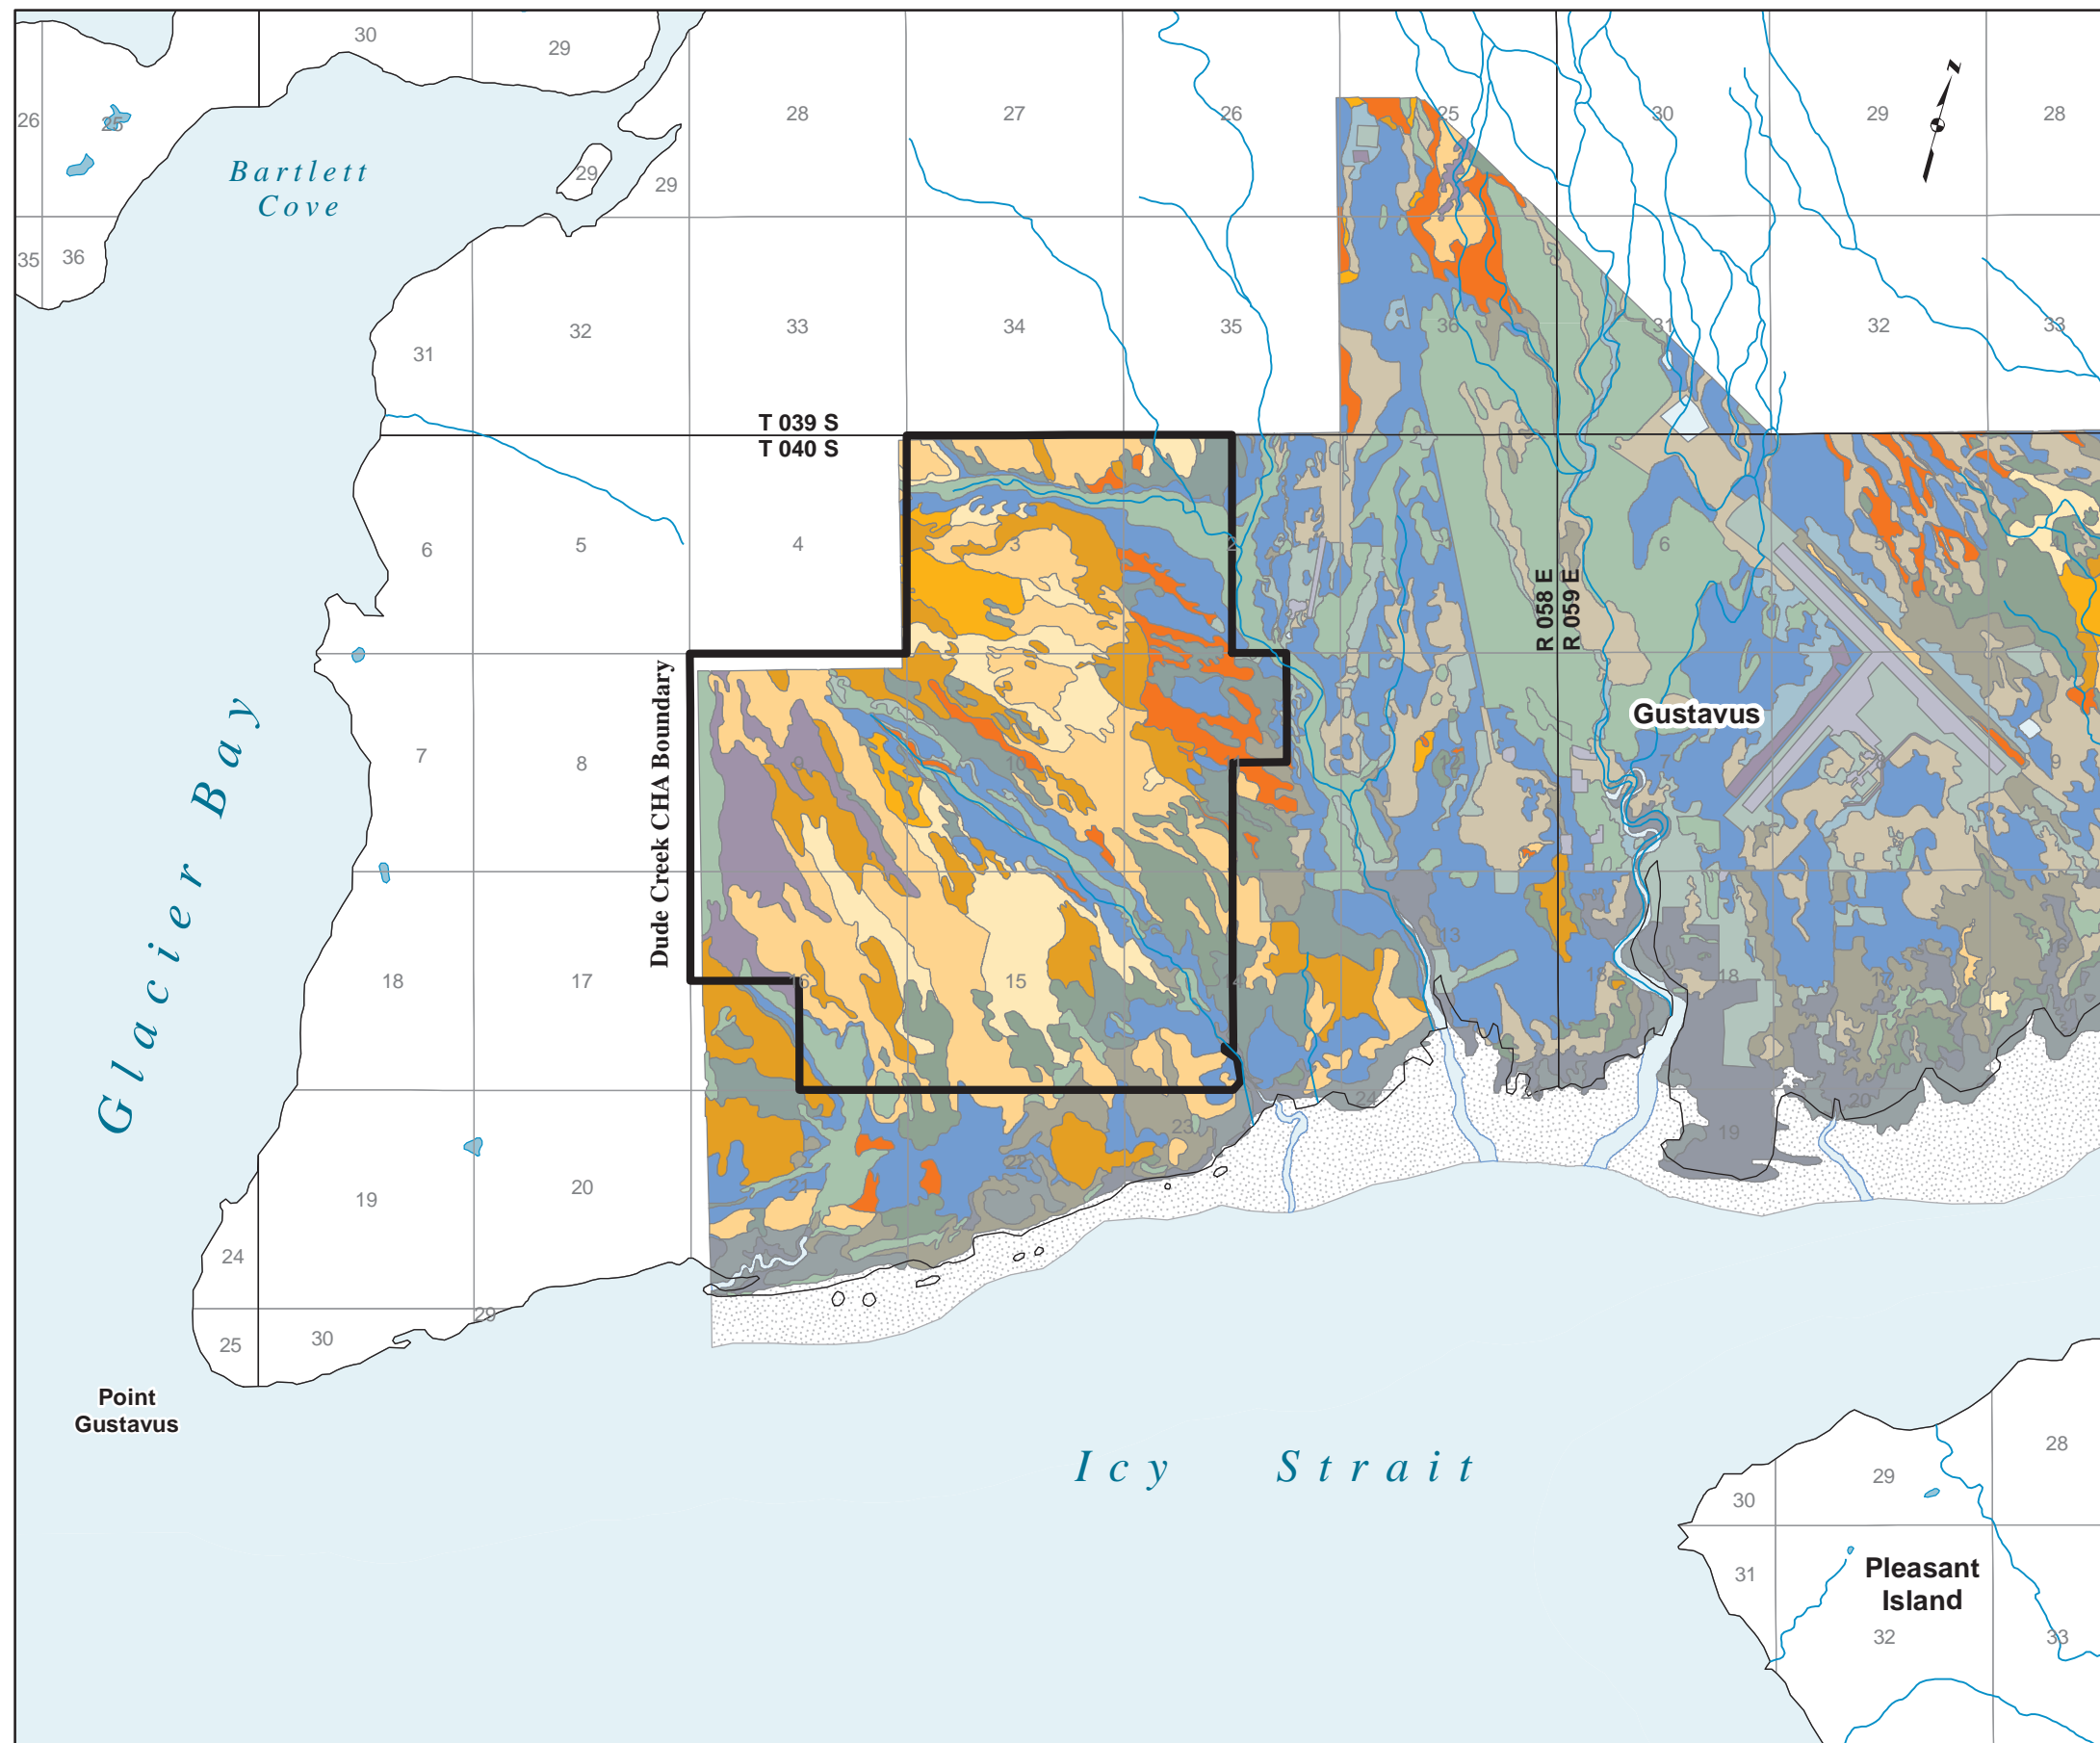

## Legend

### State Lands

- State
- Mental Health
- MH Subsurface/ State
- MH Subsurface/ TNC
- Interagency Land Management Agreement (ILMA)
- School Trust
- Agricultural rights

## Map 2 Dude Creek Critical Habitat Area Vegetation (2003)

## Legend

-  Anadromous Streams
-  Bald Eagle Nest Sites
-  Waterfowl Spring/Fall Concentration Area Sandhill Crane
-  Fall Concentration
-  GPS Site Locations
- Sea Otter**
-  High Concentration Areas
-  Medium Concentration Areas
- Humpback Whale**
-  May - October
- Bear**
-  Spring Concentrations
-  Spring/Summer Concentrations
-  Dude Creek CHA Boundary