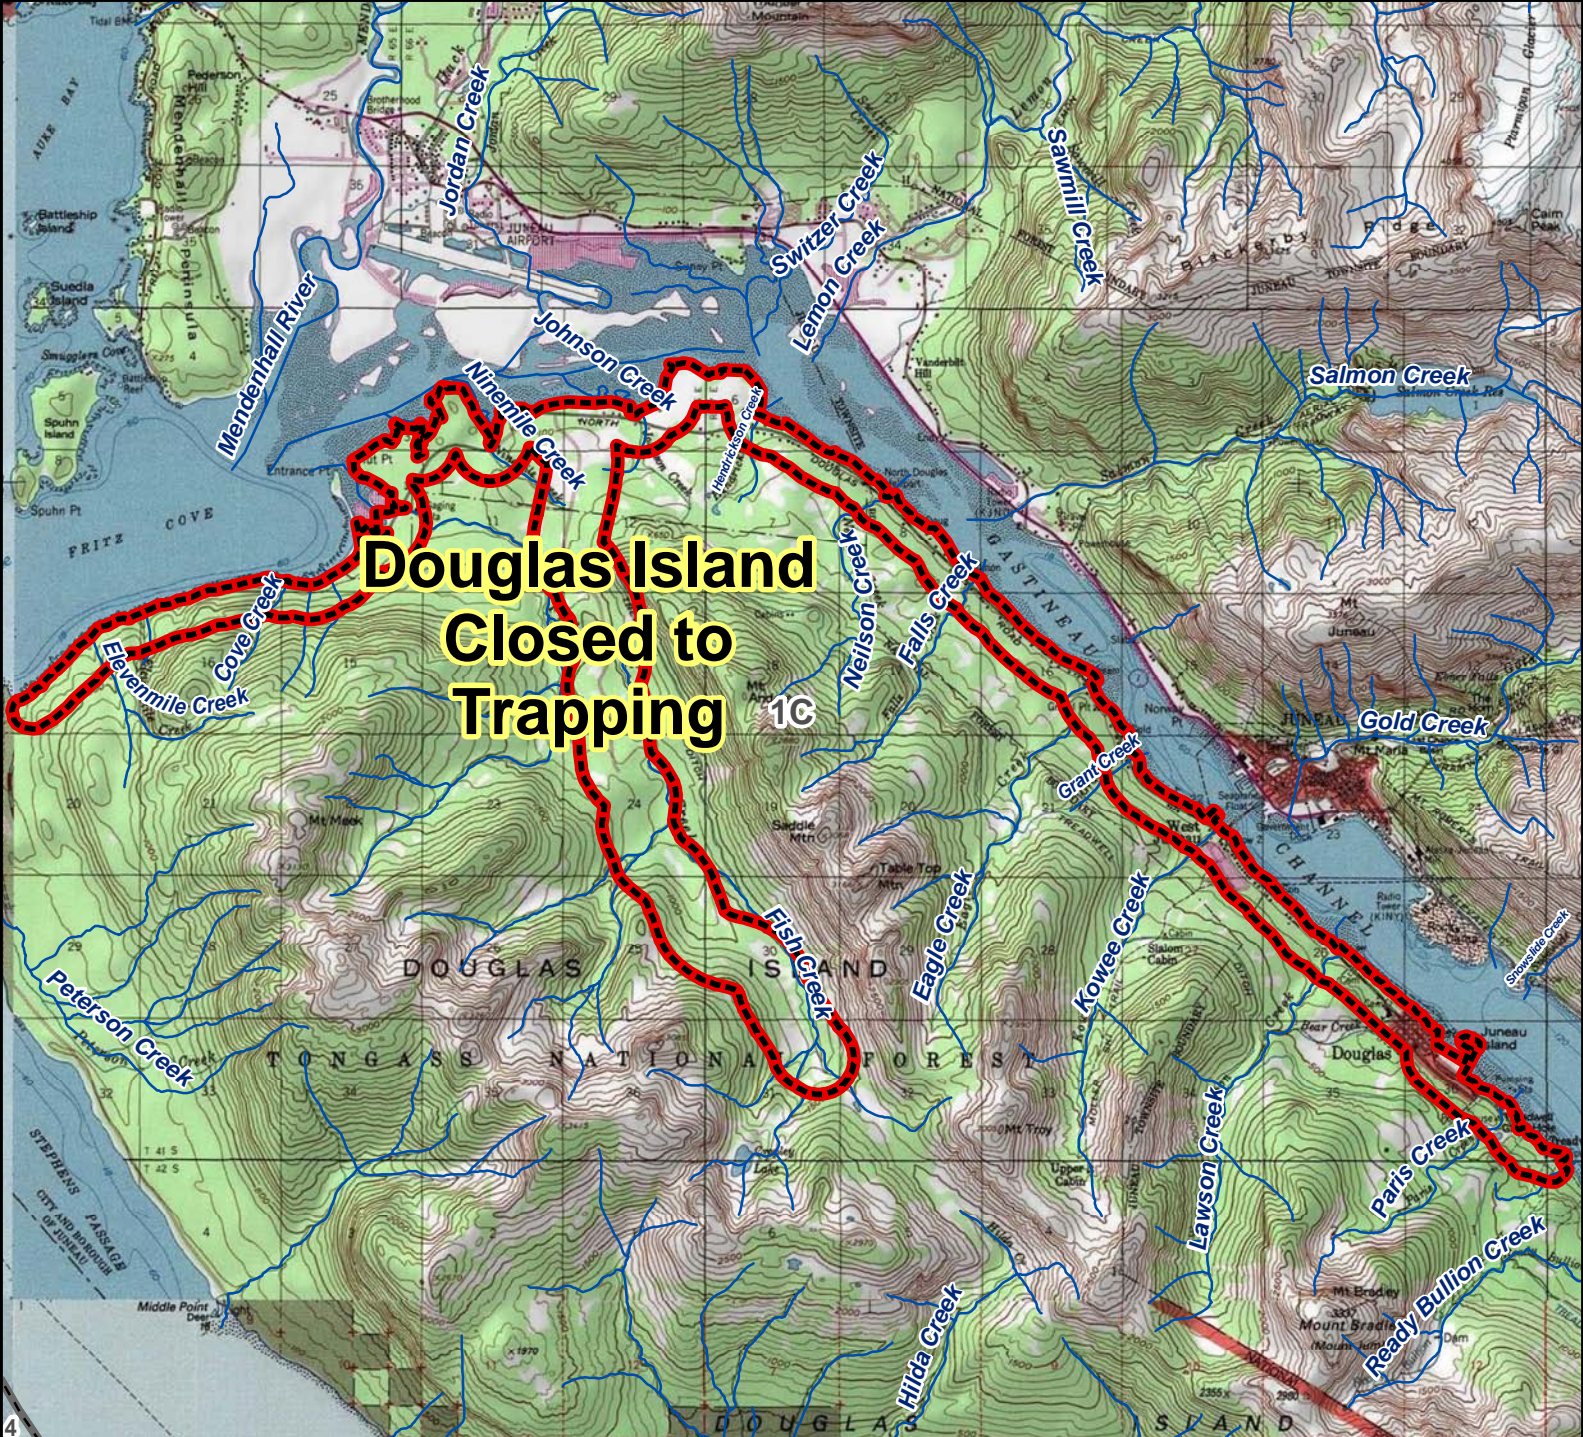

Unit 1C Douglas Island Closed To Trapping

AREA DESCRIPTION: Unit 1C, a strip within one-quarter mile of the Douglas Island coast along the entire length of the Douglas Highway and a strip within one-quarter mile of the Eaglecrest Road.

The area is closed to the trapping of furbearers.

N

- Closed To Trapping
- Subunit Boundary
- National Park/Monument
- National Wildlife Refuge
- Military Closure
- Other State Areas