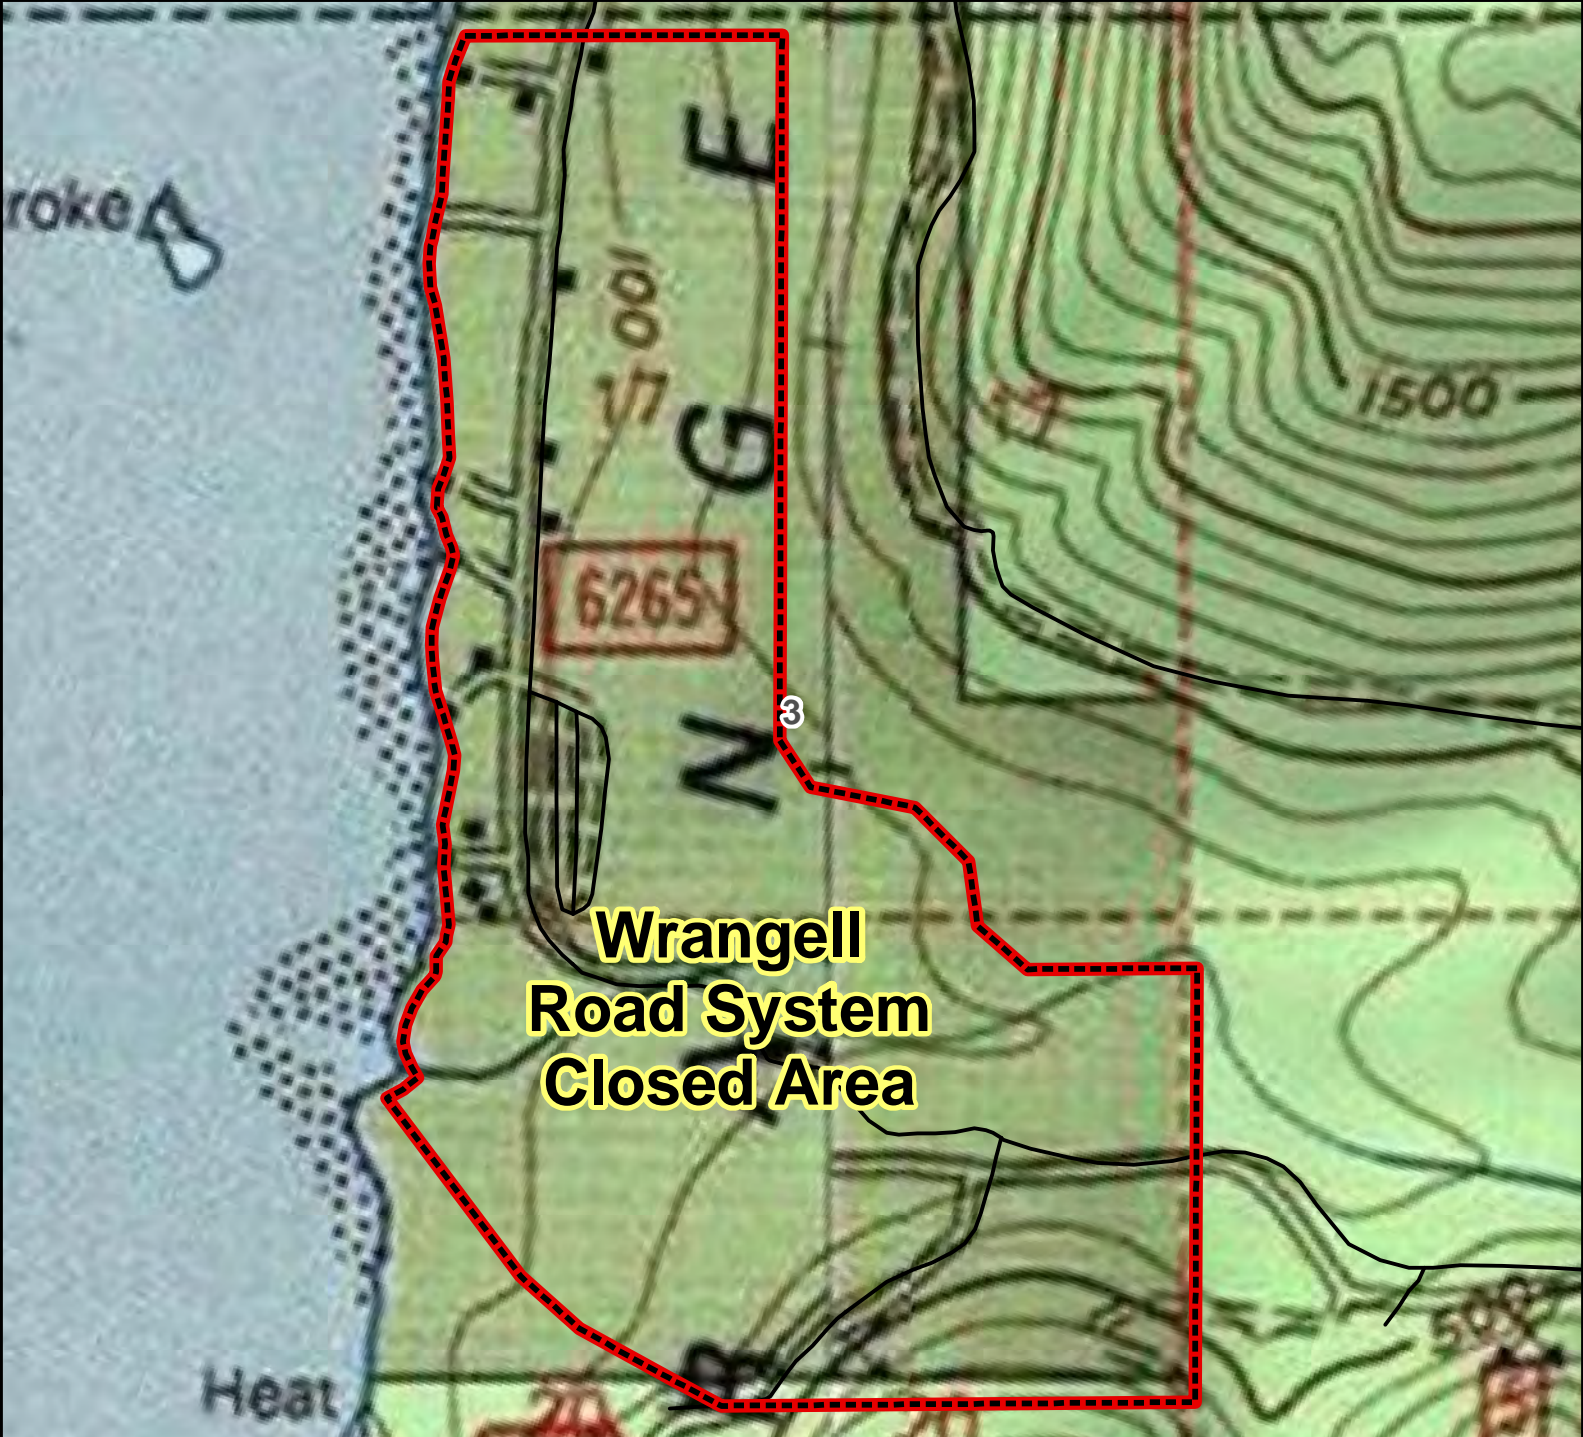

Unit 3 Wrangell Road System Closed Area

**Wrangell
Road System
Closed Area**

AREA DESCRIPTION: Unit 3, a strip one-fourth mile wide on each side of the Stikine (Zimovia) Highway from mile marker 12.0 of the Stikine (Zimovia) Highway to the Tongass National Forest Boundary.

The area is closed to the taking of big game.