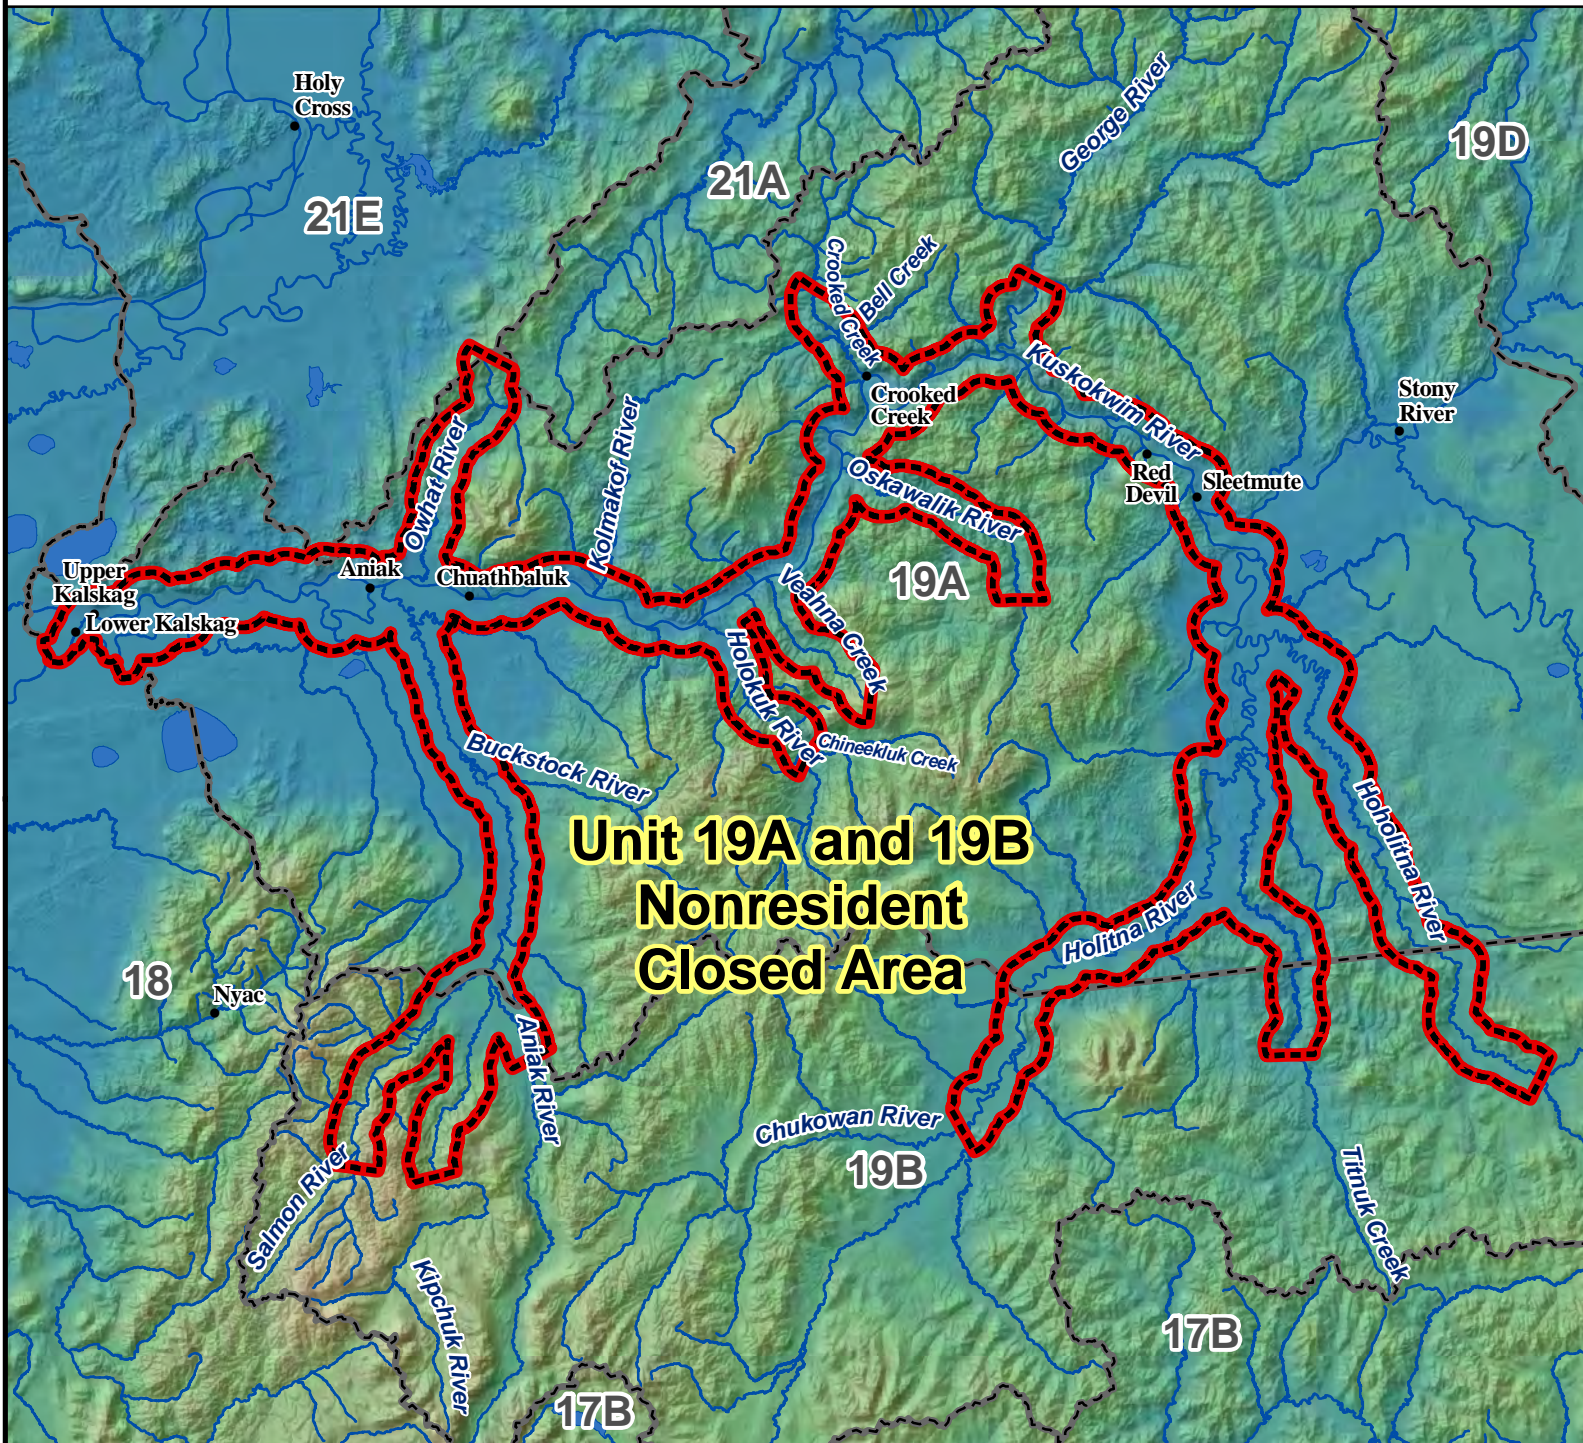

## Units 19A and 19B, Nonresident Closed Area

### Unit 19A and 19B Nonresident Closed Area

**AREA DESCRIPTION:** Units 19A and 19B, Nonresident Closed Area: the following areas are closed to the taking of caribou and moose by nonresidents in the portions extending two miles on either side of, and including, the following rivers: (A) the Holitna River, from the mouth of the Chukowan River to the Kuskokwim River; (B) the Titruk River (Creek), from Fuller Mountain to the Holitna River; (C) the Hohloltna River, from Old Woman Rock to the Holitna River; (D) the Aniak, Salmon, and Kipchuk Rivers, from the mouth of Bell Creek of the Salmon River to the Kuskokwim River, including the main channel of the Aniak River downstream from Atsaksovliak Creek, and the Kipchuk River from its confluence with the Aniak River to a point 25 river miles upstream; (E) the entire length of the Owhat River; (F) the Kolmakof River, from its confluence with the Kuskokwim River to a point five river miles upstream; (G) the Holokuk River, from its confluence with the Kuskokwim River upstream to its confluence with Chinesekluk Creek; (H) the entire length of Veahna Creek; (I) the Oskawalik River, from its confluence with the Kuskokwim River upstream to a point two miles north of Henderson Mountain; (J) Crooked Creek, from its confluence with the Kuskokwim River upstream to Crevice Creek; (K) the George River, from its influence with the Kuskokwim River upstream to the South Fork (East Fork George River); (L) the Buckstock River, from its confluence with the Aniak River to a point five river miles upstream; (M) the Doestock River (Creek), from its confluence with the Aniak River to a point five river miles upstream; (N) the entire length of Aniak Slough; and (O) the Kuskokwim River, from the mouth of the Holitna River downstream to the boundary of Unit 18.