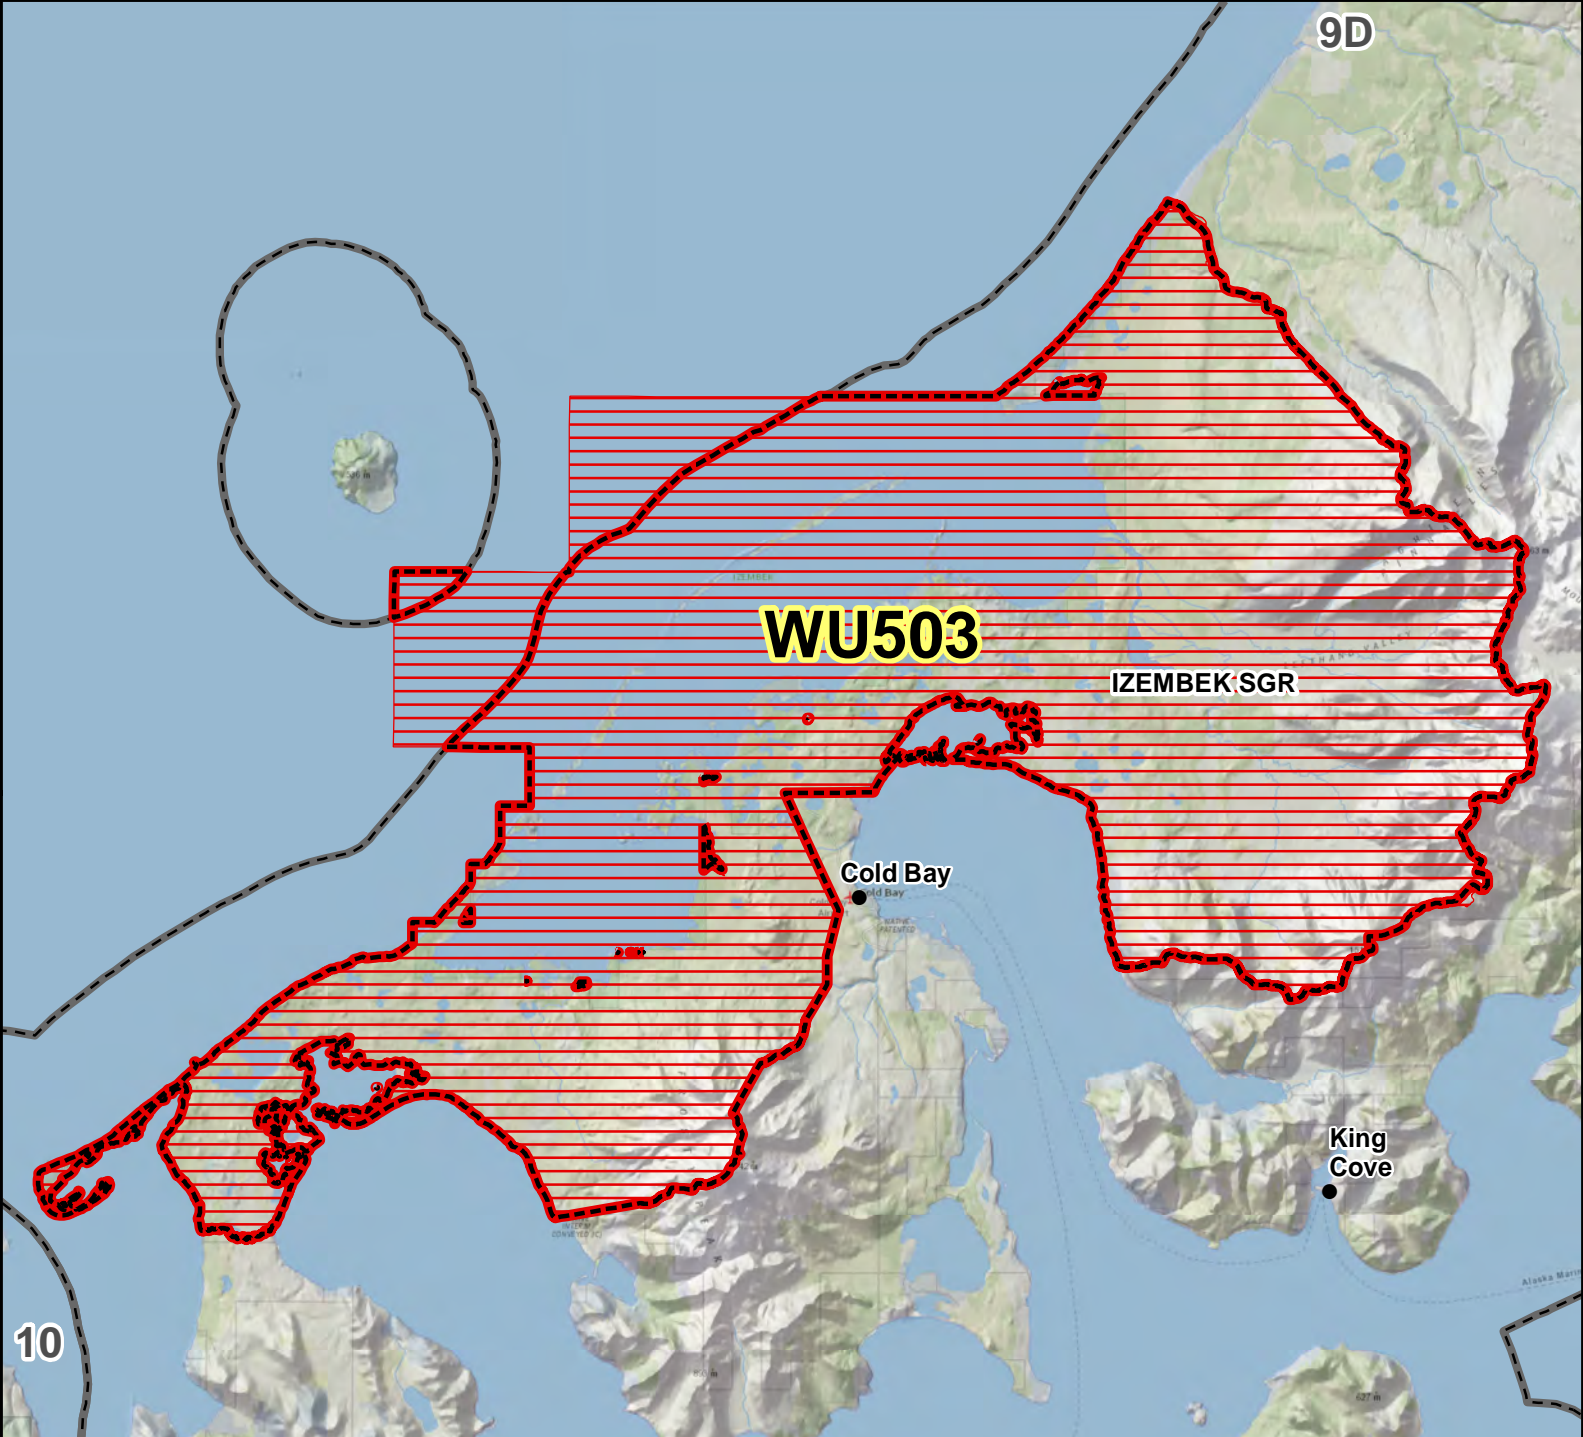

WU503 Emperor Goose Registration Permit Hunt

This map is intended for hunt planning use, not for determining legal property or regulatory boundaries. Content is compiled from various sources and is subject to change without notice. See current hunting regulations for written descriptions of boundaries. Hunters are responsible for knowing the land ownership and regulations of the areas they intend to hunt.

AREA DESCRIPTION: Unit 9D, Izembek State Game Refuge.

Please refer to the Alaska Hunting Regulations booklet for bag type, seasons, and additional regulations concerning this hunt.