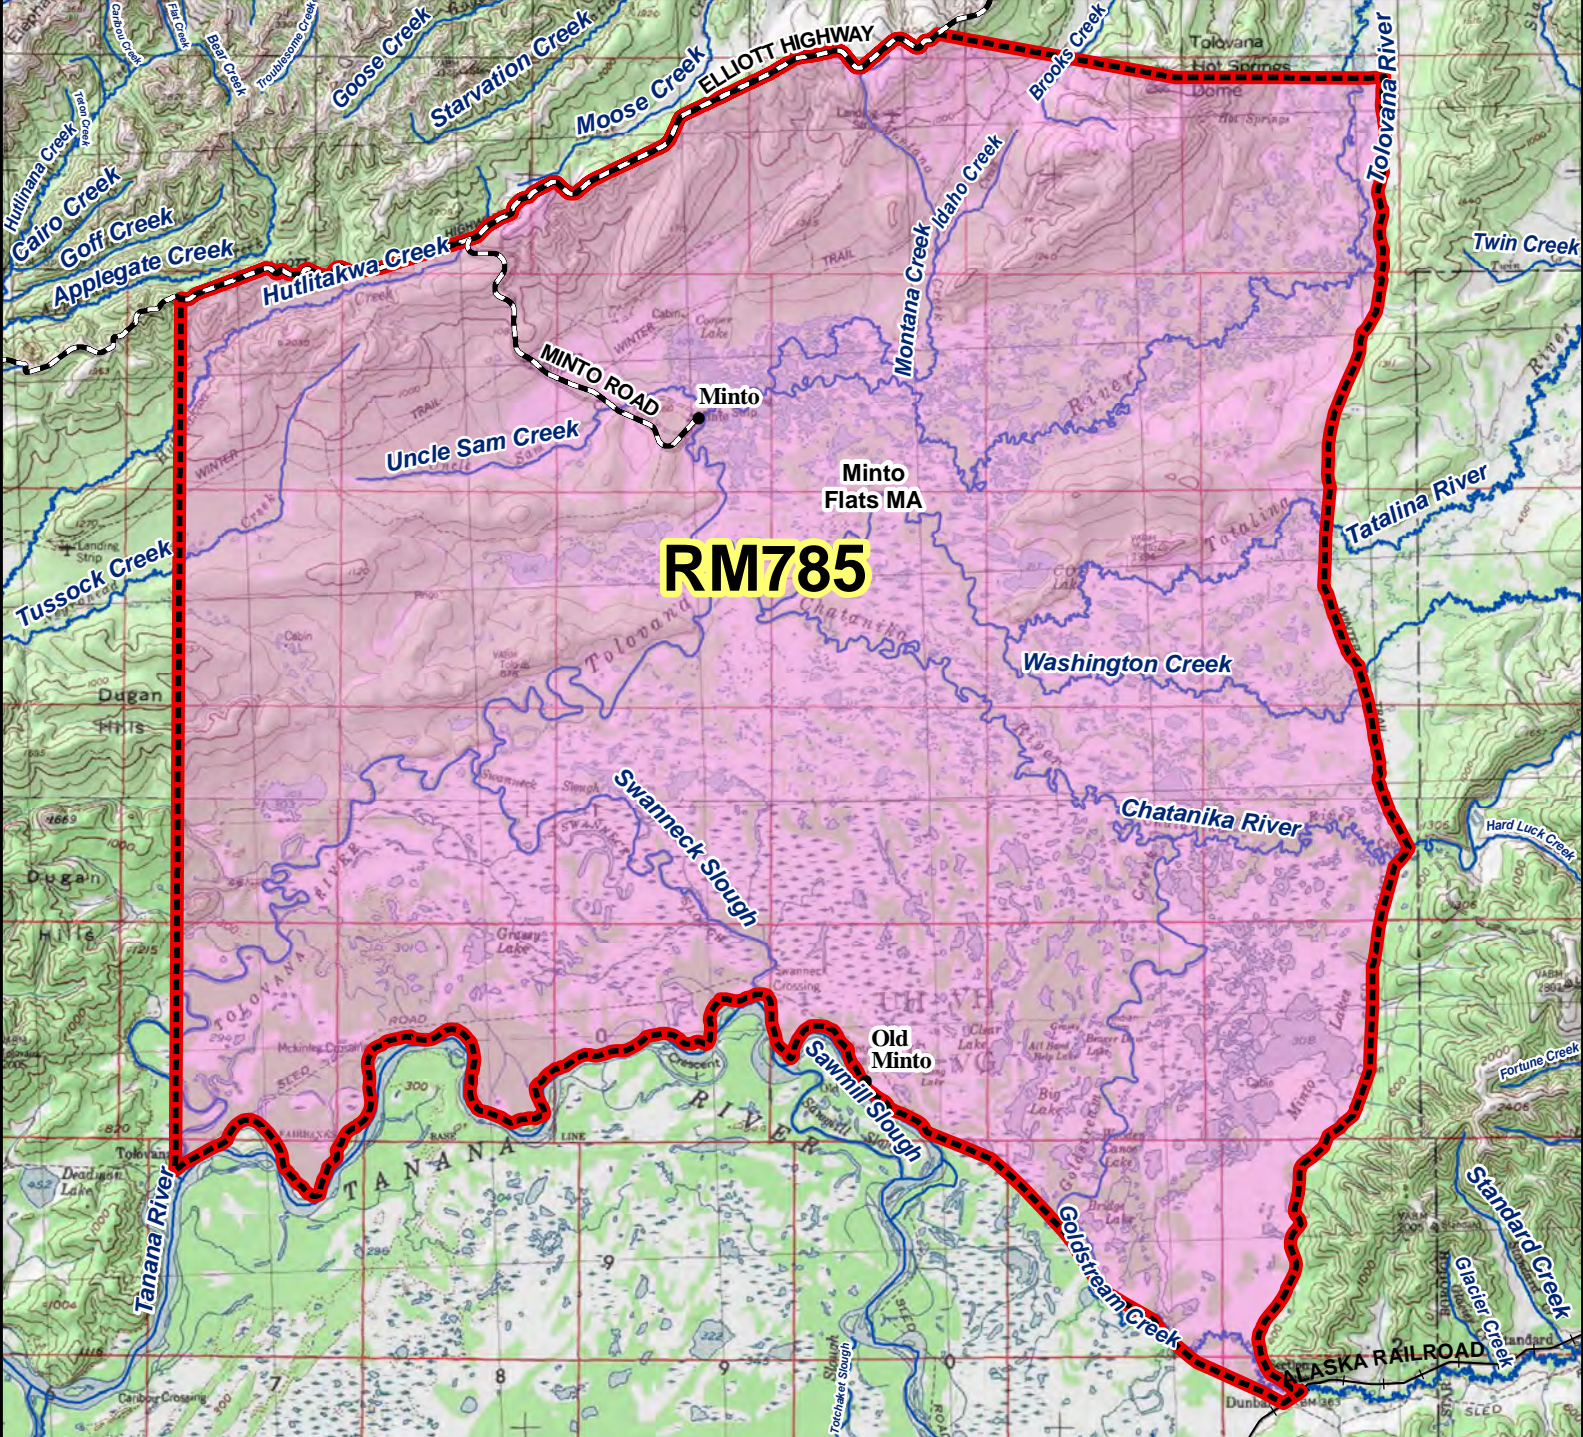

# RM785 Moose Registration Permit Hunt

This map is intended for hunt planning use, not for determining legal property or regulatory boundaries. Content is compiled from various sources and is subject to change without notice. See current hunting regulations for written descriptions of boundaries. Hunters are responsible for knowing the land ownership and regulations of the areas they intend to hunt.

**RM785**

Minto Flats MA

Old Minto

AREA DESCRIPTION: Unit 20B, Minto Flats Management Area.