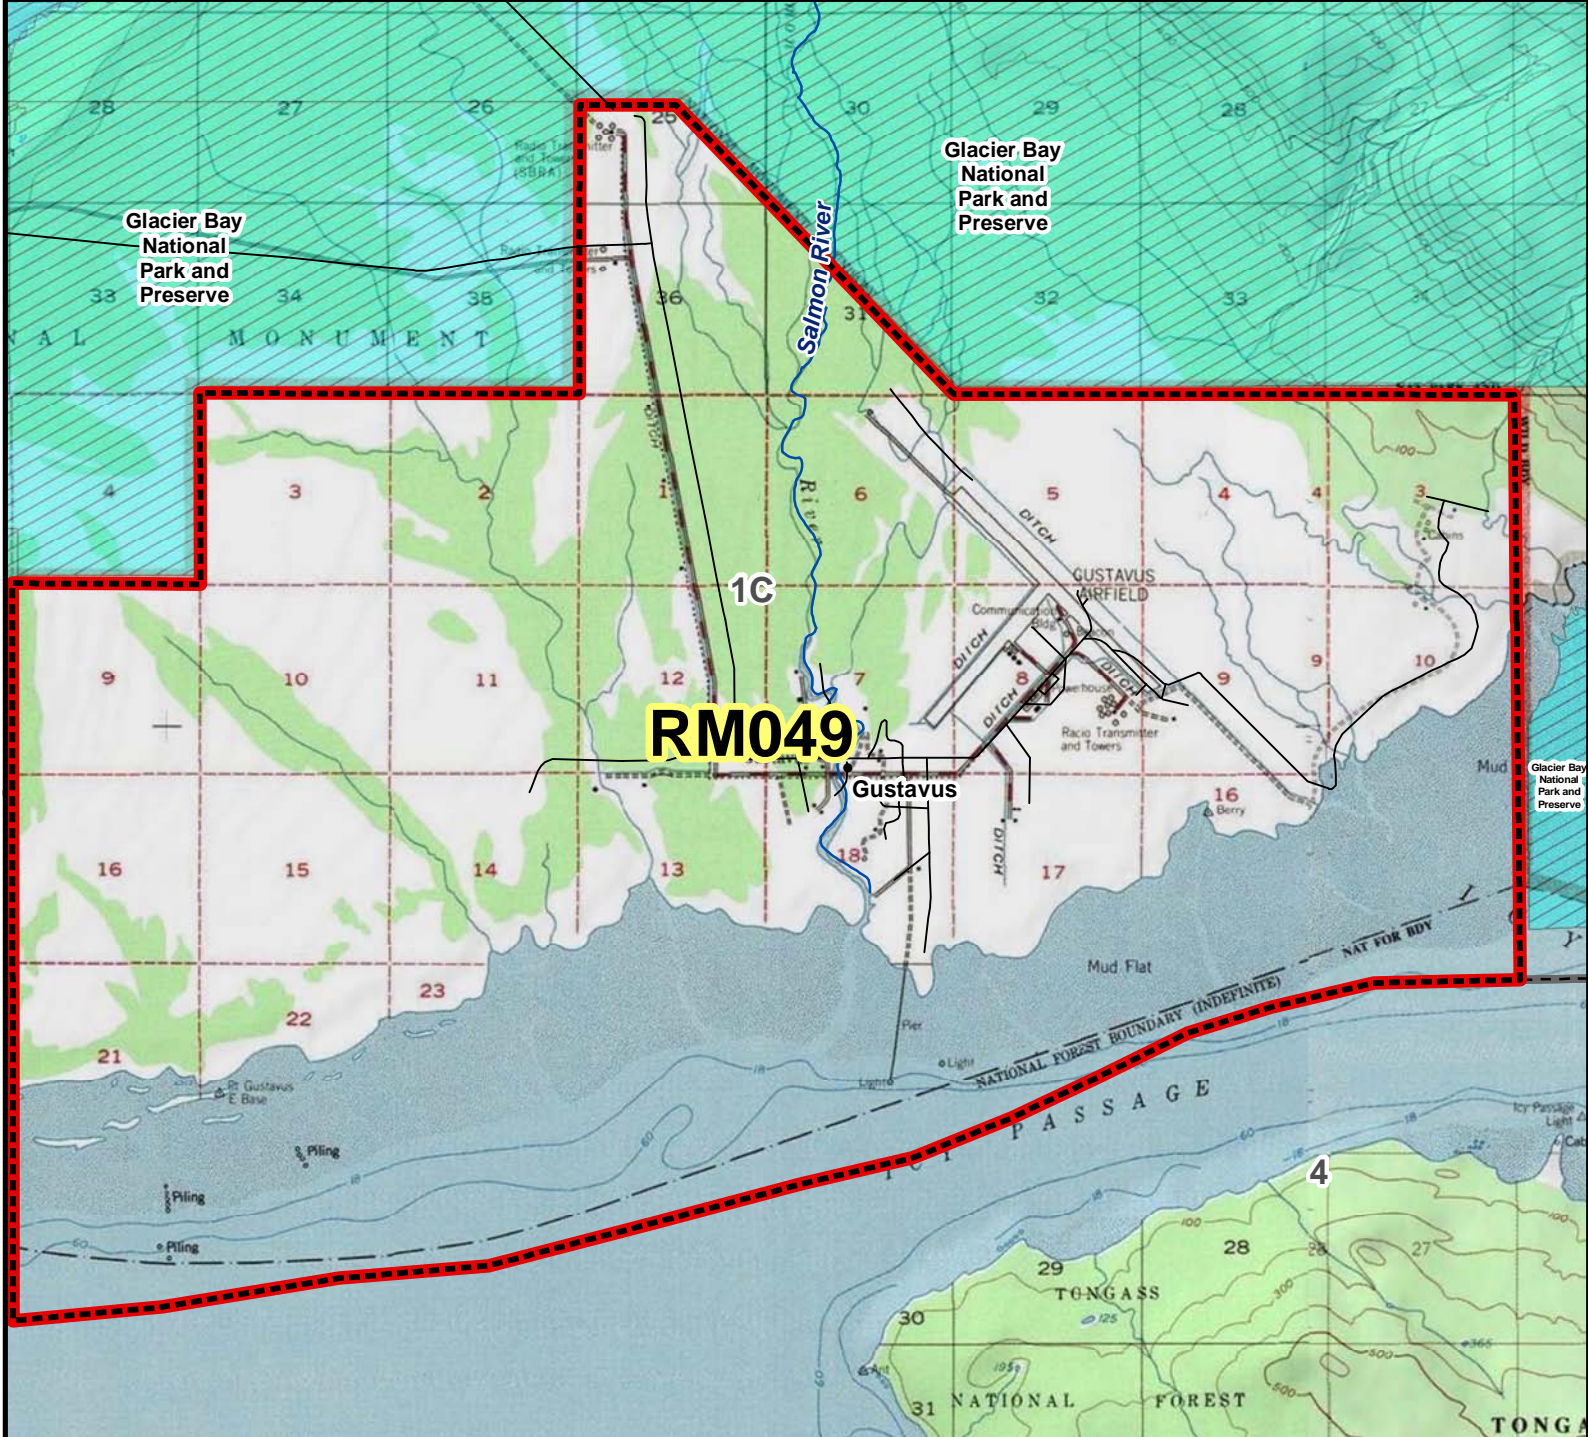

# RM049 Moose Registration Permit Hunt

**AREA DESCRIPTION:** Unit 1C, Gustavus area west of Excursion Inlet and north of Icy Passage.