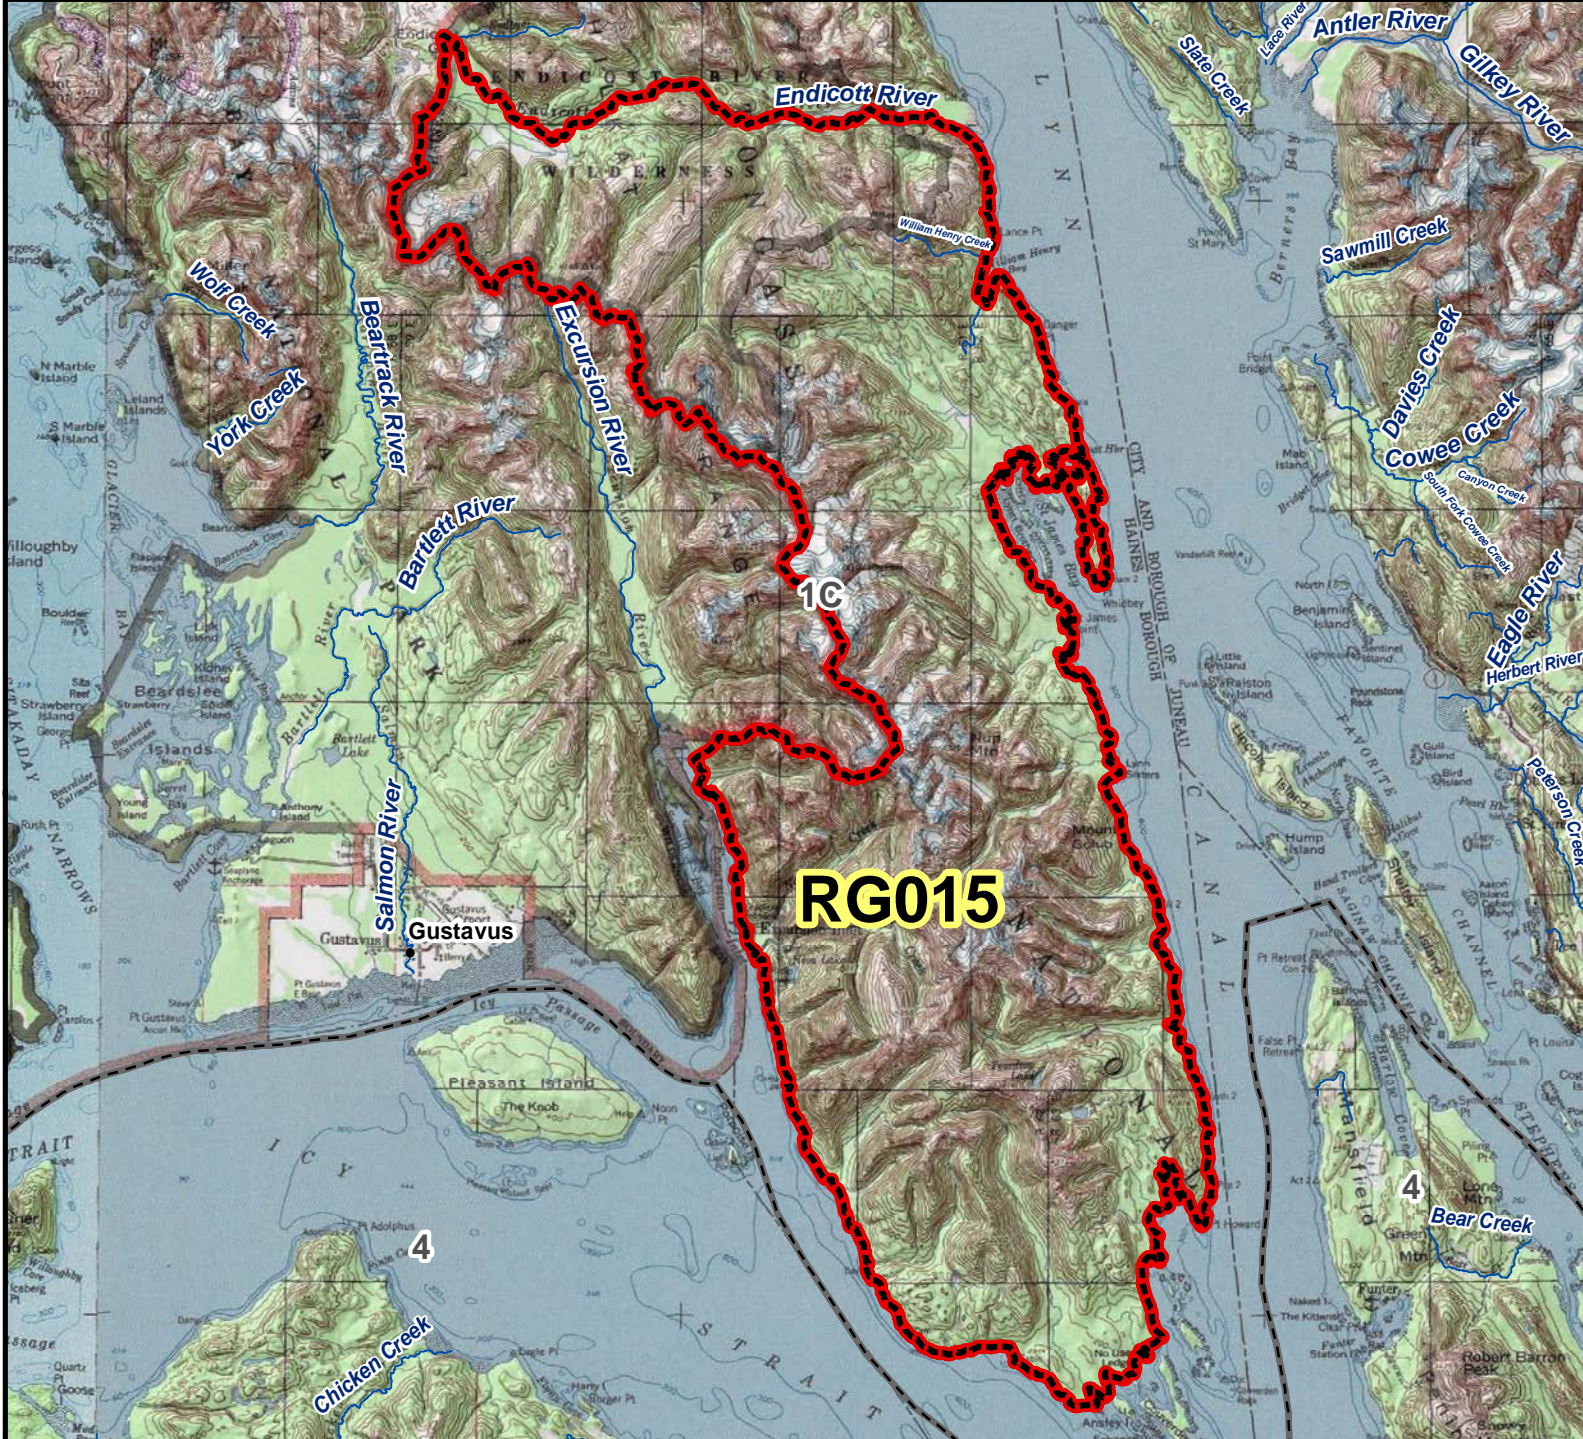

RG015 Mountain Goat Registration Permit Hunt

AREA DESCRIPTION: Unit 1C, drainages of the Chilkat Range, south of the south bank of the Endicott River.