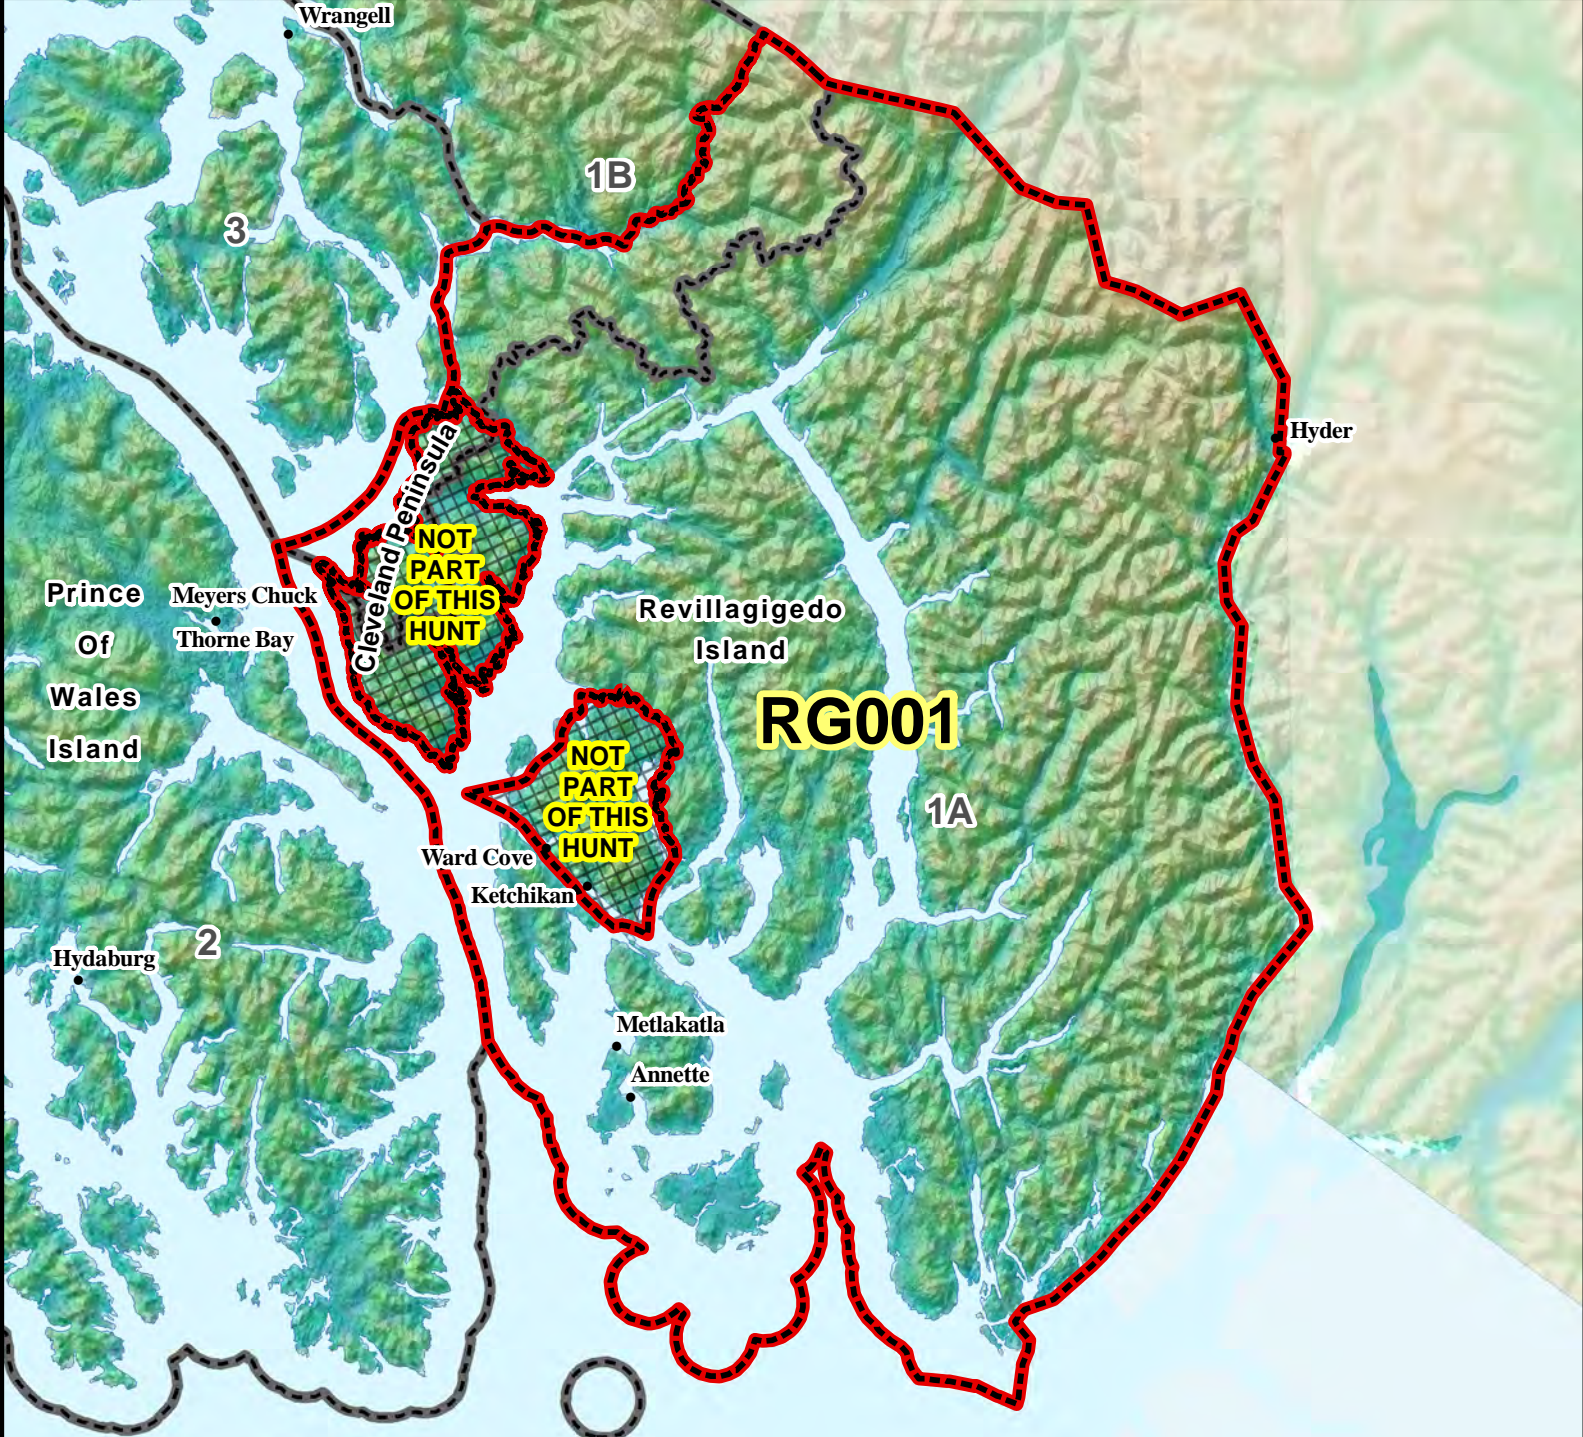

# RG001 Mt Goat Registration Permit Hunt

This map is intended for hunt planning use, not for determining legal property or regulatory boundaries. Content is compiled from various sources and is subject to change without notice. See current hunting regulations for written descriptions of boundaries. Hunters are responsible for knowing the land ownership and regulations of the areas they intend to hunt.

**AREA DESCRIPTION:** Remainder of Units 1A and 1B.

Please refer to the Alaska Hunting Regulations booklet for bag type, seasons, and additional regulations concerning this hunt.