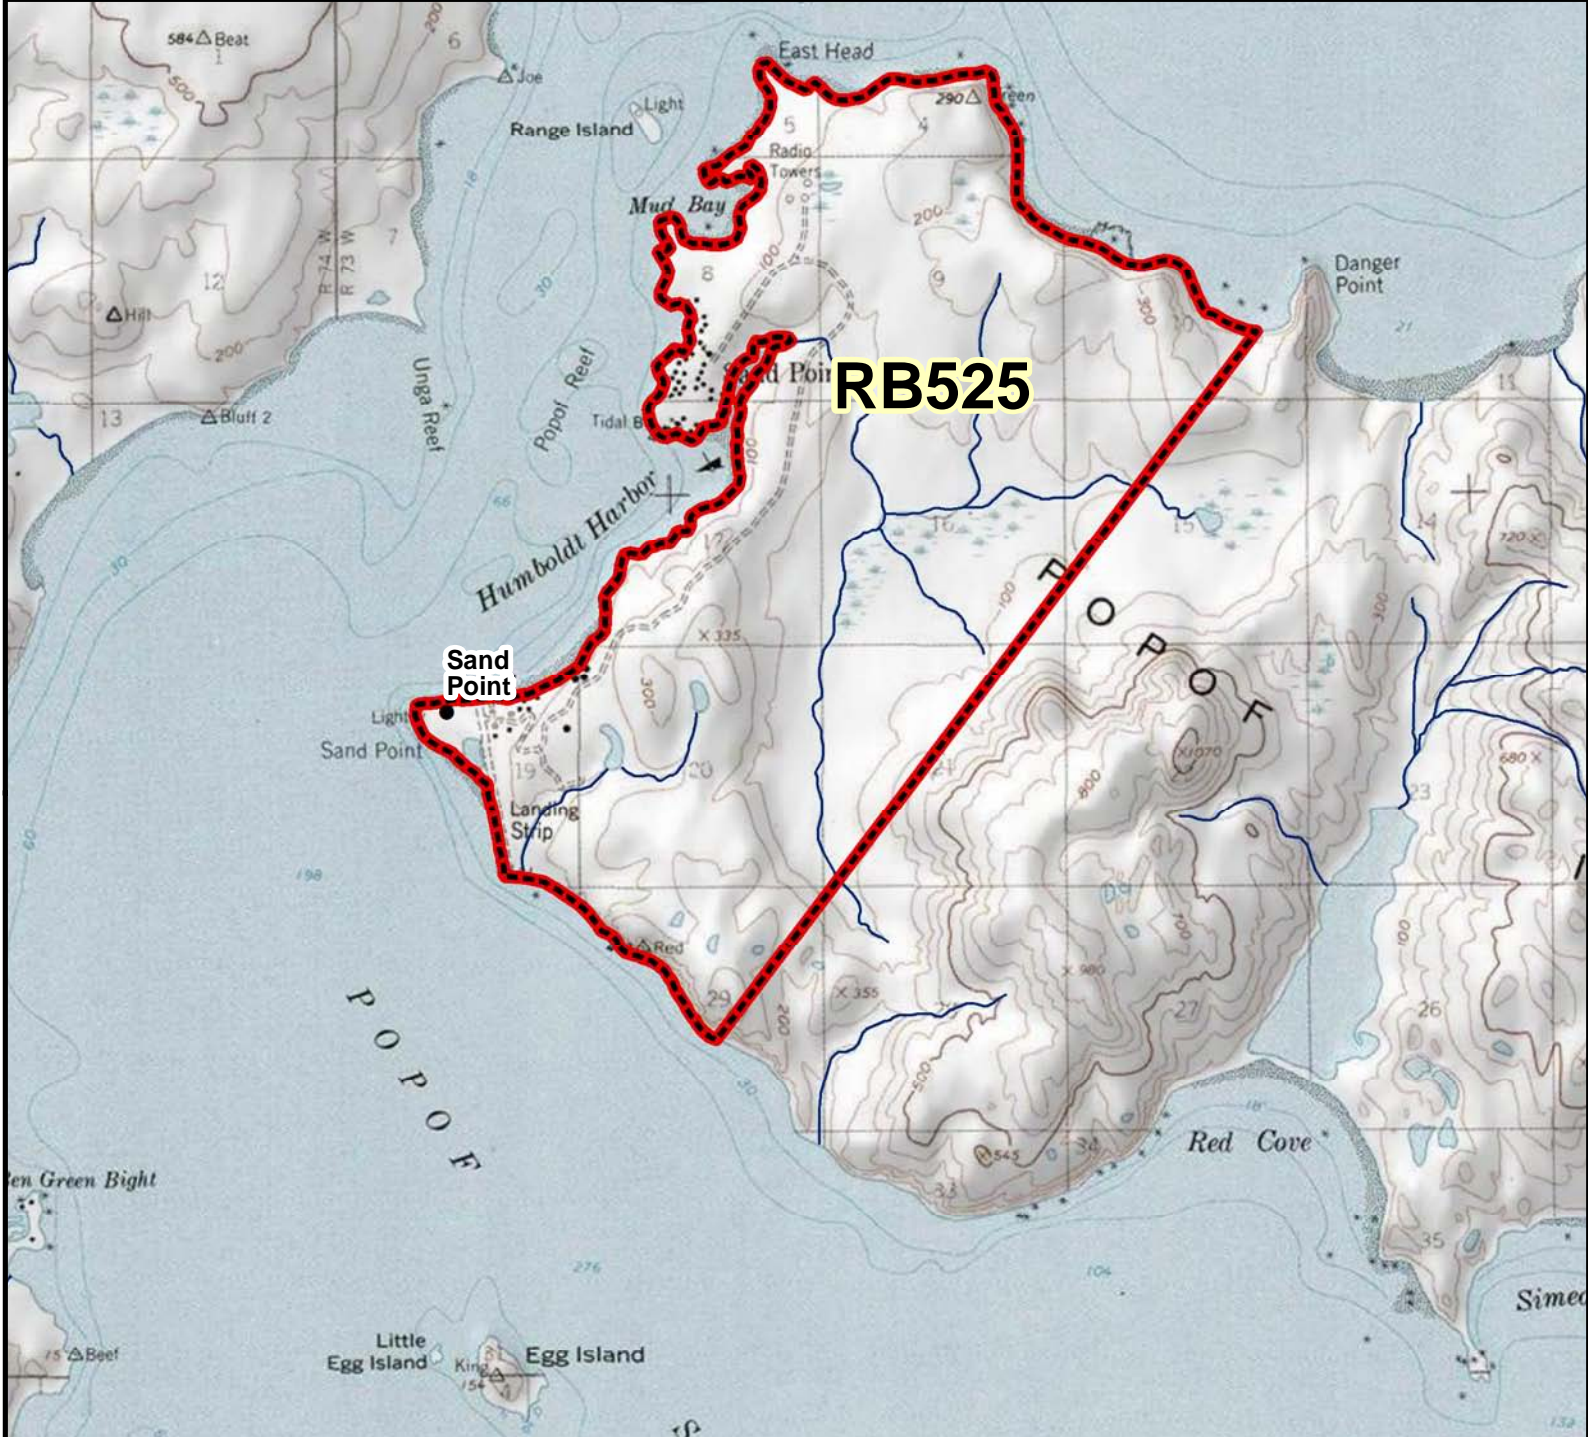

RB525 - Brown Bear Sand Point Registration Permit Hunt

Unit 9, Sand Point - all lands on Popof Island west of a line from Danger Point to the northernmost point on Egg Island.

-  Hunt Area
-  Subunit Boundary
-  Closed Area
-  Controlled Use Area
-  Management Area
-  National Park/Monument
-  National Wildlife Refuge