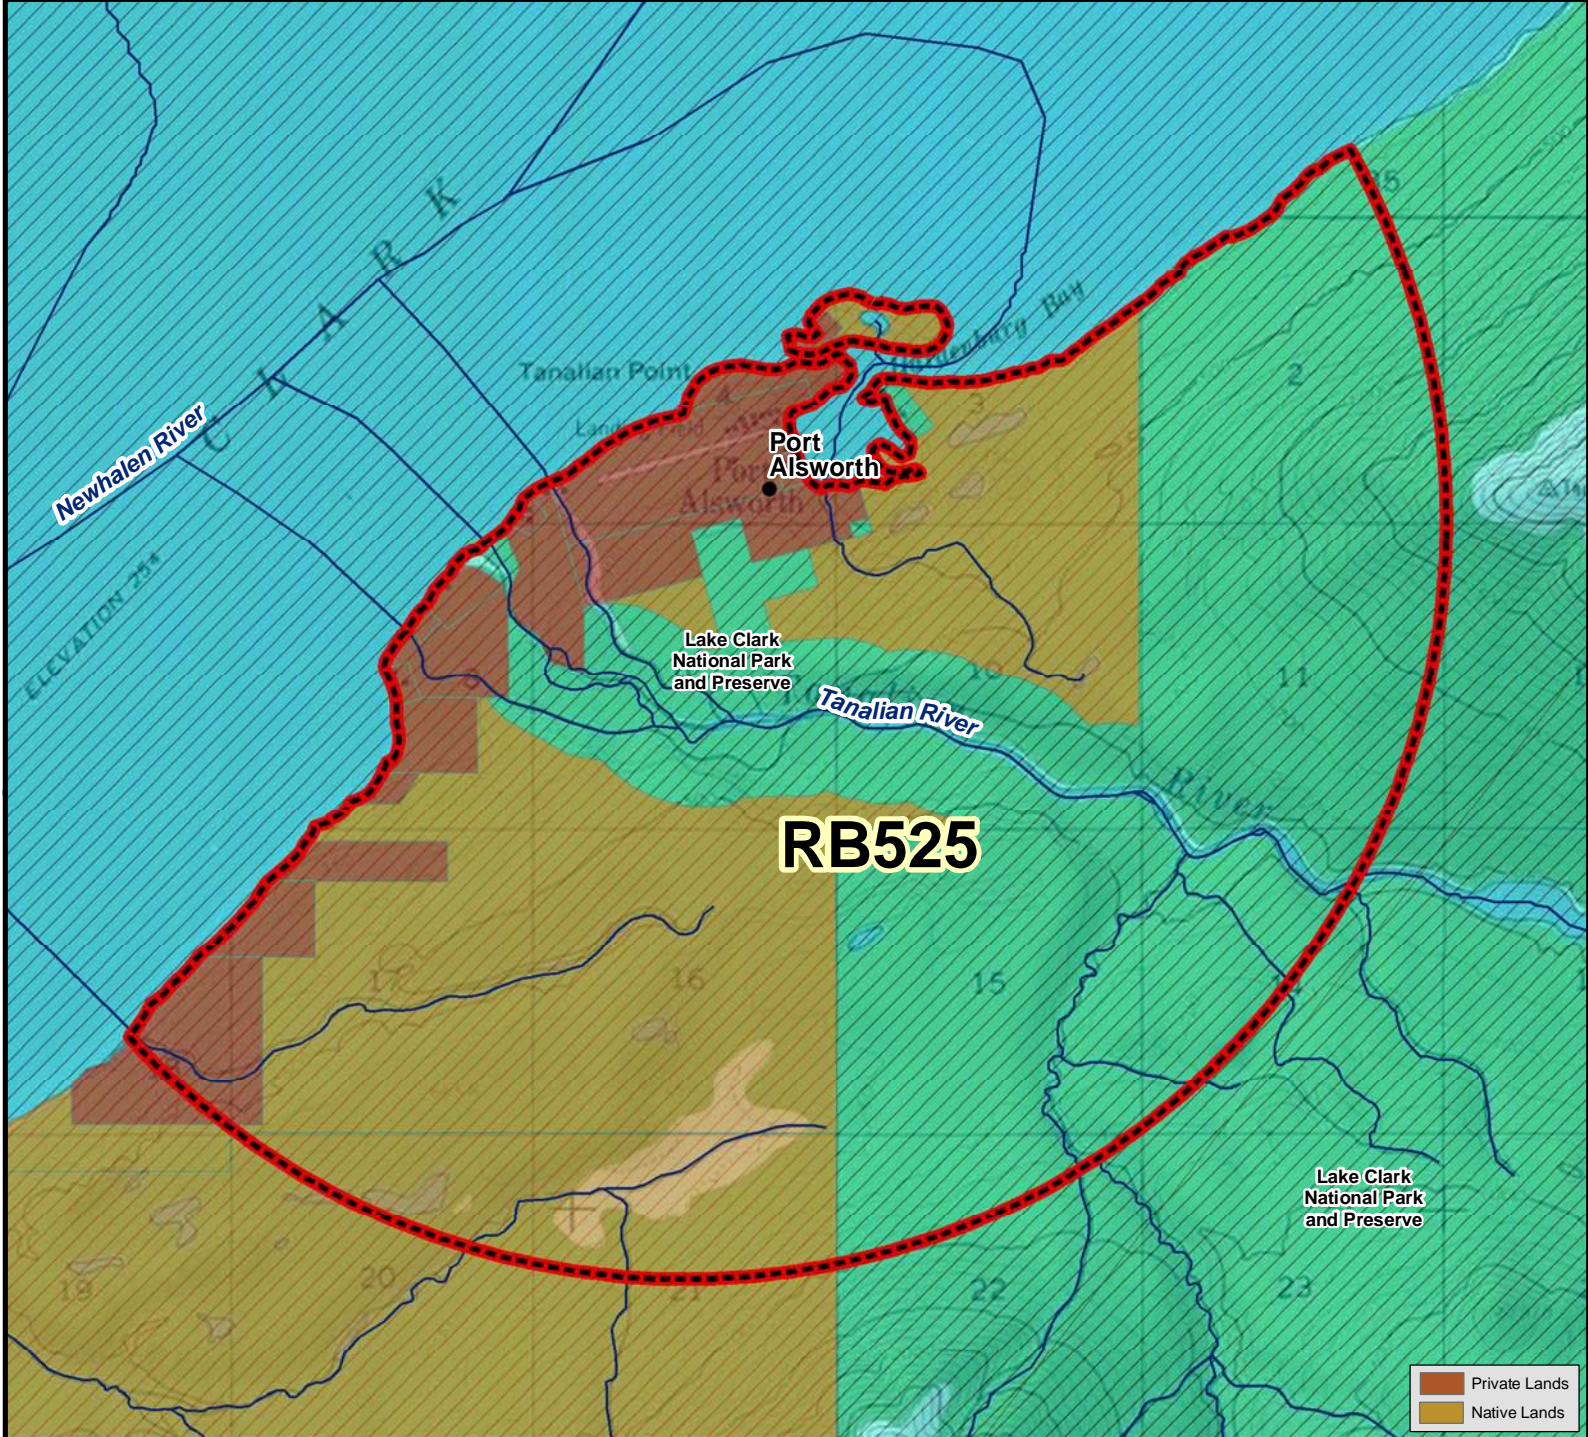

RB525 - Brown Bear Port Alsworth Registration Permit Hunt

Unit 9, Port Alsworth - all lands, excluding National Park Service lands, within 2.5 mi. of the Port Alsworth airport (N60° 11.92', W154° 19.48').

- Hunt Area
- Subunit Boundary
- Closed Area
- Controlled Use Area
- Management Area
- National Park/Monument
- National Wildlife Refuge