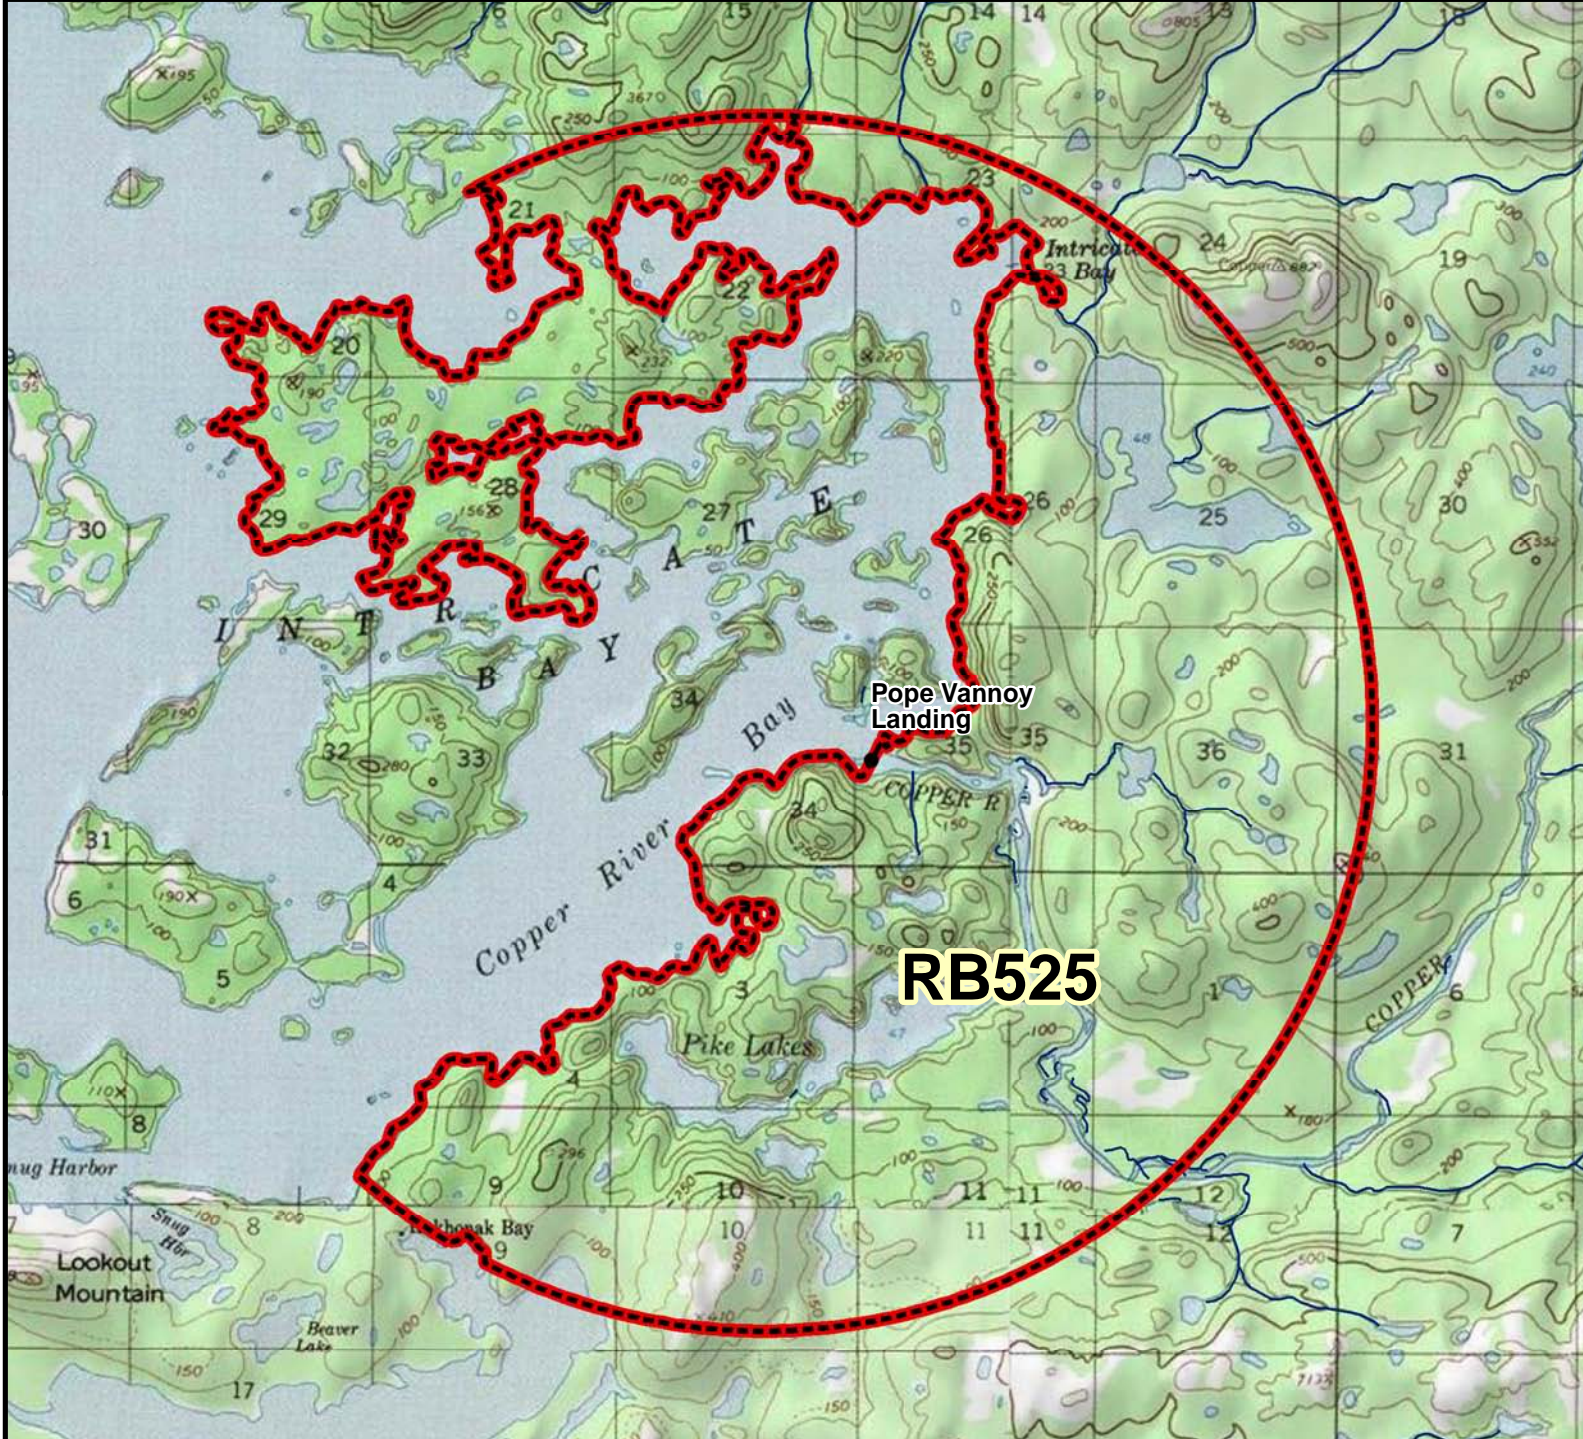

RB525 - Brown Bear Pope Vannoy Landing Registration Permit Hunt

Unit 9, Pope Vannoy Landing - all lands, excluding islands, within 2.5 mi. of the outlet of Copper River into Intricate Bay.

- Hunt Area
- Subunit Boundary
- Closed Area
- Controlled Use Area
- Management Area
- National Park/Monument
- National Wildlife Refuge