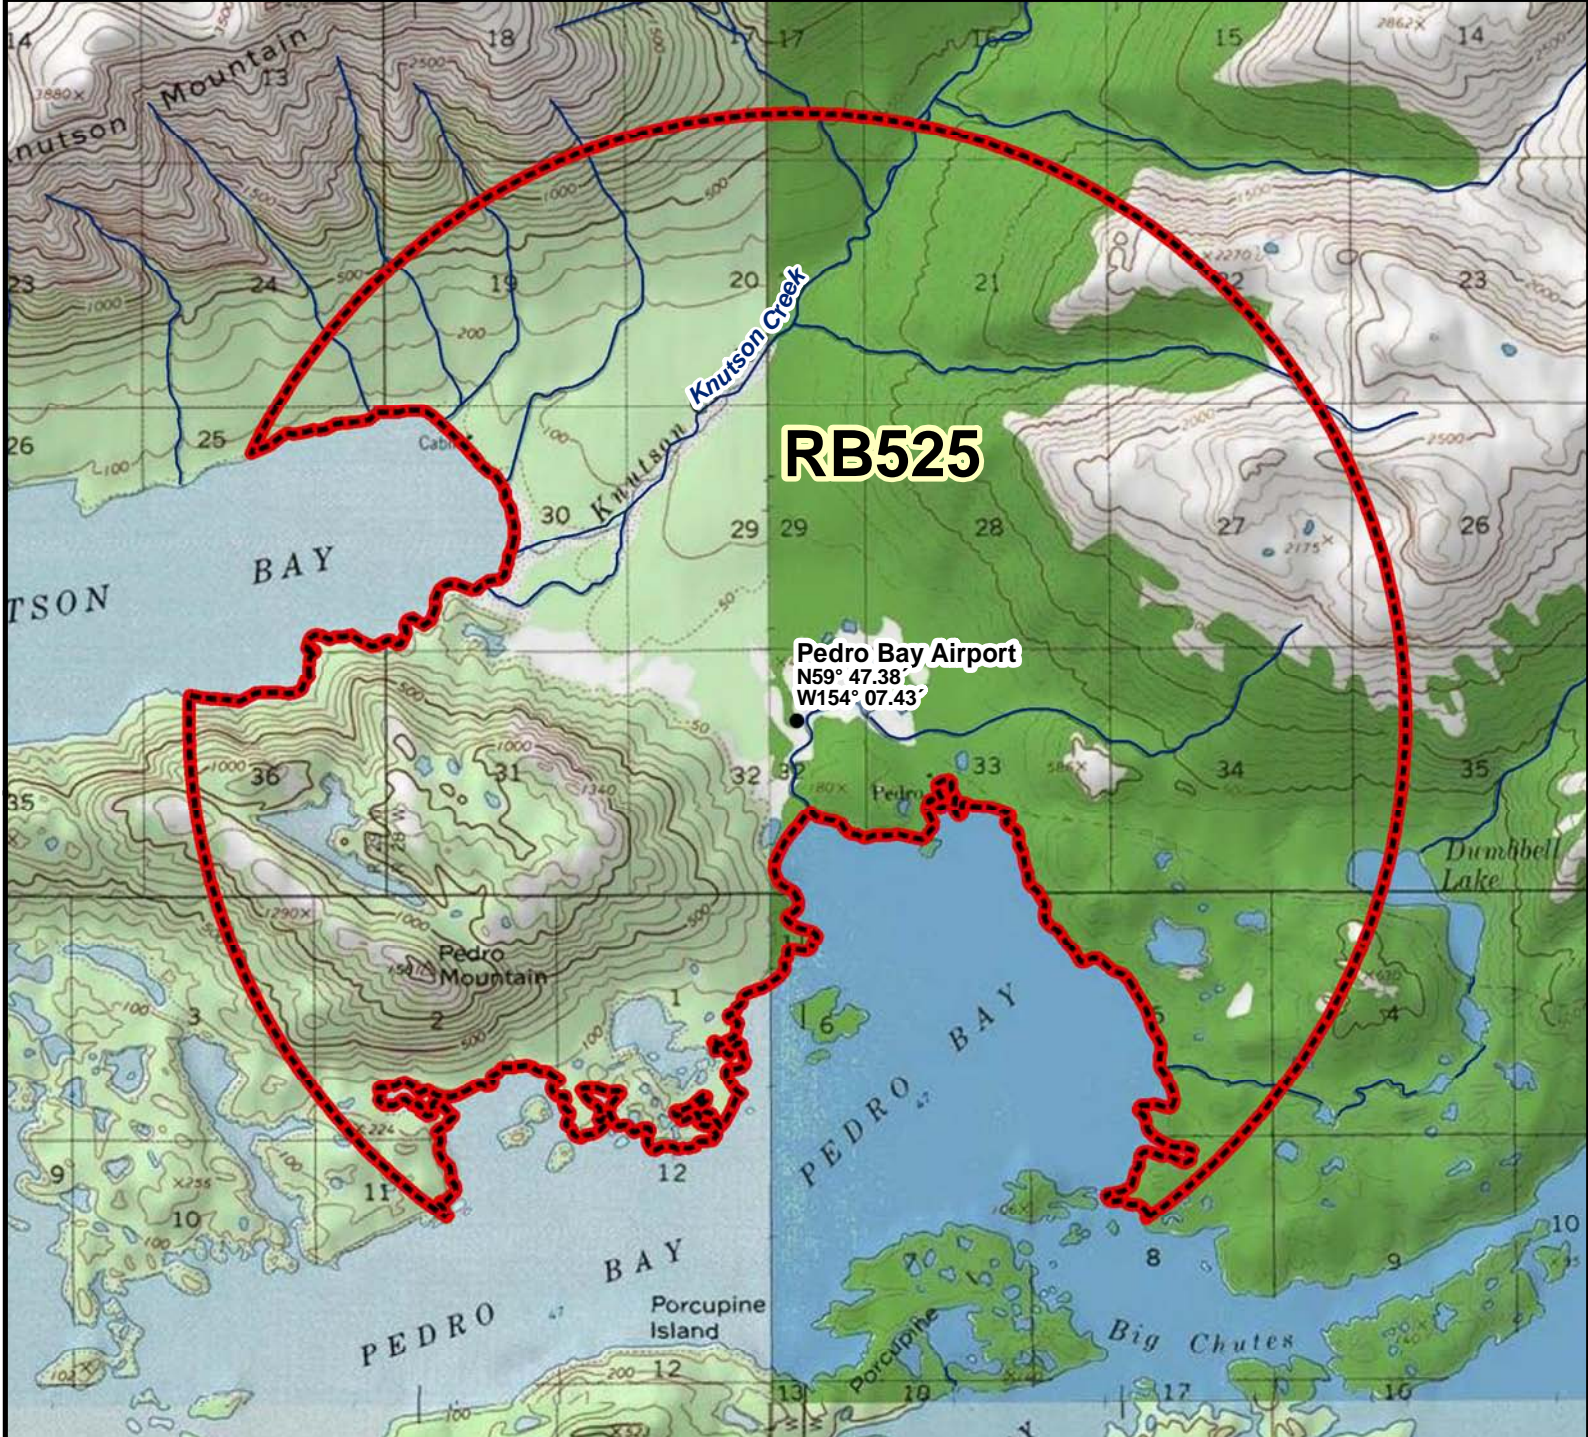

RB525 - Brown Bear Pedro Bay Registration Permit Hunt

Unit 9, Pedro Bay - all lands, excluding islands and National Park Service lands, within 2.5 mi. of the airport (N59° 47.38', W154° 07.43').

- Hunt Area
- Subunit Boundary
- Closed Area
- Controlled Use Area
- Management Area
- National Park/Monument
- National Wildlife Refuge