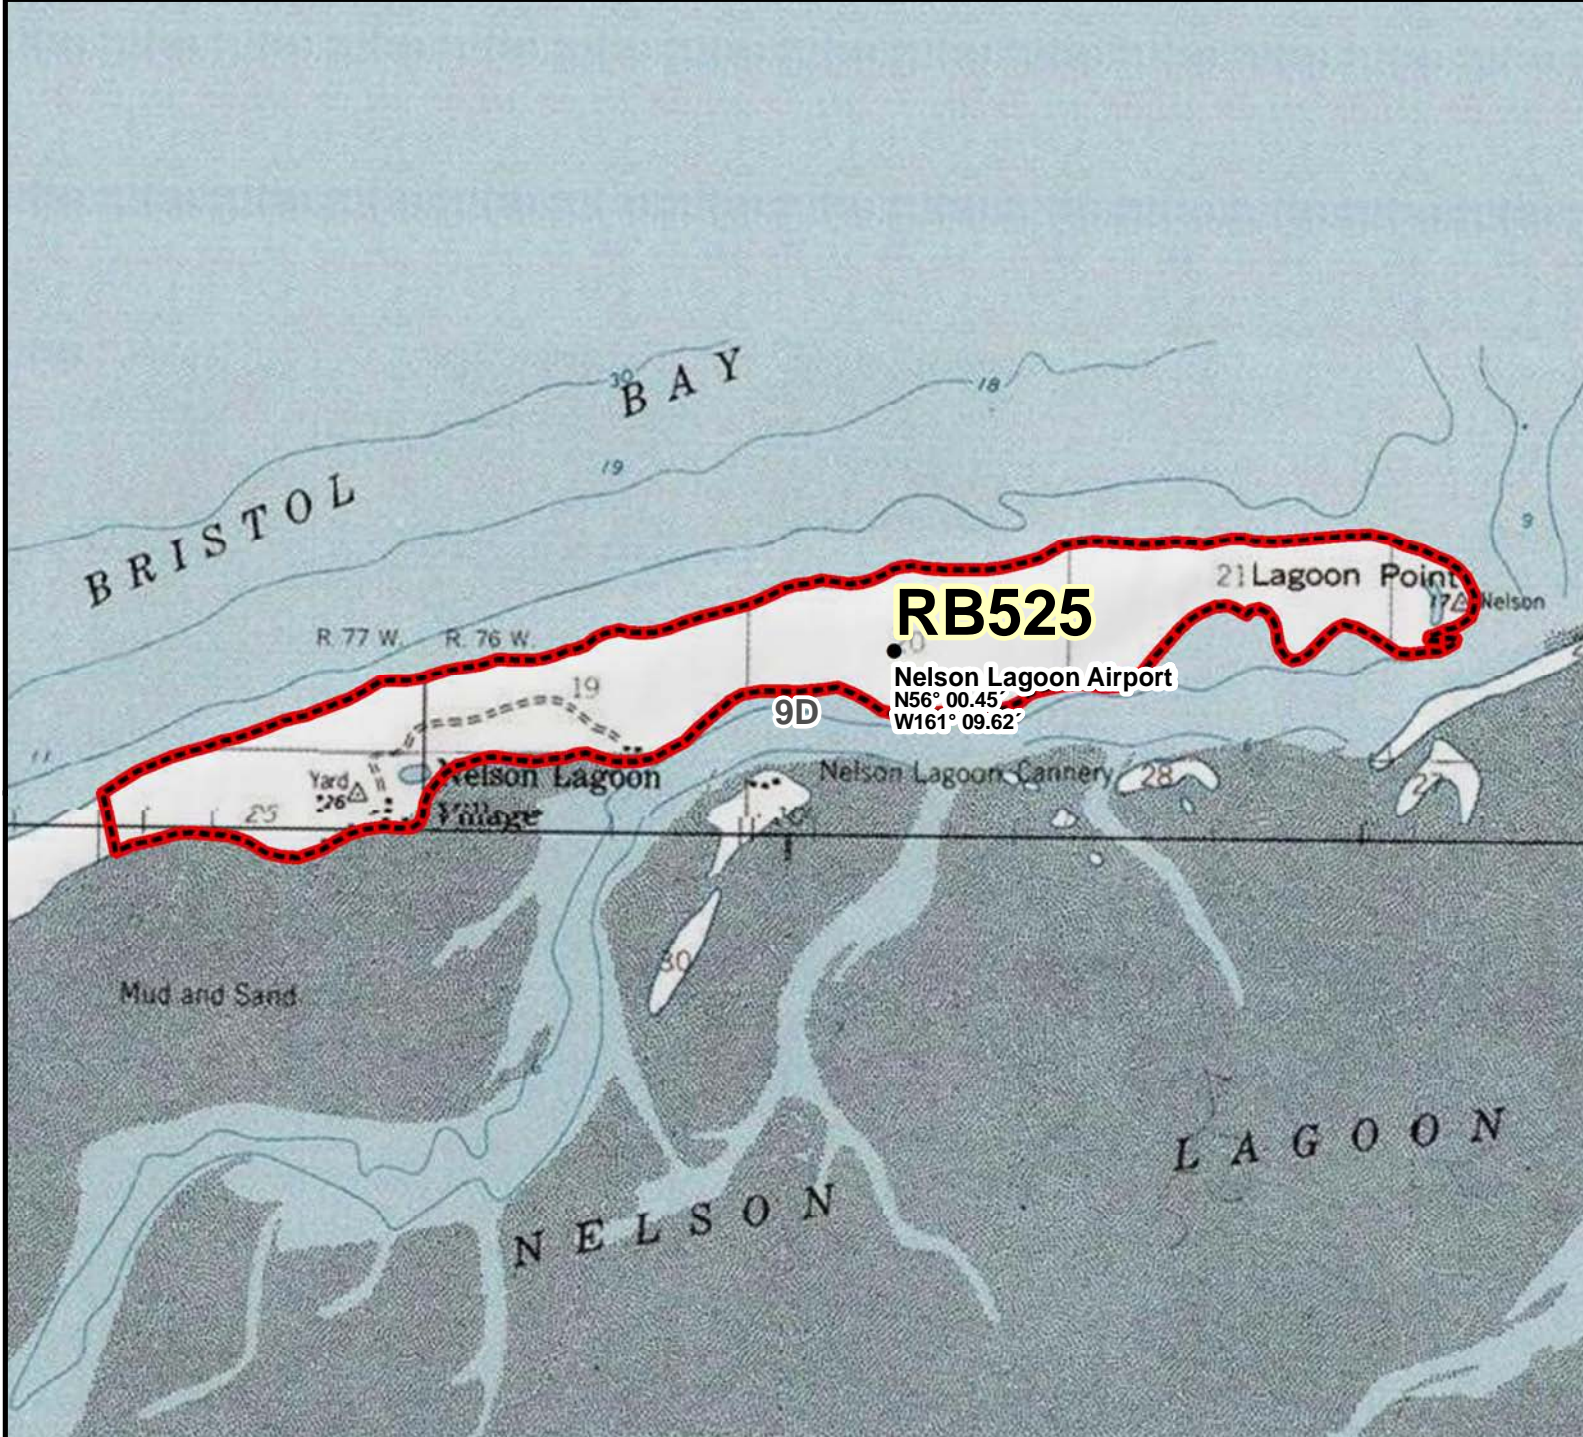

RB525 - Brown Bear Nelson Lagoon Registration Permit Hunt

Unit 9, Nelson Lagoon - all lands, excluding islands and National Park Service lands, within 2.5 mi. of the airport (N56° 00.45', W161° 09.62').

-  Hunt Area
-  Subunit Boundary
-  Closed Area
-  Controlled Use Area
-  Management Area
-  National Park/Monument
-  National Wildlife Refuge