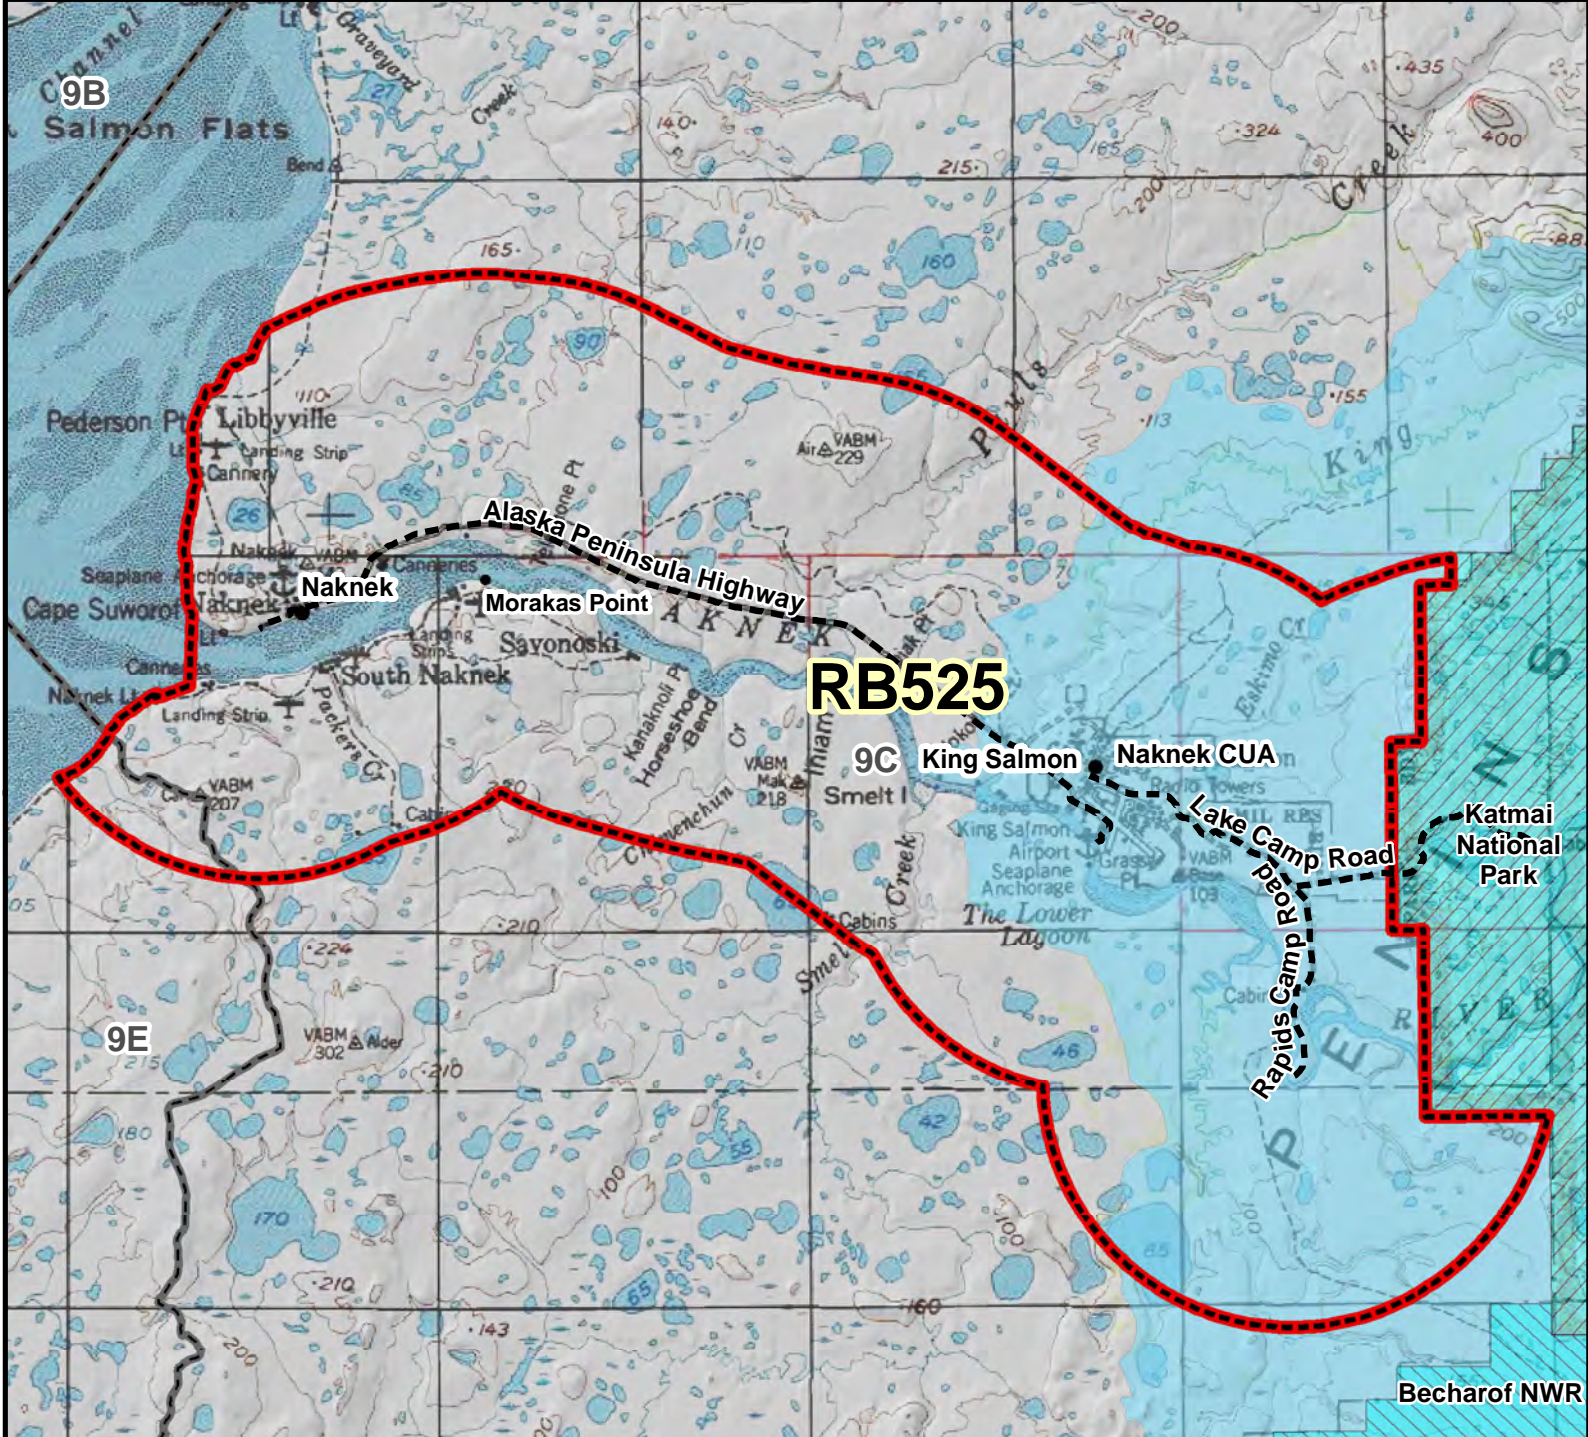

RB525 - Brown Bear Naknek/King Salmon Registration Permit Hunt

Unit 9, Naknek/King Salmon - all lands within 4 miles of the Alaska Peninsula Highway, Lake Camp Road or Rapids Camp Road, excluding National Park Service lands.

- Hunt Area
- Subunit Boundary
- Closed Area
- Controlled Use Area
- Management Area
- National Park/Monument
- National Wildlife Refuge