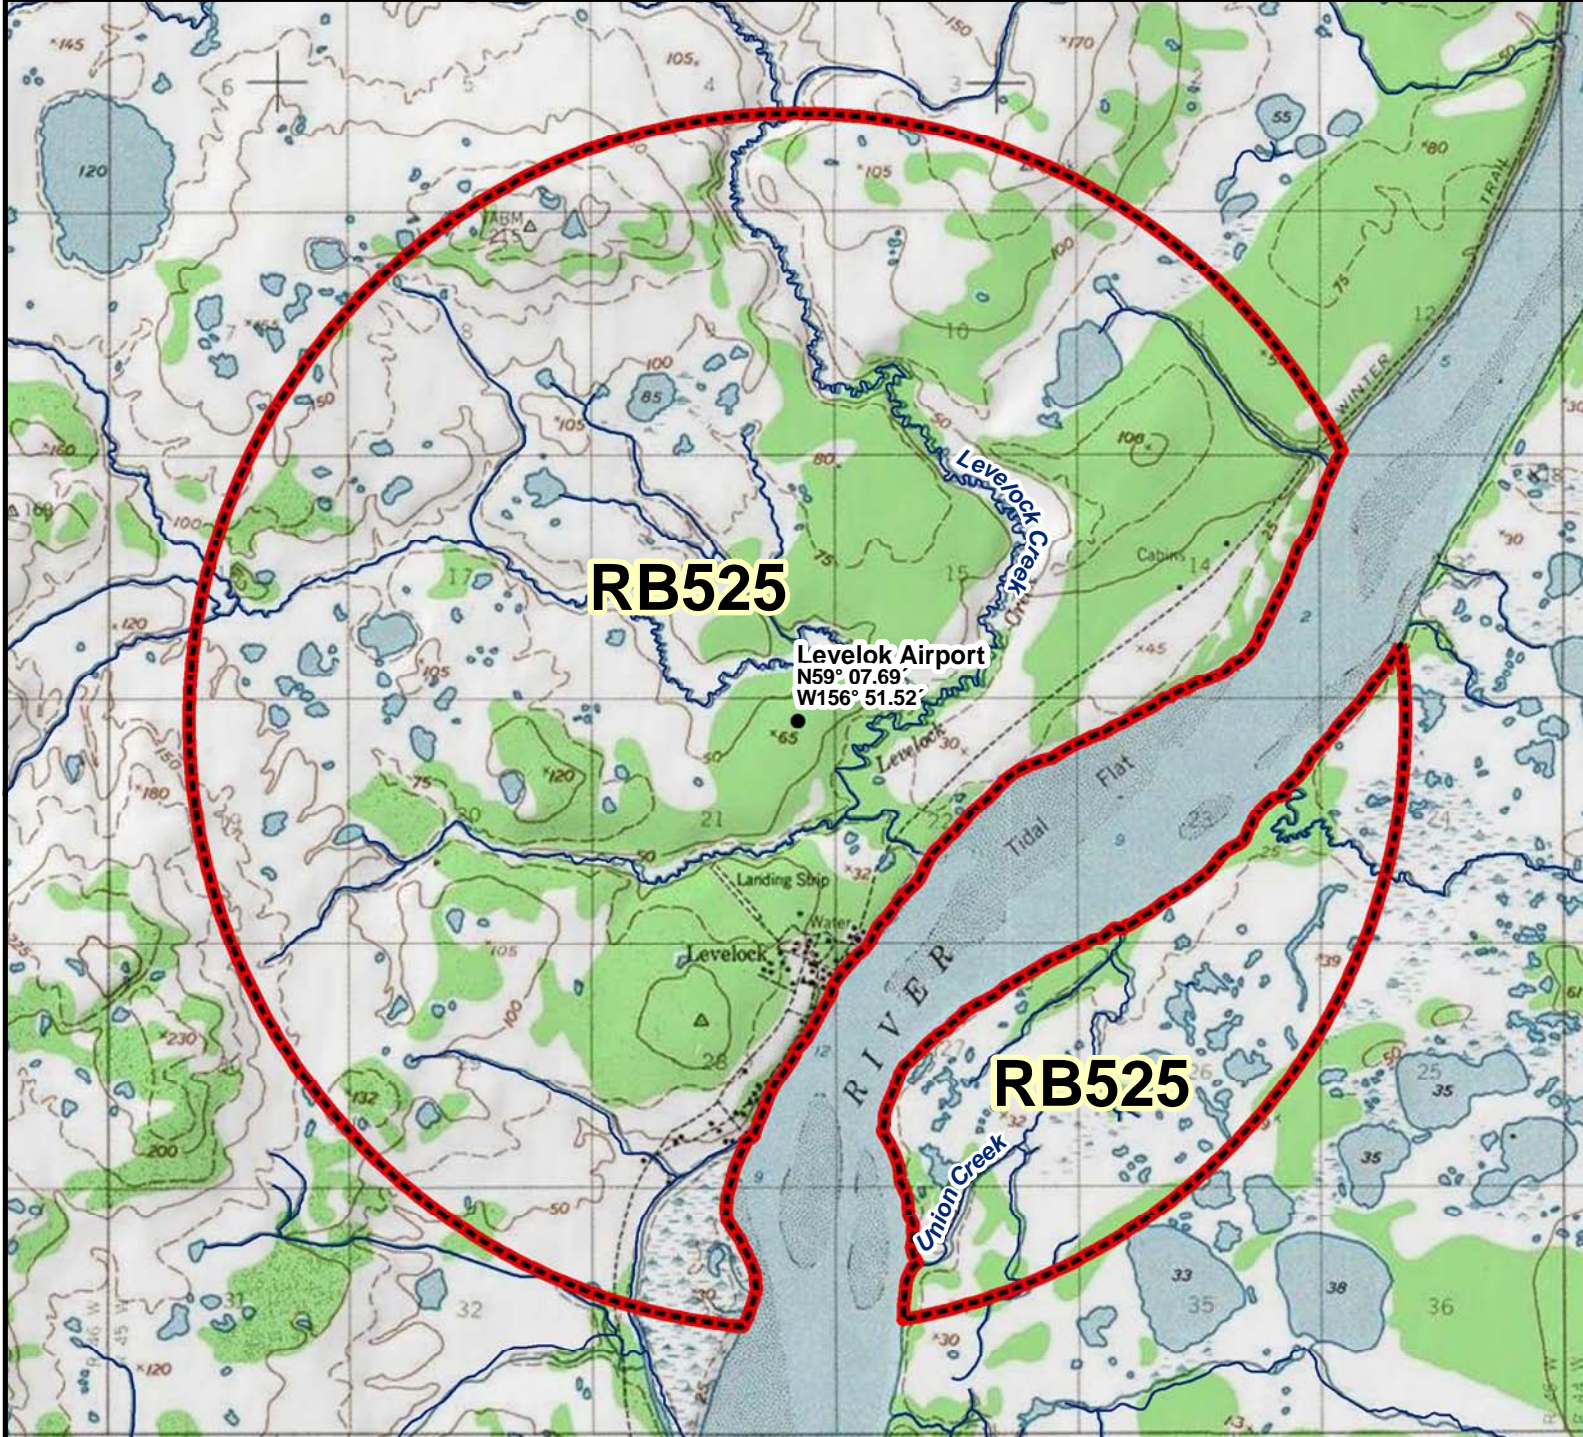

# RB525 - Brown Bear Levelock Registration Permit Hunt

**Unit 9, Levelock** - all lands, excluding islands and National Park Service lands, within 2.5 mi. of the airport ( N59° 07.69', W156° 51.52' ).

- Hunt Area
- Subunit Boundary
- Closed Area
- Controlled Use Area
- Management Area
- National Park/Monument
- National Wildlife Refuge