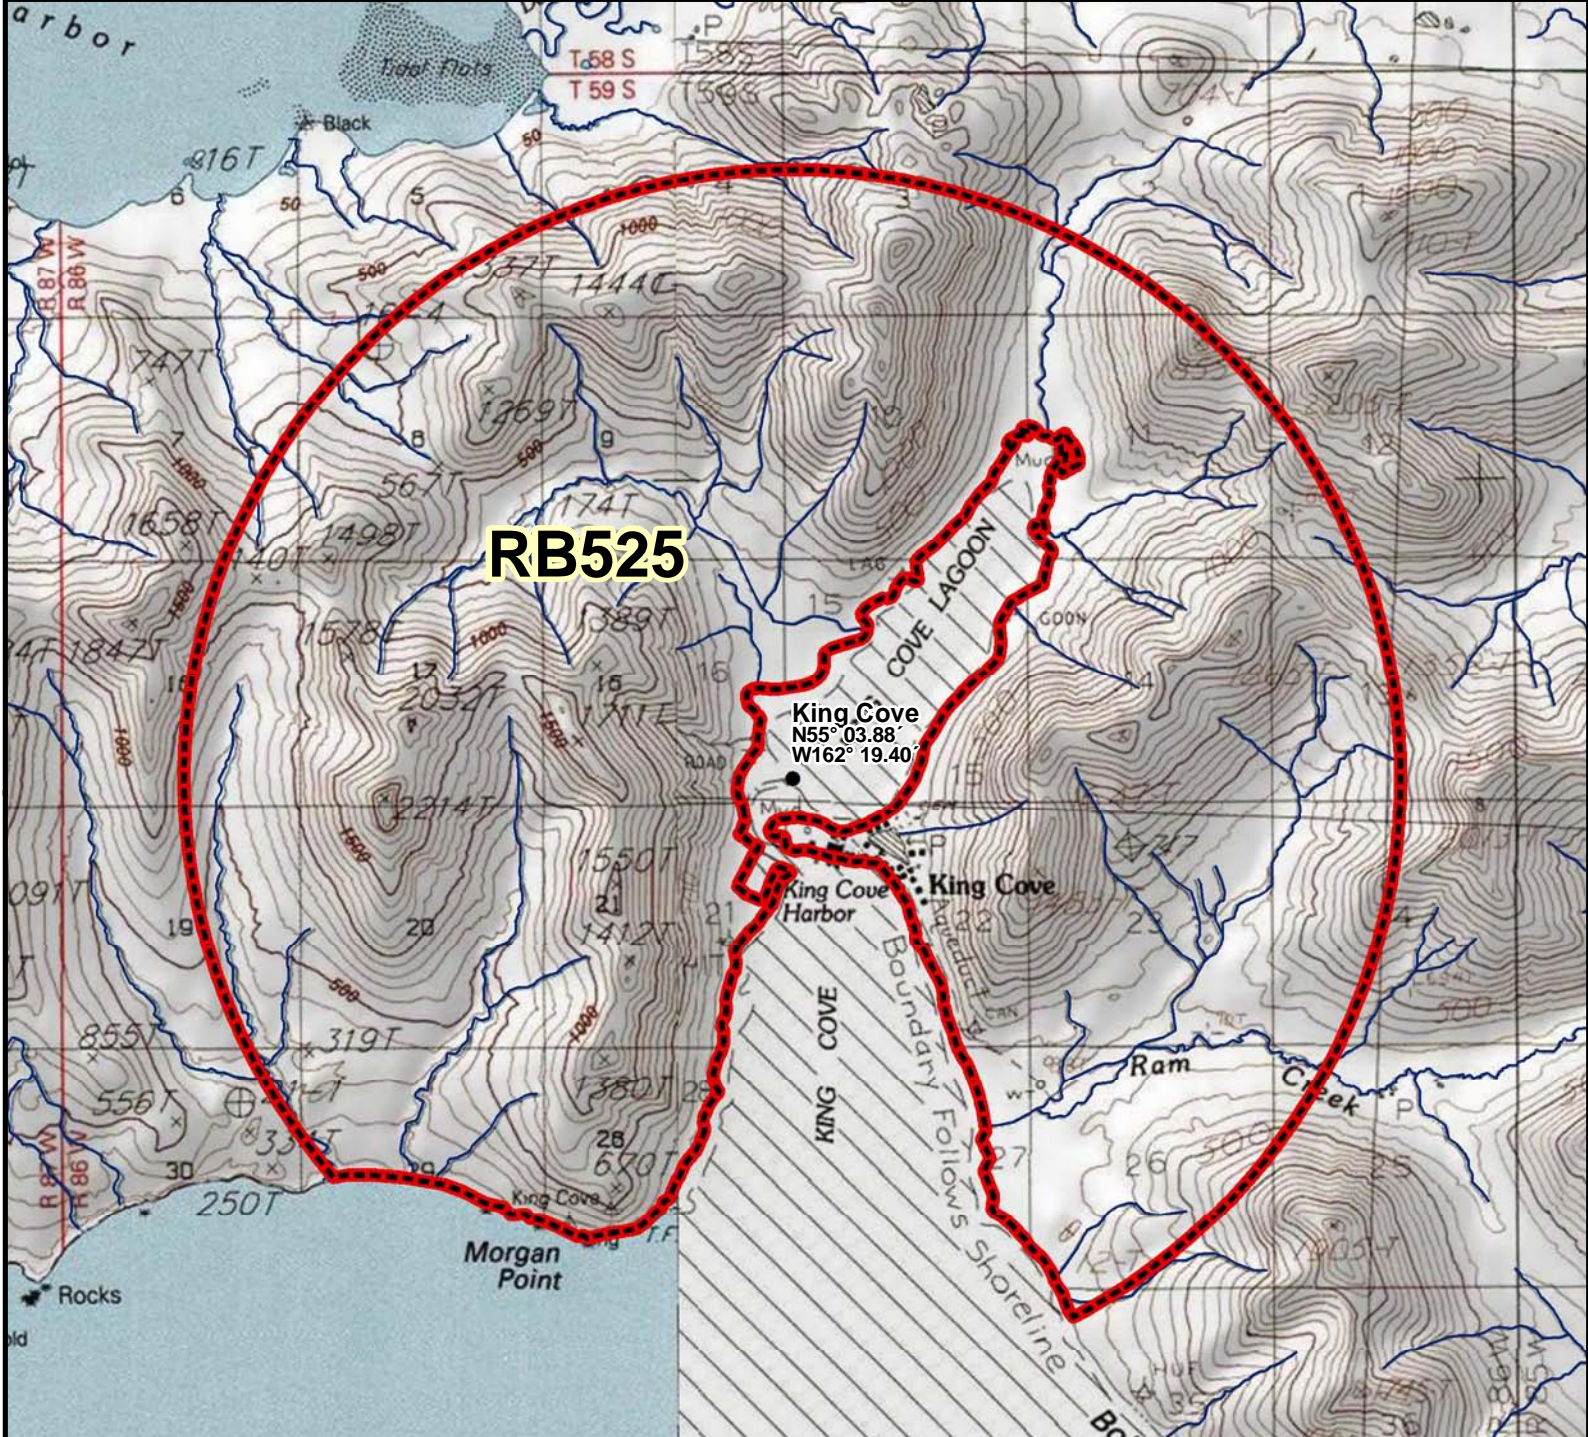

RB525 - Brown Bear King Cove Registration Permit Hunt

RB525

King Cove
N55° 03.88'
W162° 19.40'

Unit 9, King Cove - all lands within 2.5 mi. of the outlet of King Cove Lagoon into King Cove (N55° 03.88', W162° 19.40')

-  Hunt Area
-  Subunit Boundary
-  Closed Area
-  Controlled Use Area
-  Management Area
-  National Park/Monument
-  National Wildlife Refuge