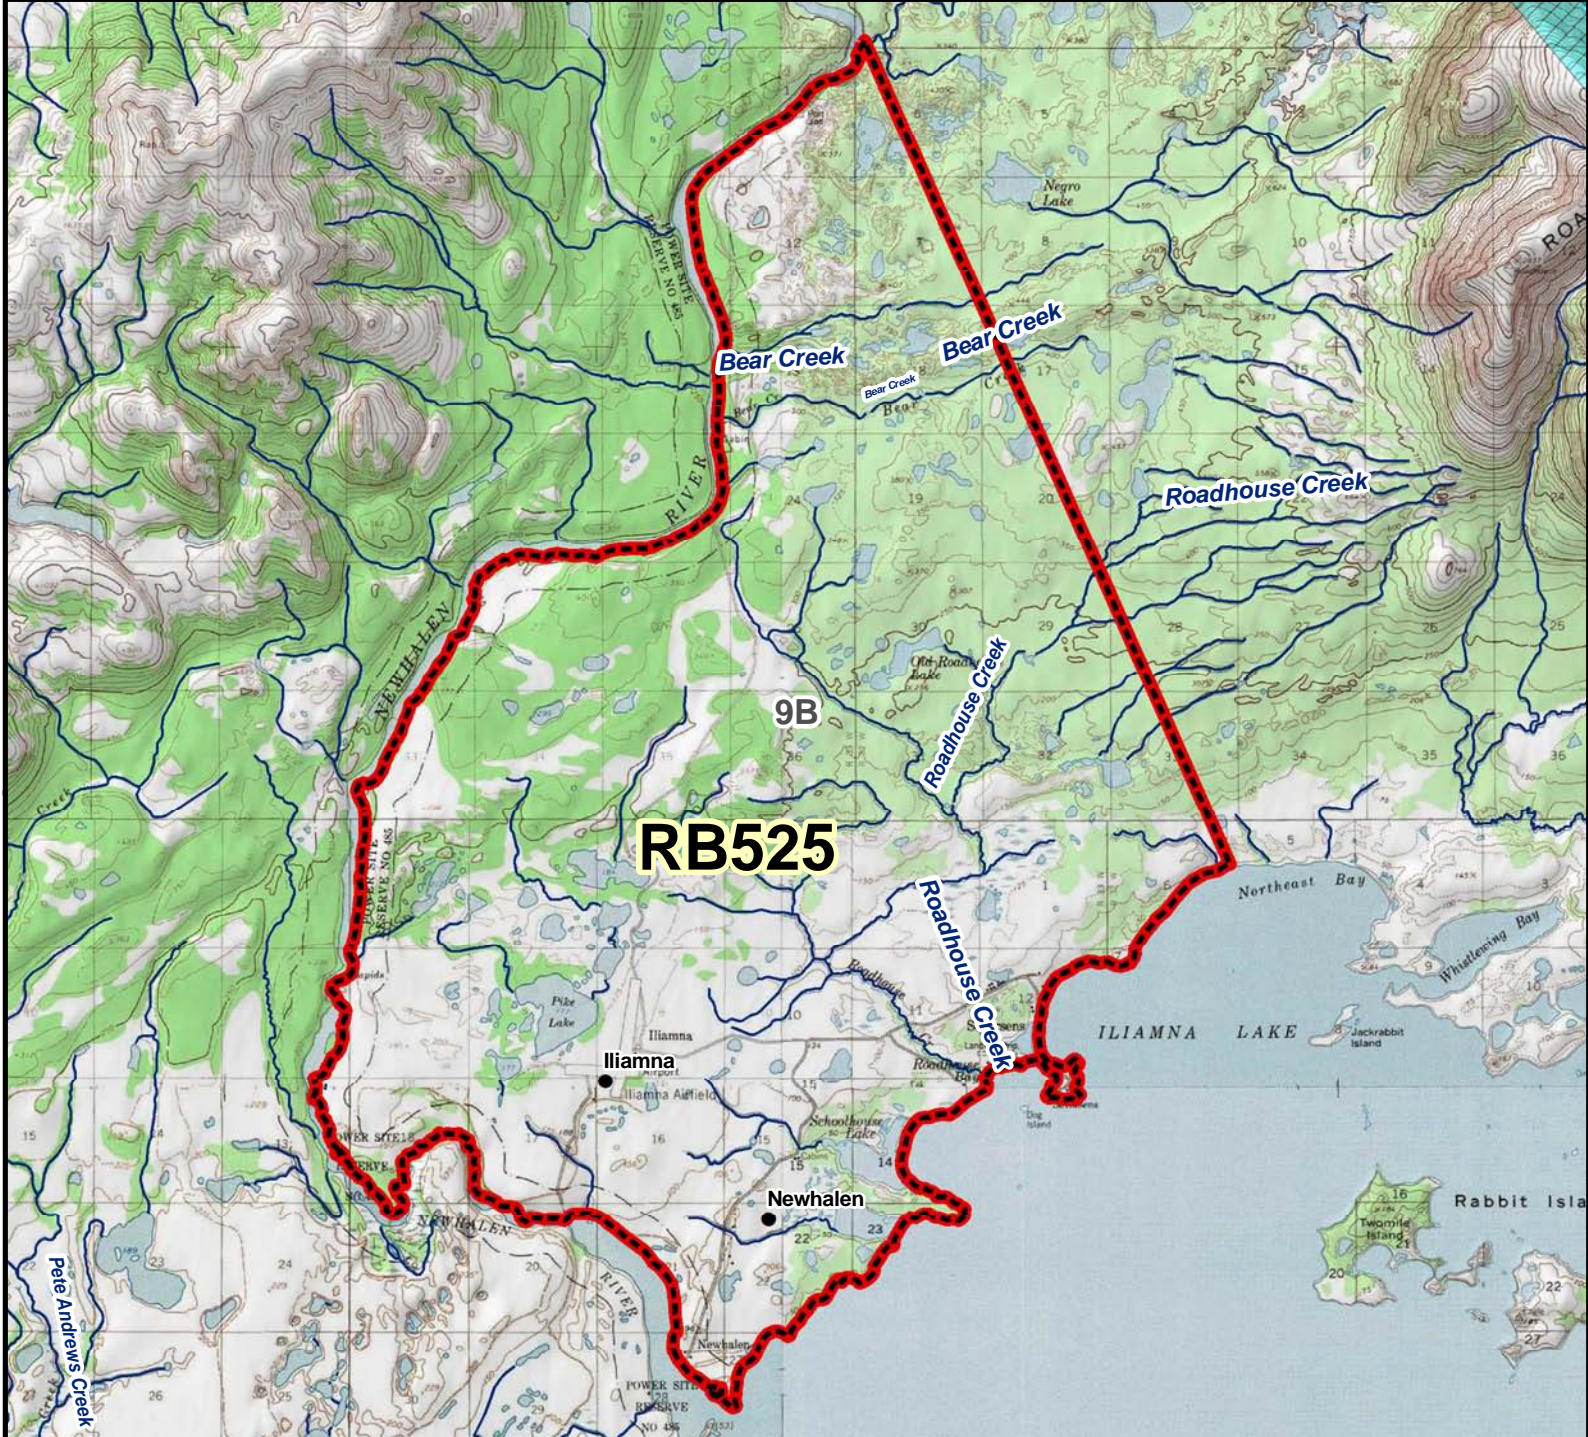

# RB525 - Brown Bear Iliamna / Newhalen Registration Permit Hunt

**Unit 9, Iliamna/Newhalen** - south and west of a line from the westernmost point of Jackrabbit Island to the outlet of Alexcy Creek into the Newhalen River; and east from Newhalen River.

- Hunt Area
- Subunit Boundary
- Closed Area
- Controlled Use Area
- Management Area
- National Park/Monument
- National Wildlife Refuge