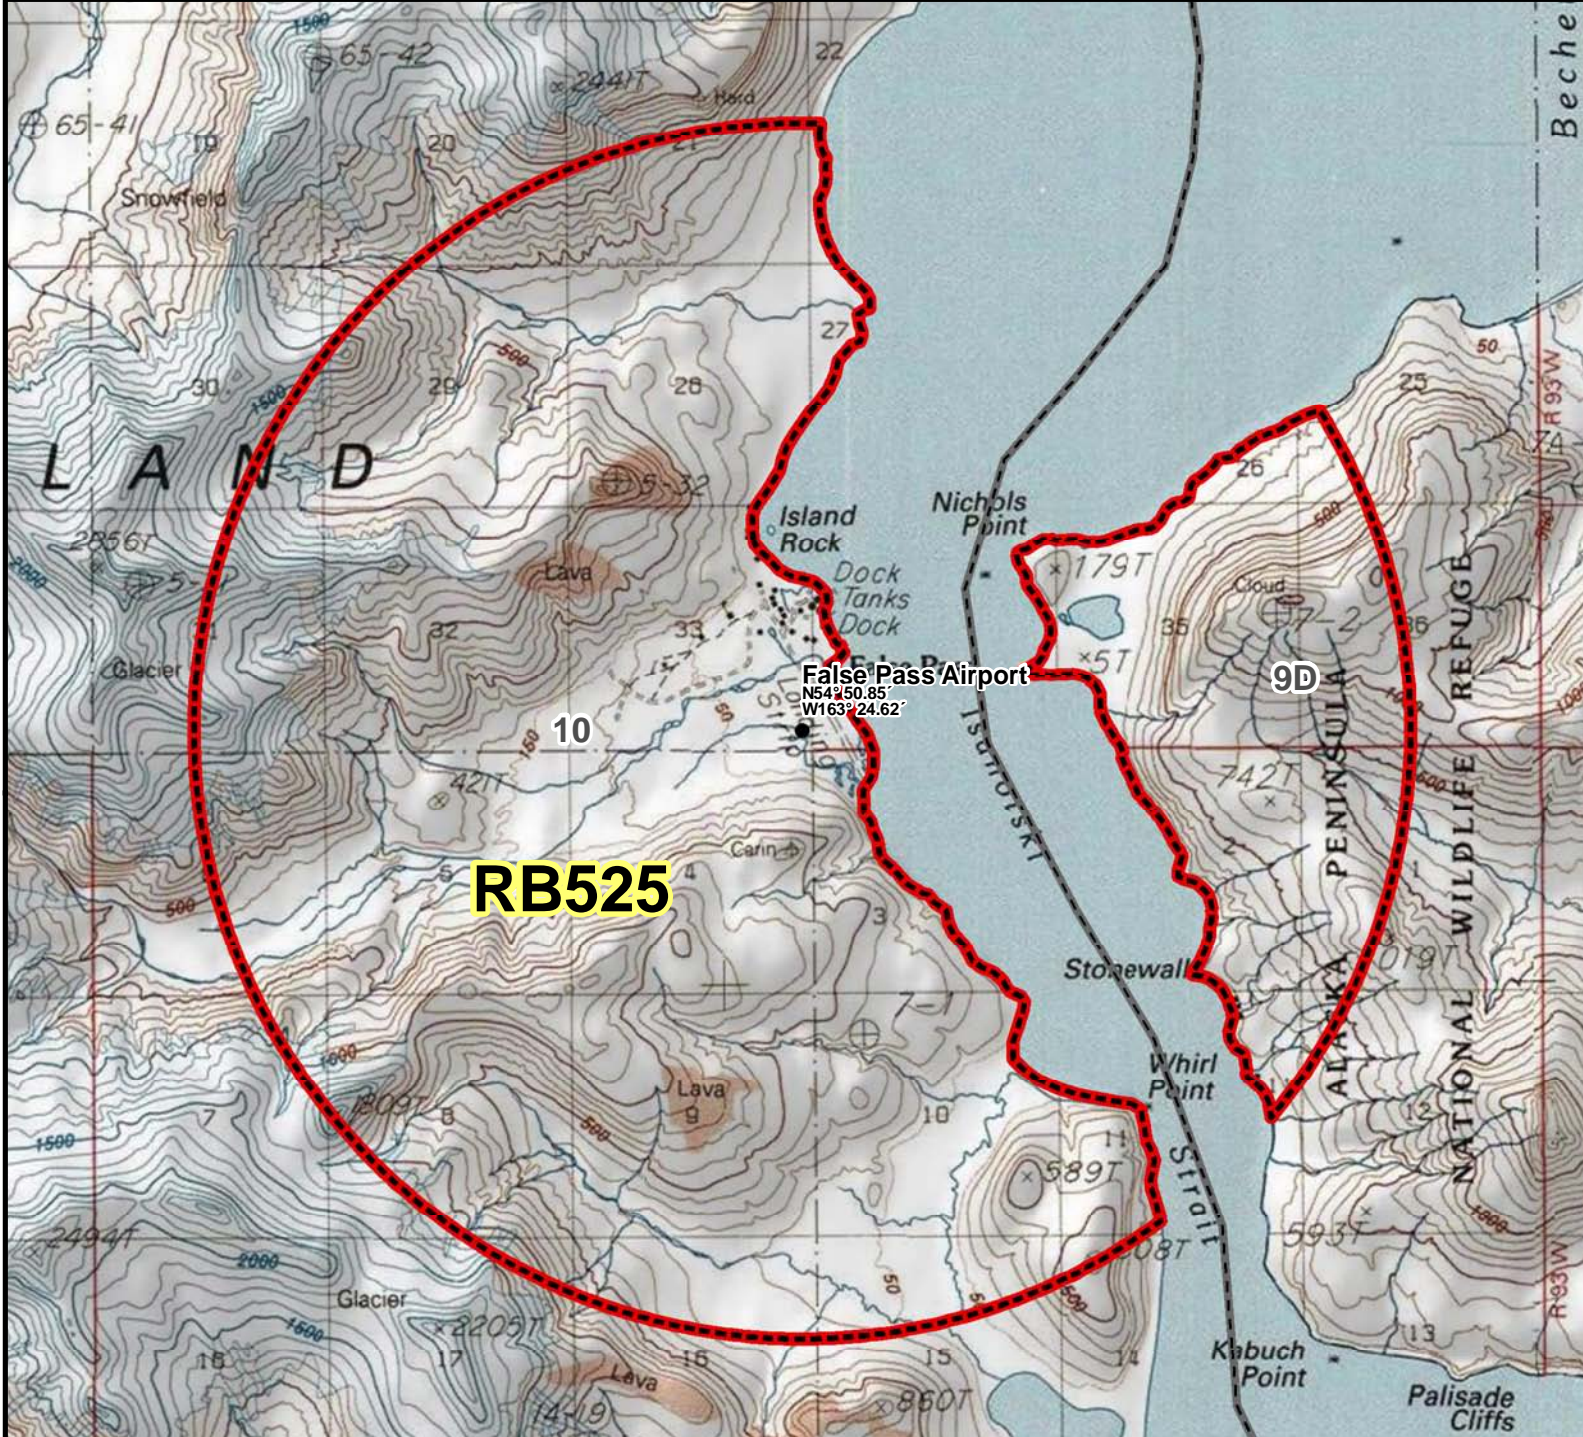

RB525 - Brown Bear False Pass Registration Permit Hunt

RB525

Units 9D and 10, False Pass - all lands within 2.5 mi. of the False Pass Airport (N54° 50.85', W163° 24.62').

- Hunt Area
- Subunit Boundary
- Closed Area
- Controlled Use Area
- Management Area
- National Park/Monument
- National Wildlife Refuge