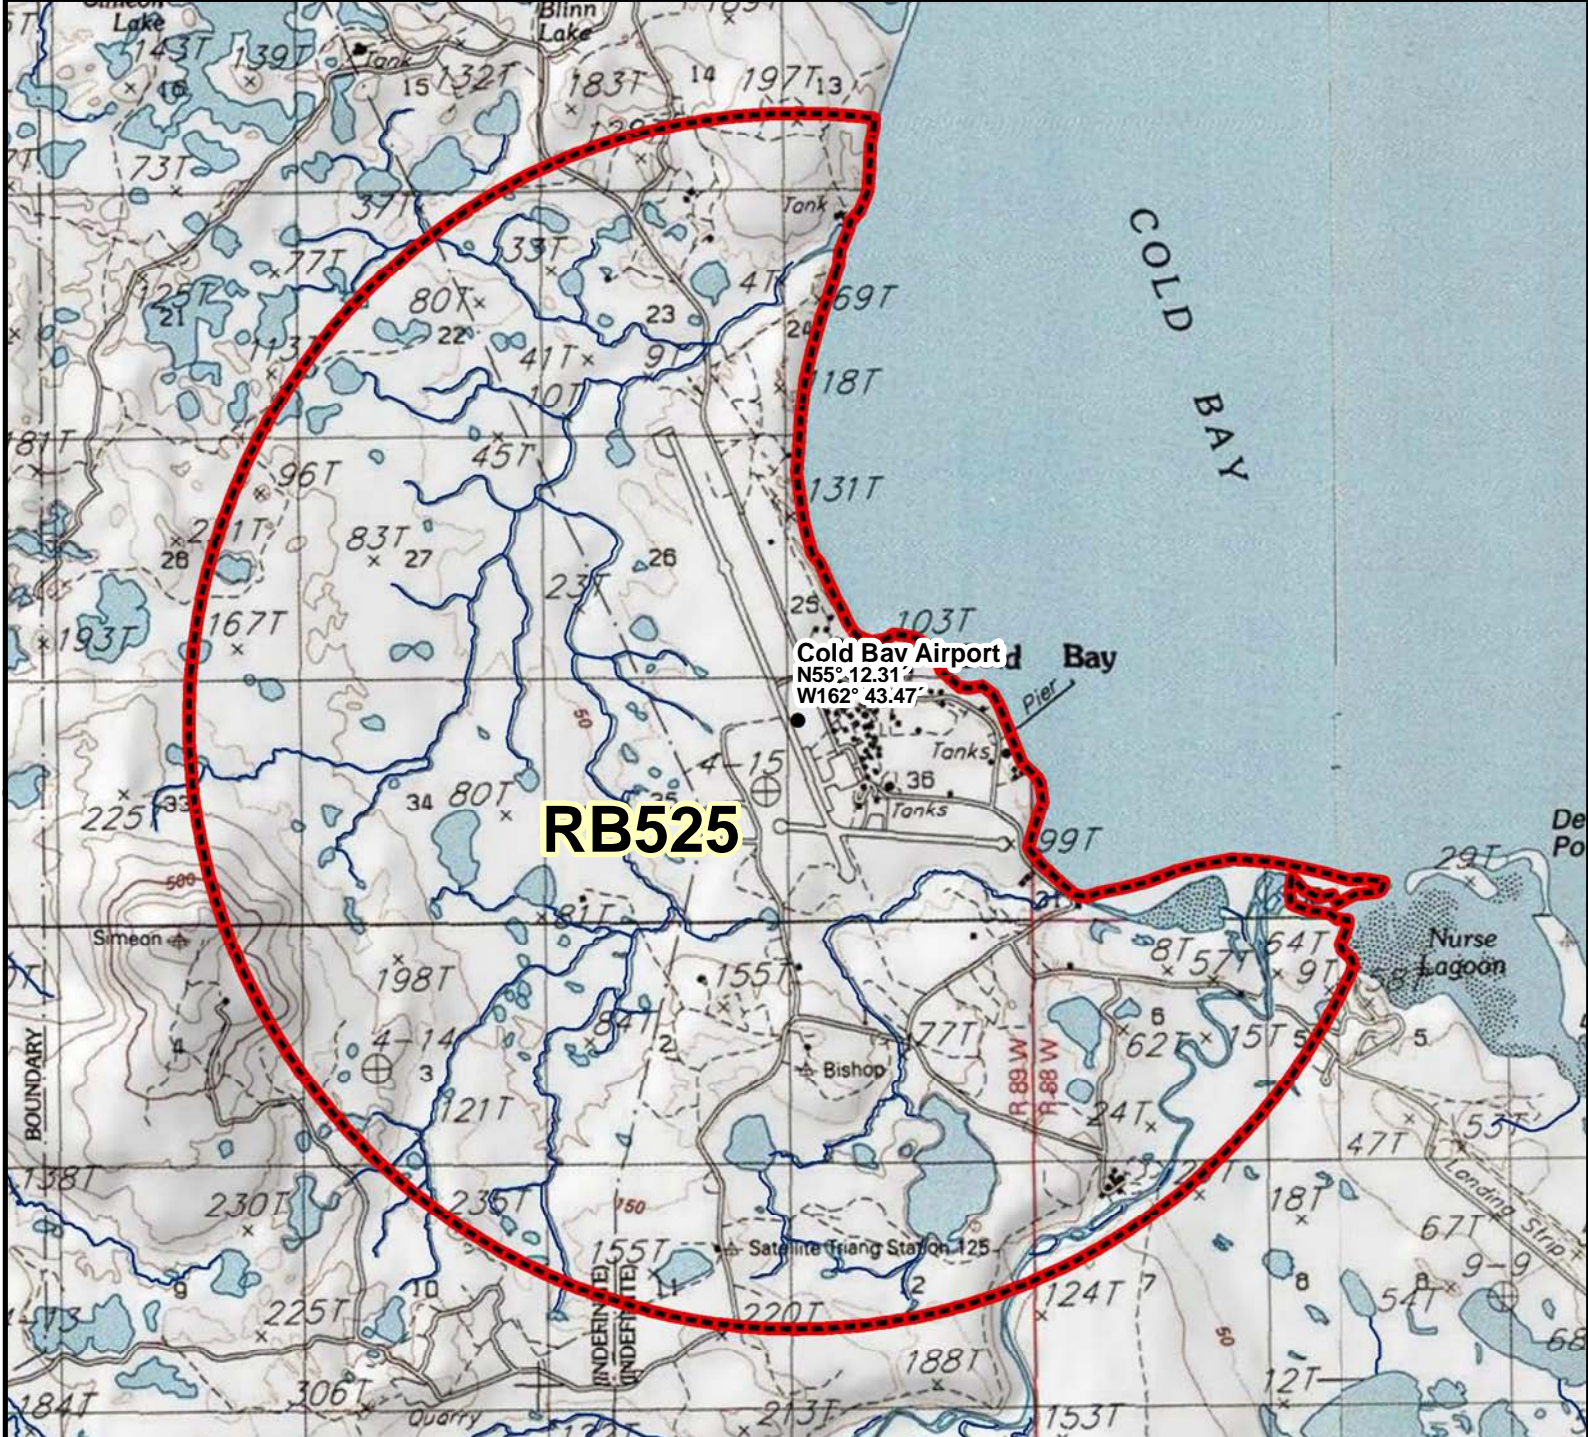

# RB525 - Brown Bear Cold Bay Registration Permit Hunt

**RB525**

Cold Bay Airport  
N55° 12.31'  
W162° 43.47'

**Unit 9, Cold Bay** - all lands, excluding islands and National Park Service lands, within 2.5 mi. of the airport (N55° 12.31', W162° 43.47').

- Hunt Area
- Subunit Boundary
- Closed Area
- Controlled Use Area
- Management Area
- National Park/Monument
- National Wildlife Refuge