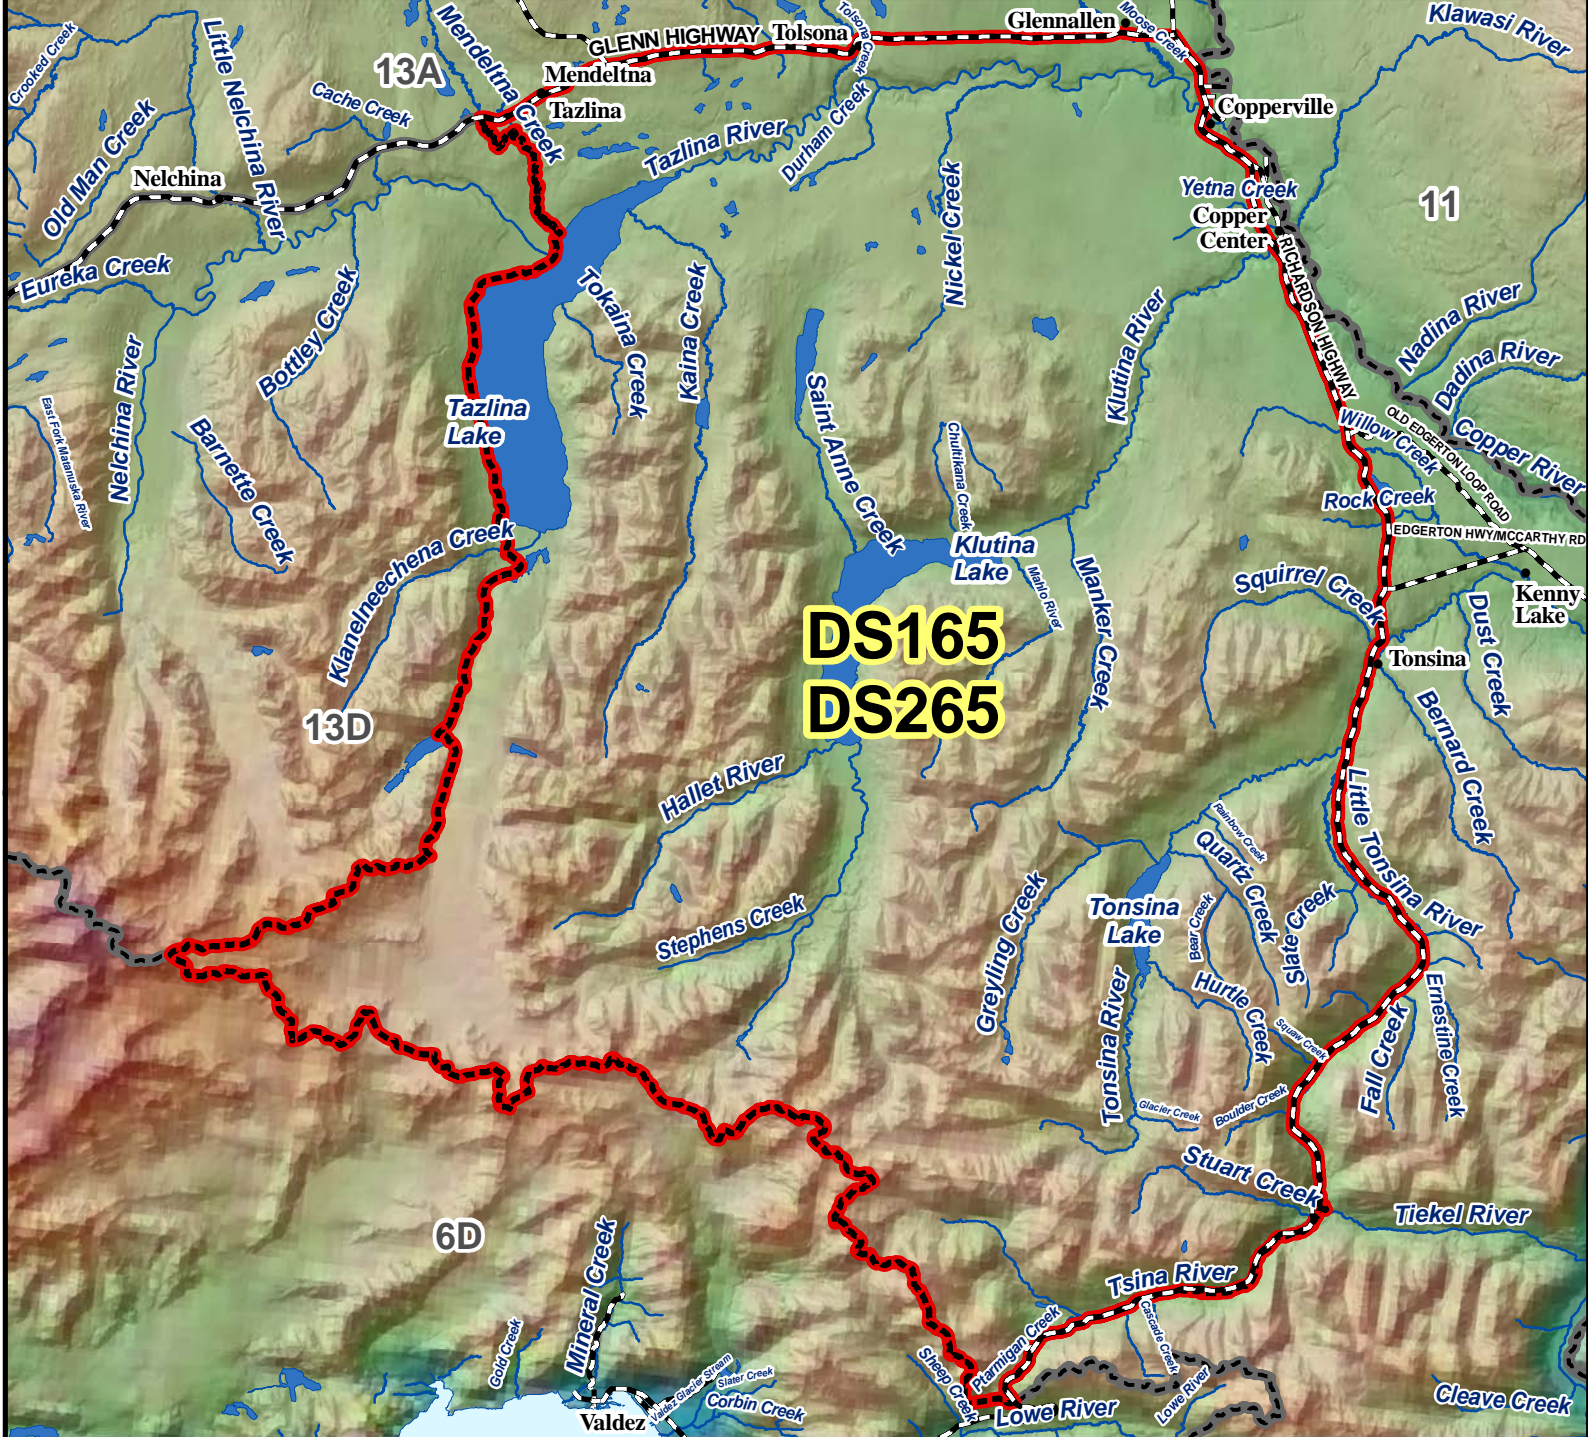

DS165 DS265 Sheep Drawing Permit Hunt

DS165
DS265

AREA DESCRIPTION: Unit 13D, that portion east of a line along the west side of the Tazlina Glacier, the west side of Tazlina Lake, and the west bank of Mendeltna Creek, and west of the Richardson Highway.