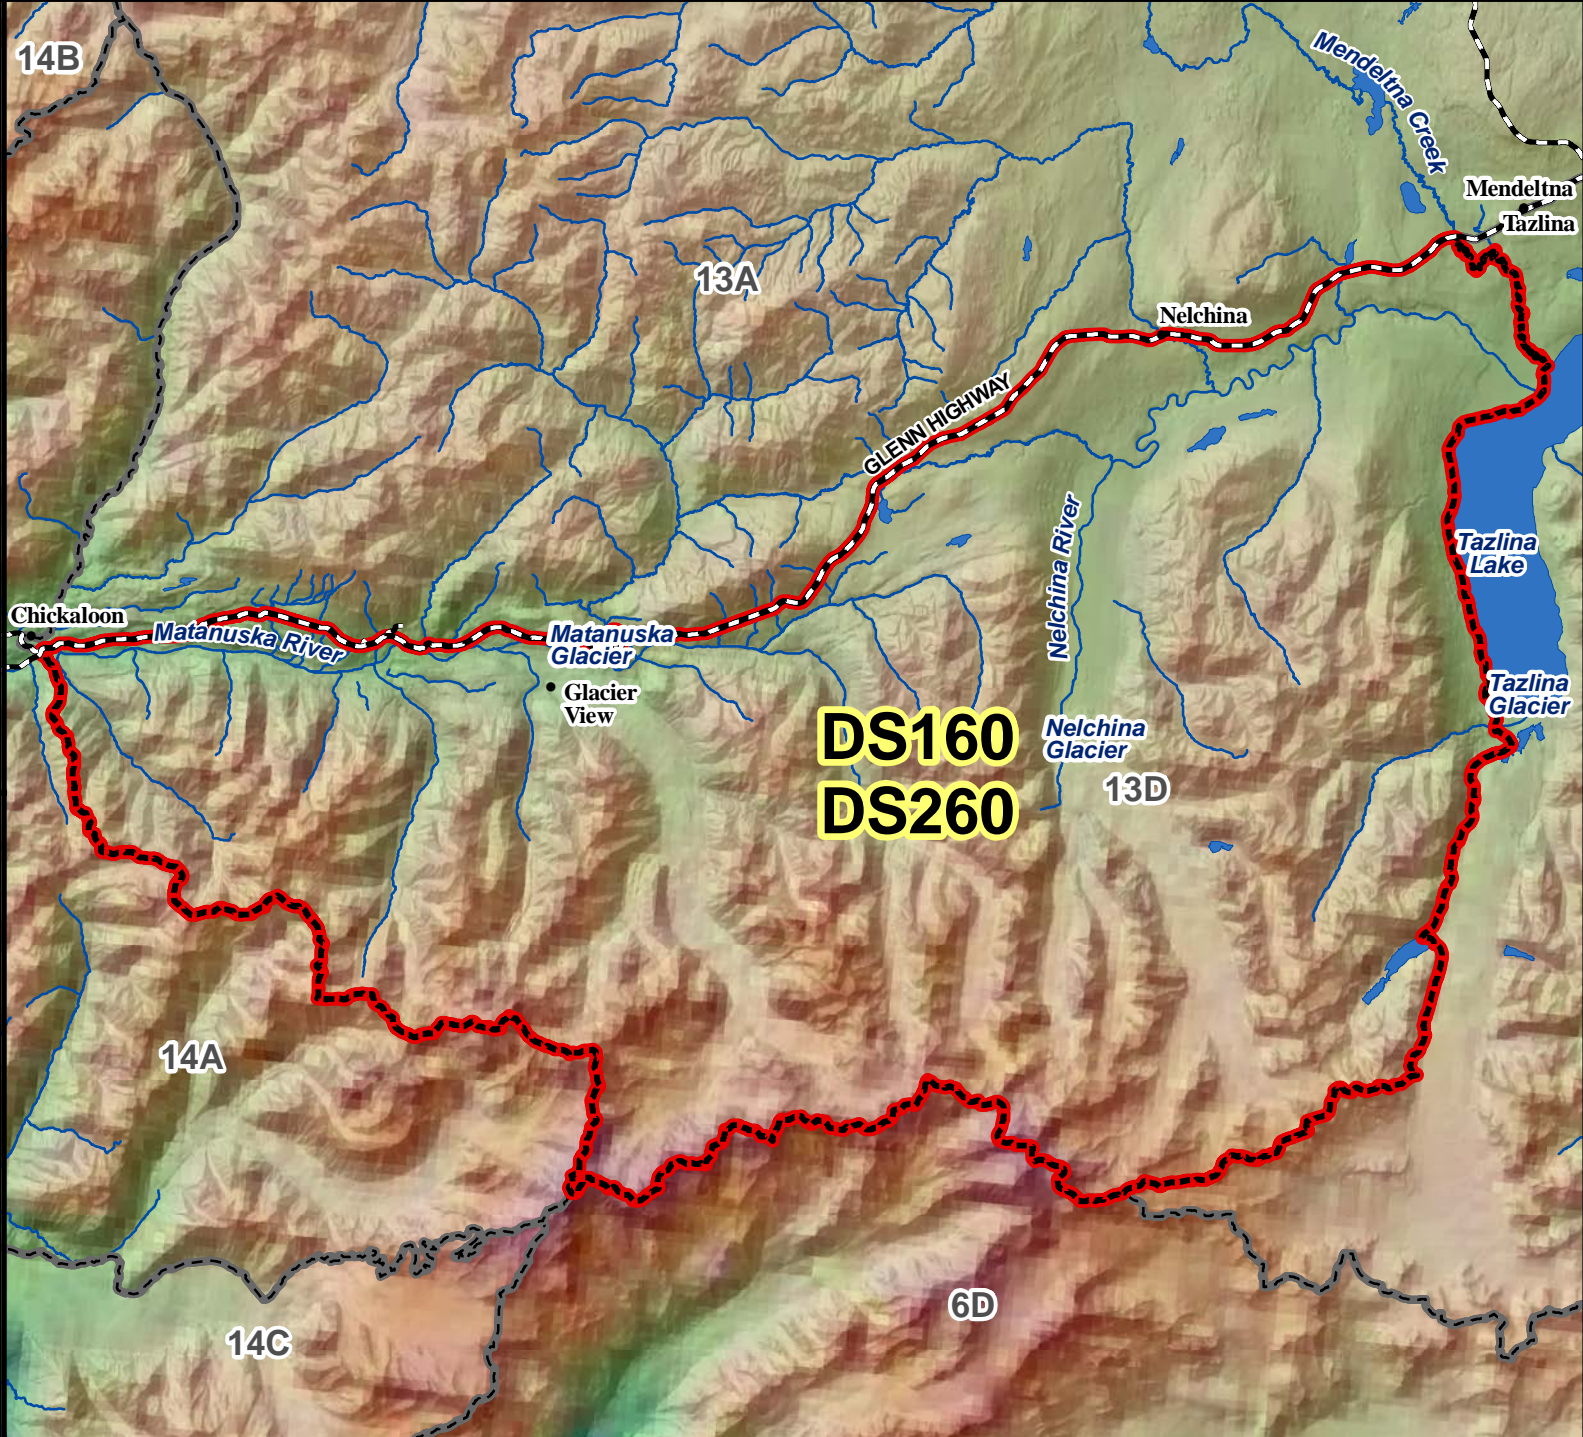

DS160 DS260 Sheep Drawing Permit Hunt

AREA DESCRIPTION: Unit 13D, West, that portion west of a line along the west side of the Tazlina Glacier, Tazlina Lake and the west bank of Mendeltna Creek.