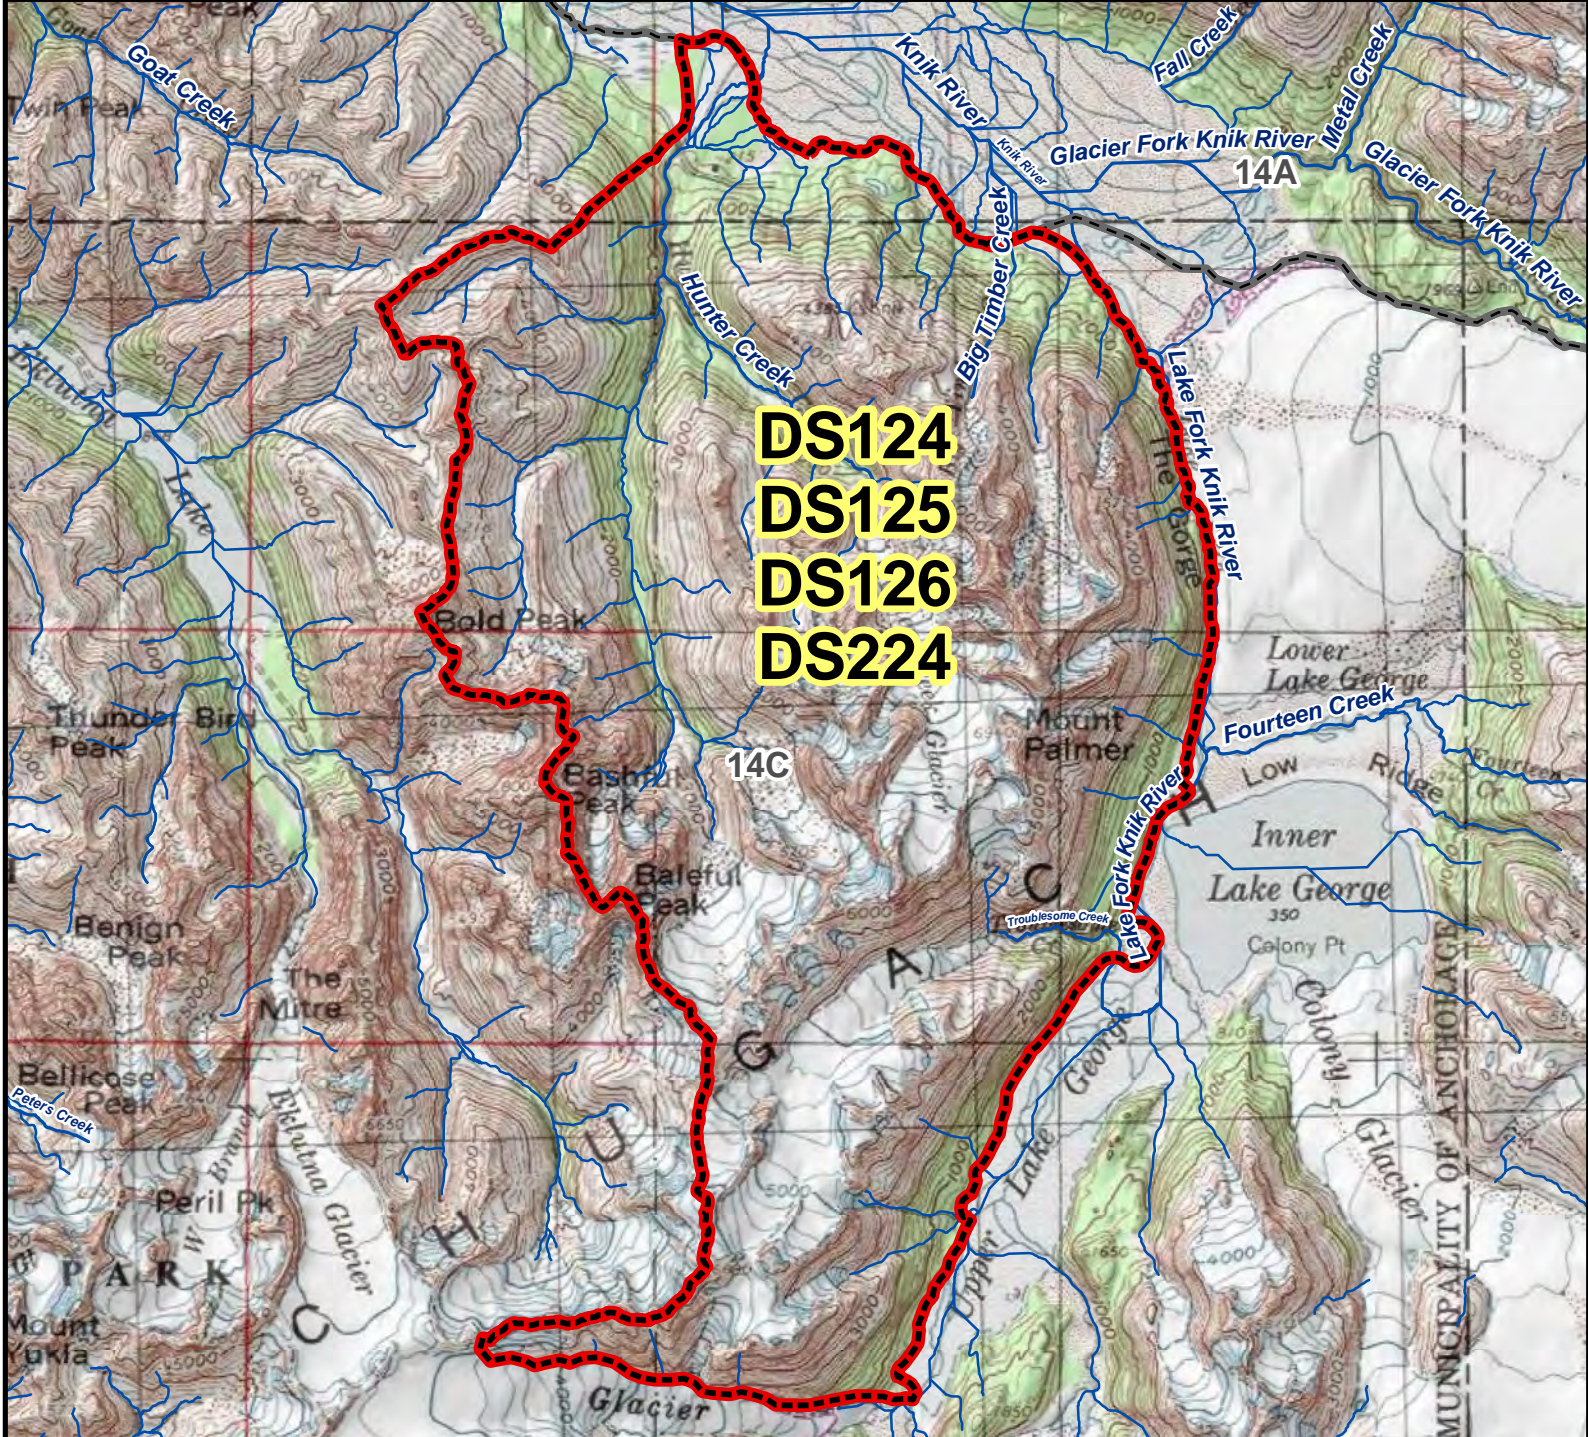

DS124 DS125 DS126 DS224 Sheep Drawing Permit Hunt

DS124
DS125
DS126
DS224

AREA DESCRIPTION: Unit 14C, Hunter Creek and Big Timber Creek drainages, and the west side Lake George drainages.

N
0 1.25 2.5 5 Miles

- Hunt Area
- Subunit Boundary
- Closed Area
- Controlled Use Area
- Management Area
- National Park/Monument
- National Wildlife Refuge
- Military Closure
- Other State Areas
- Closed to Hunting