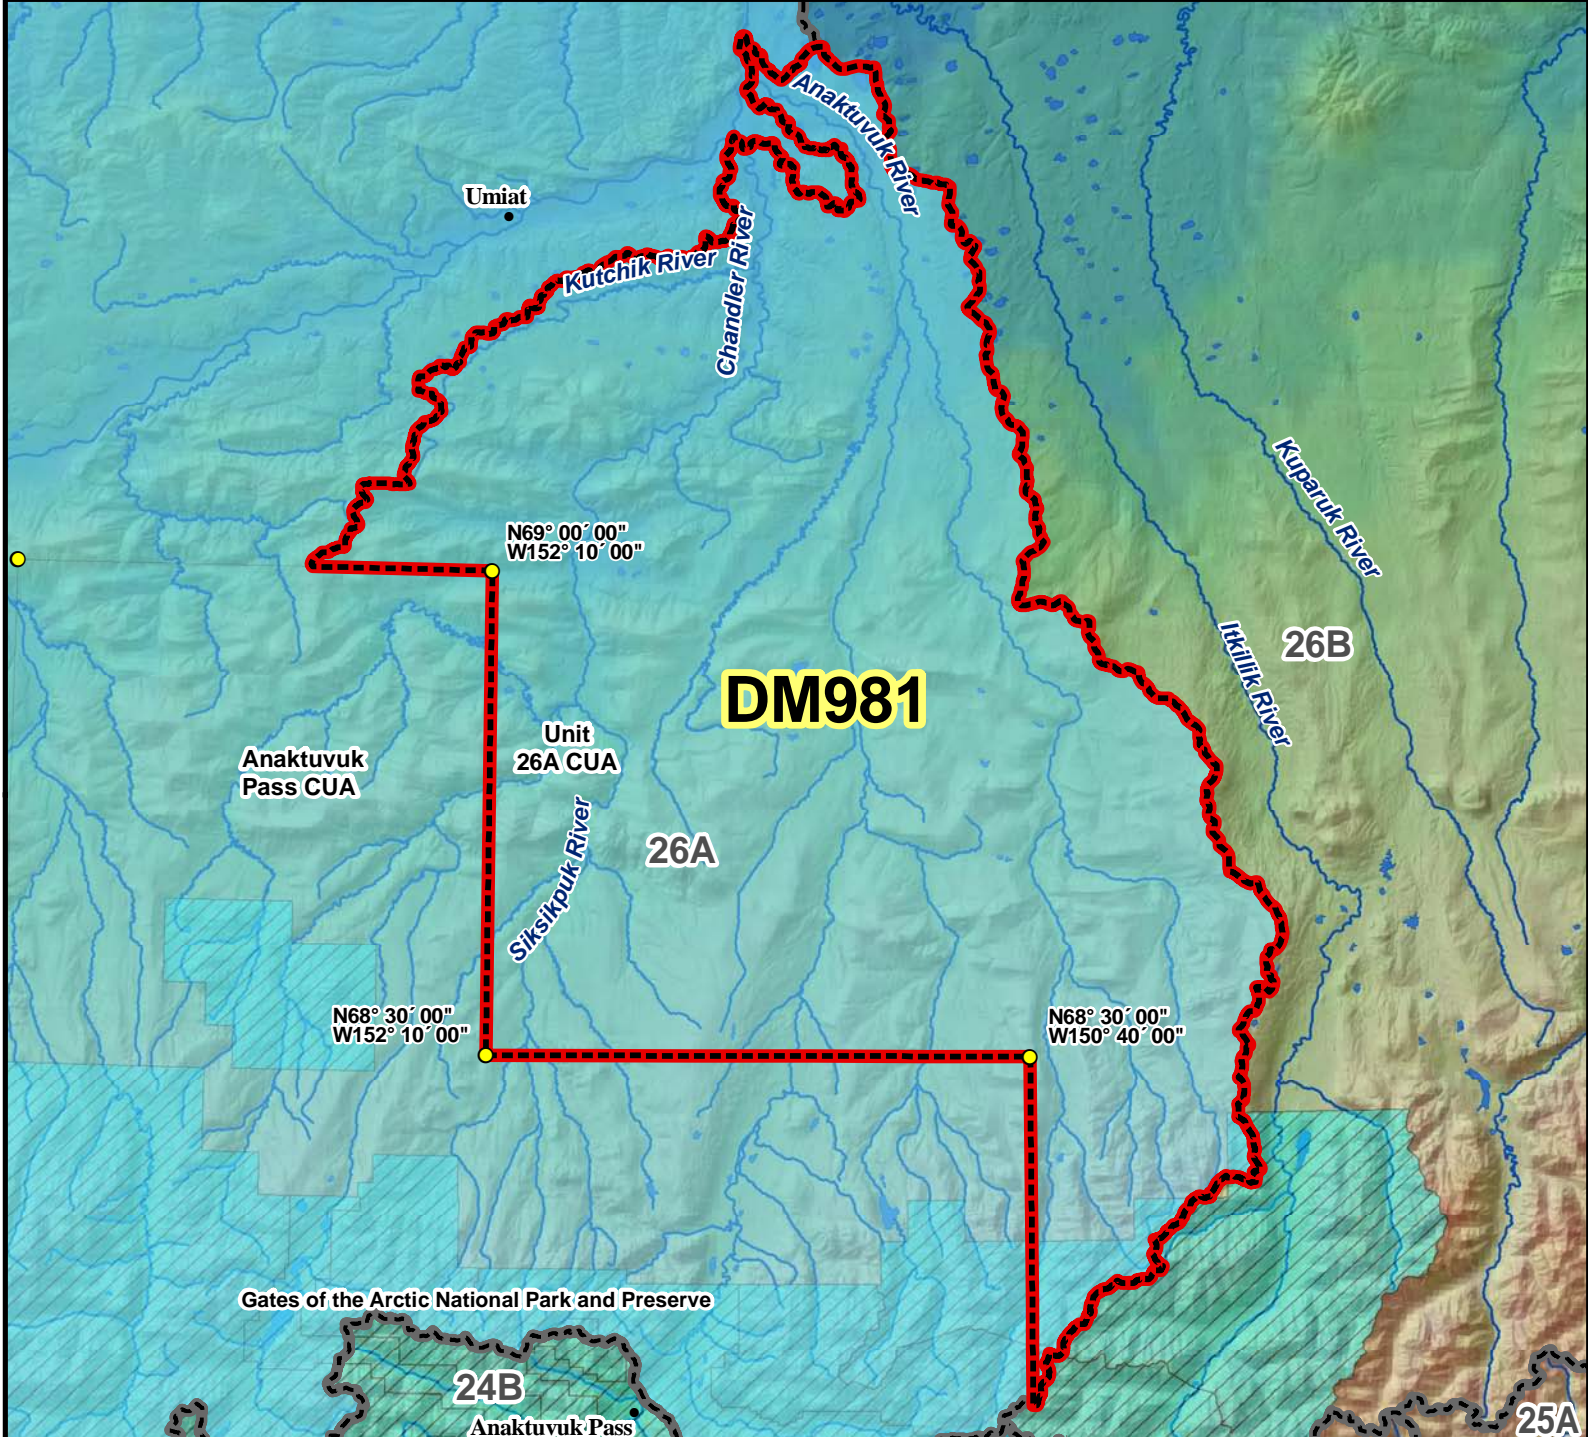

DM981 Moose Drawing Permit Hunt

AREA DESCRIPTION: Unit 26A, that portion in the Anaktuvuk River drainage, north of the Anaktuvuk Pass Controlled Use Area, and that portion in the Chandler River drainage north of the Anaktuvuk Pass Controlled Use Area.