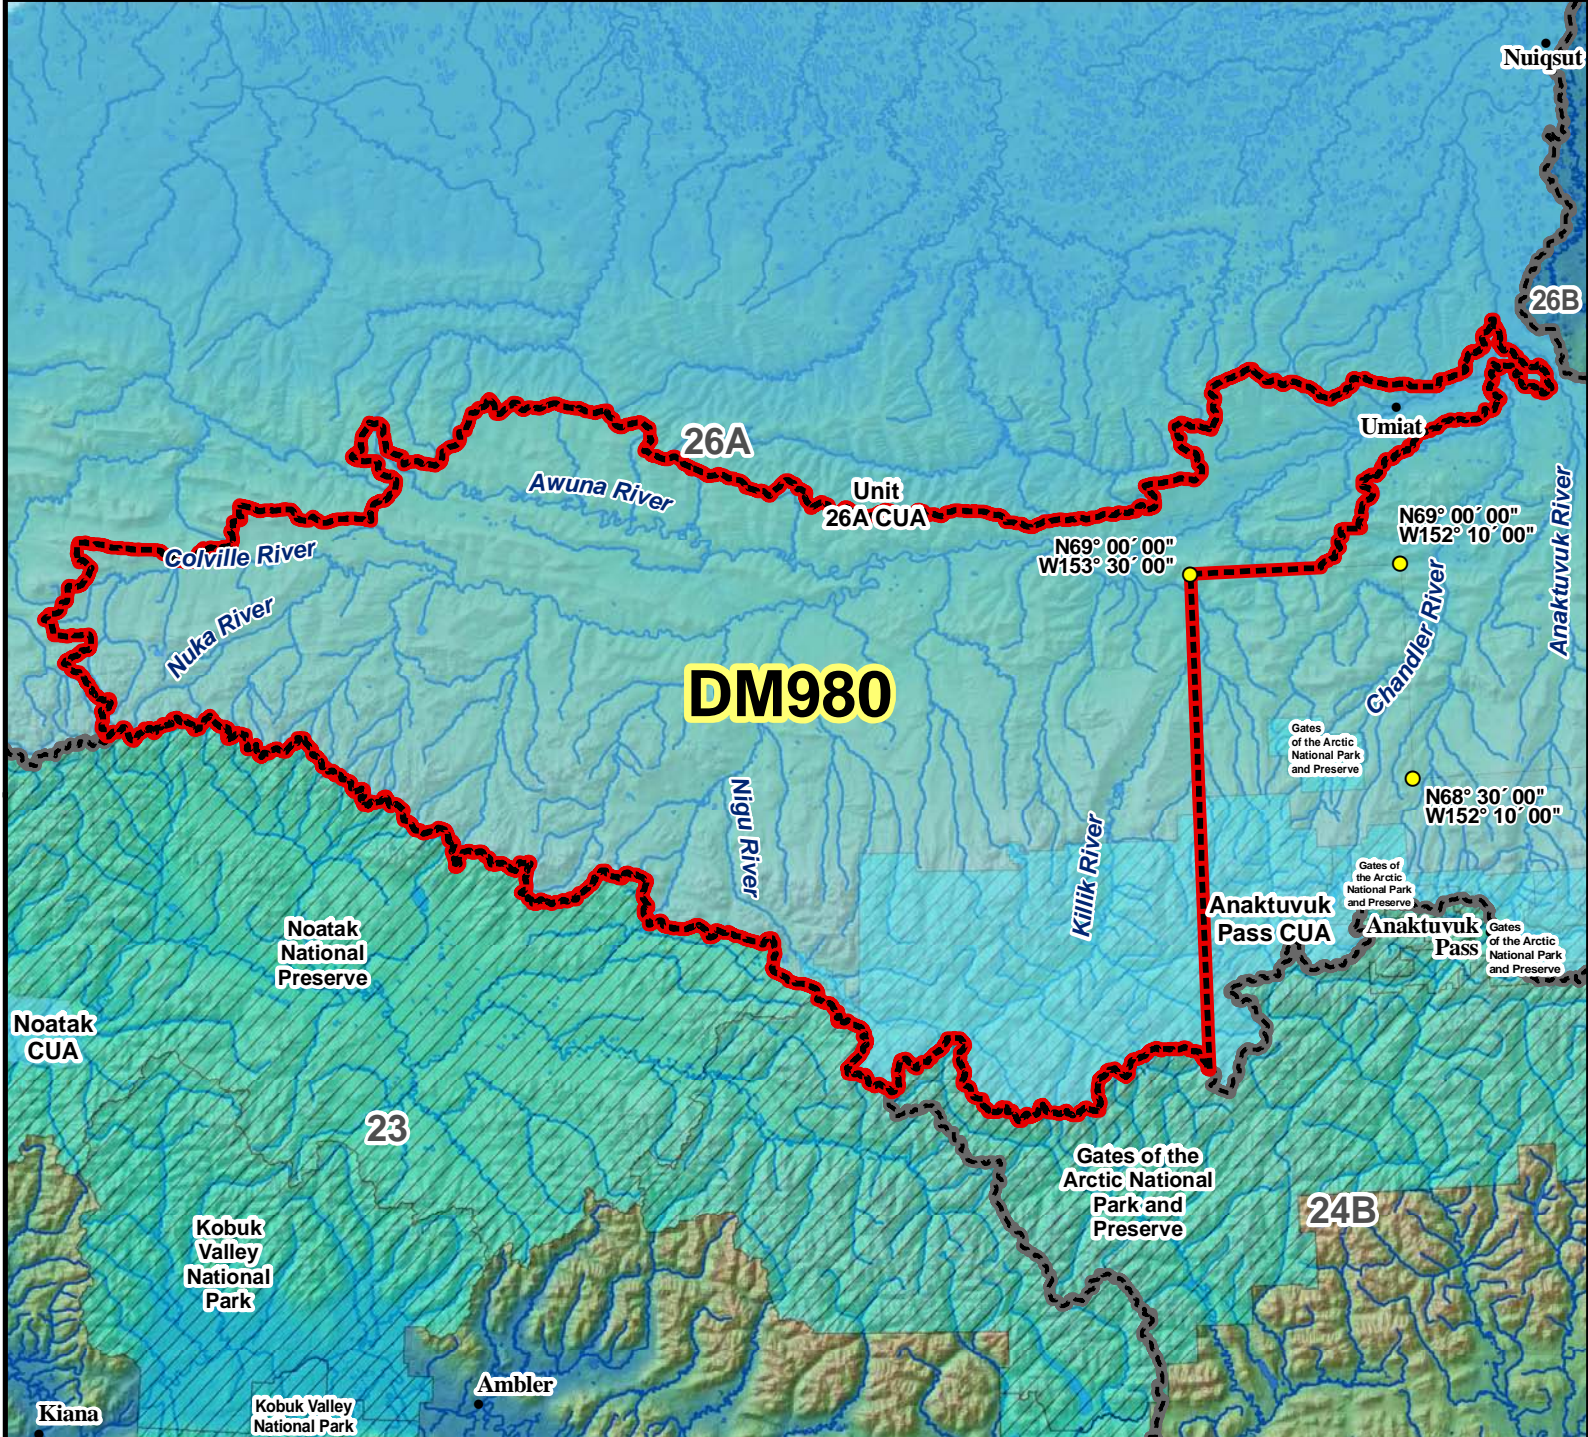

DM980 Moose Drawing Permit Hunt

AREA DESCRIPTION: Unit 26A, that portion in the Colville River drainage upstream from the mouth of the Anaktuvuk River and excluding the Chandler River drainage and the Anaktuvuk Pass Controlled Use Area.