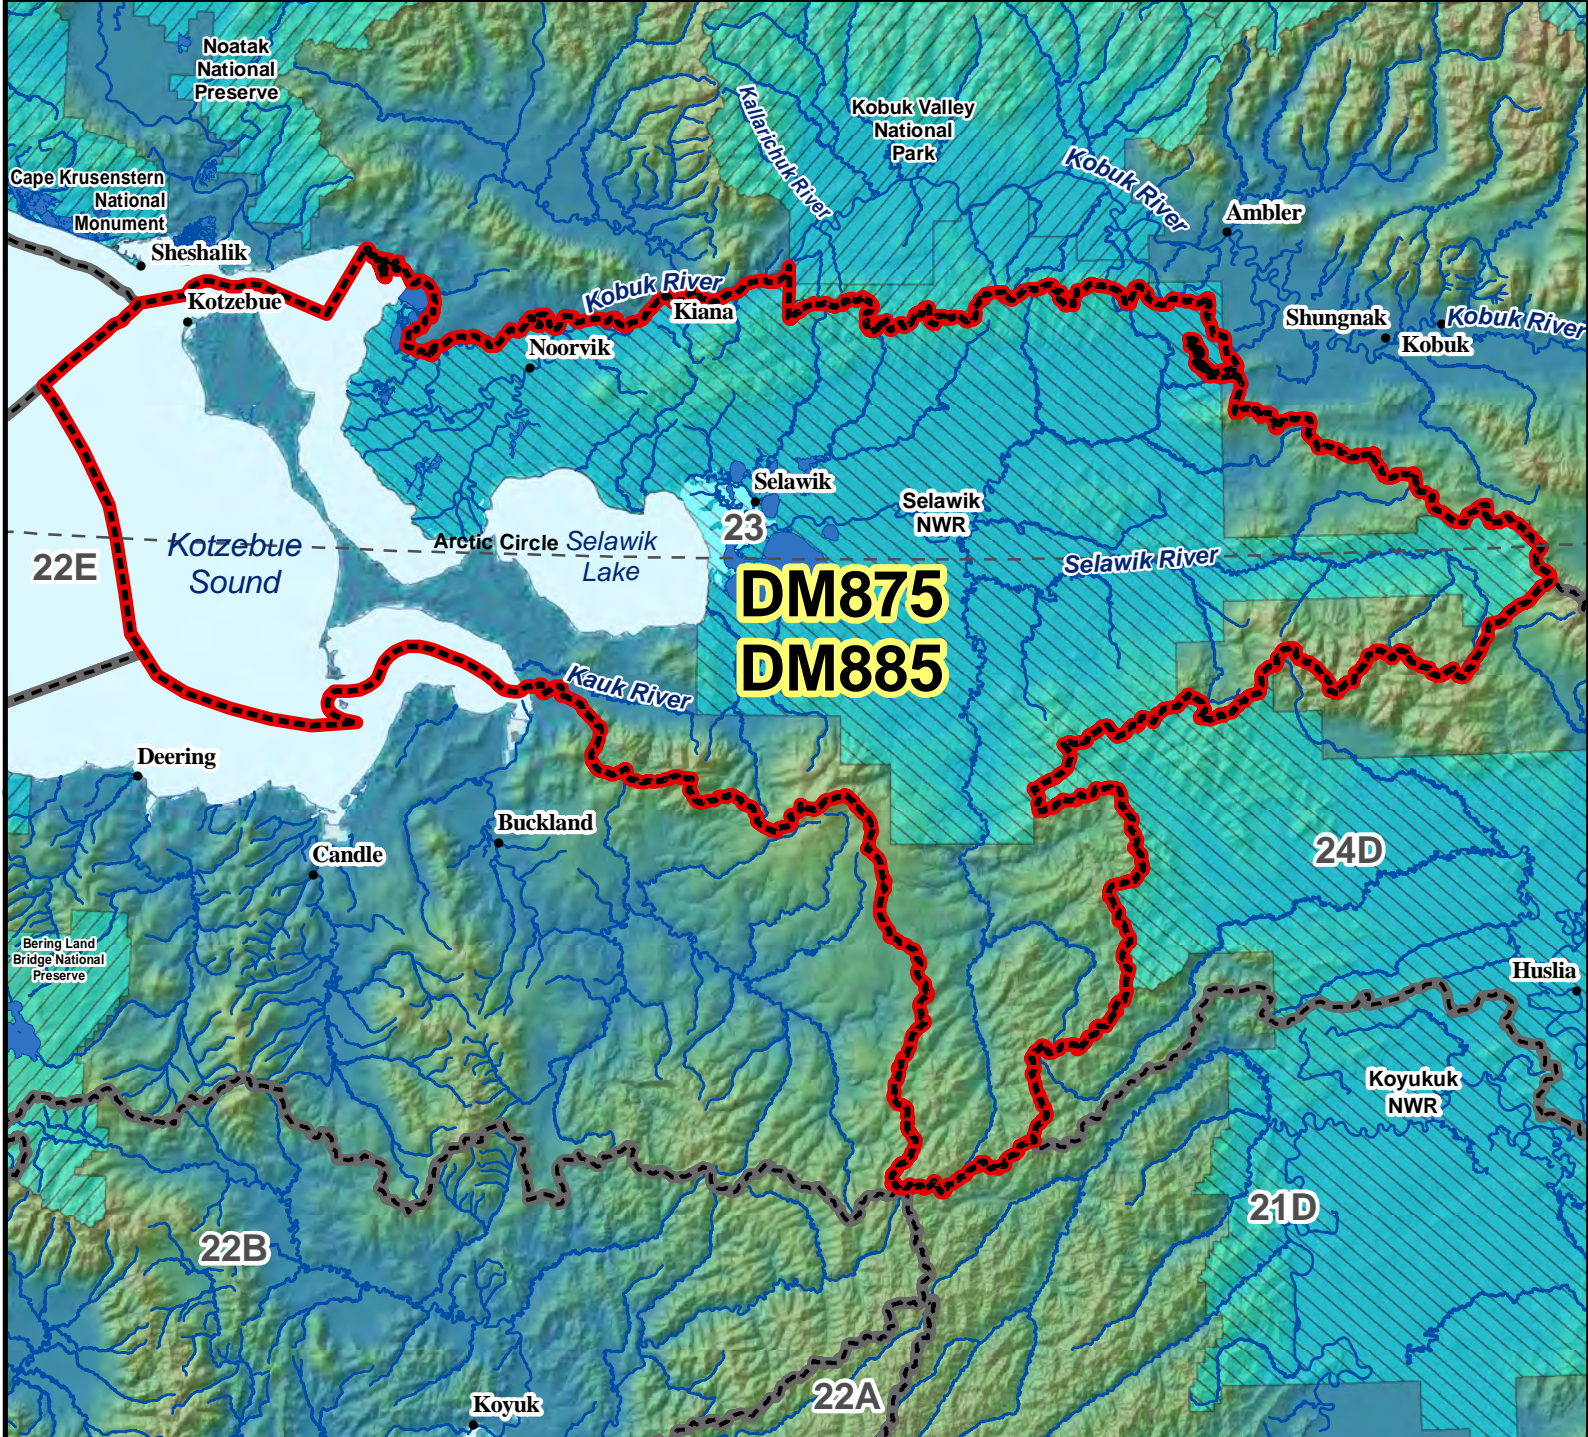

DM875 DM885 Moose Drawing Permit Hunt

AREA DESCRIPTION: Unit 23, that portion south of the north bank of the Kobuk River and Melvin Channel downstream of the Kobuk Valley National Park boundary below the Kallarichuk River mouth, the Selawik River drainage, the Kauk River drainage, and Baldwin Peninsula. This area includes: Kobuk River delta, Selawik River drainage, and the north side of Selawik Hills.

N

0 10 20 40 Miles

- Hunt Area
- Subunit Boundary
- Closed Area
- Controlled Use Area
- Management Area
- National Park/Monument
- National Wildlife Refuge
- Military Closure
- Other State Areas
- Closed to Hunting