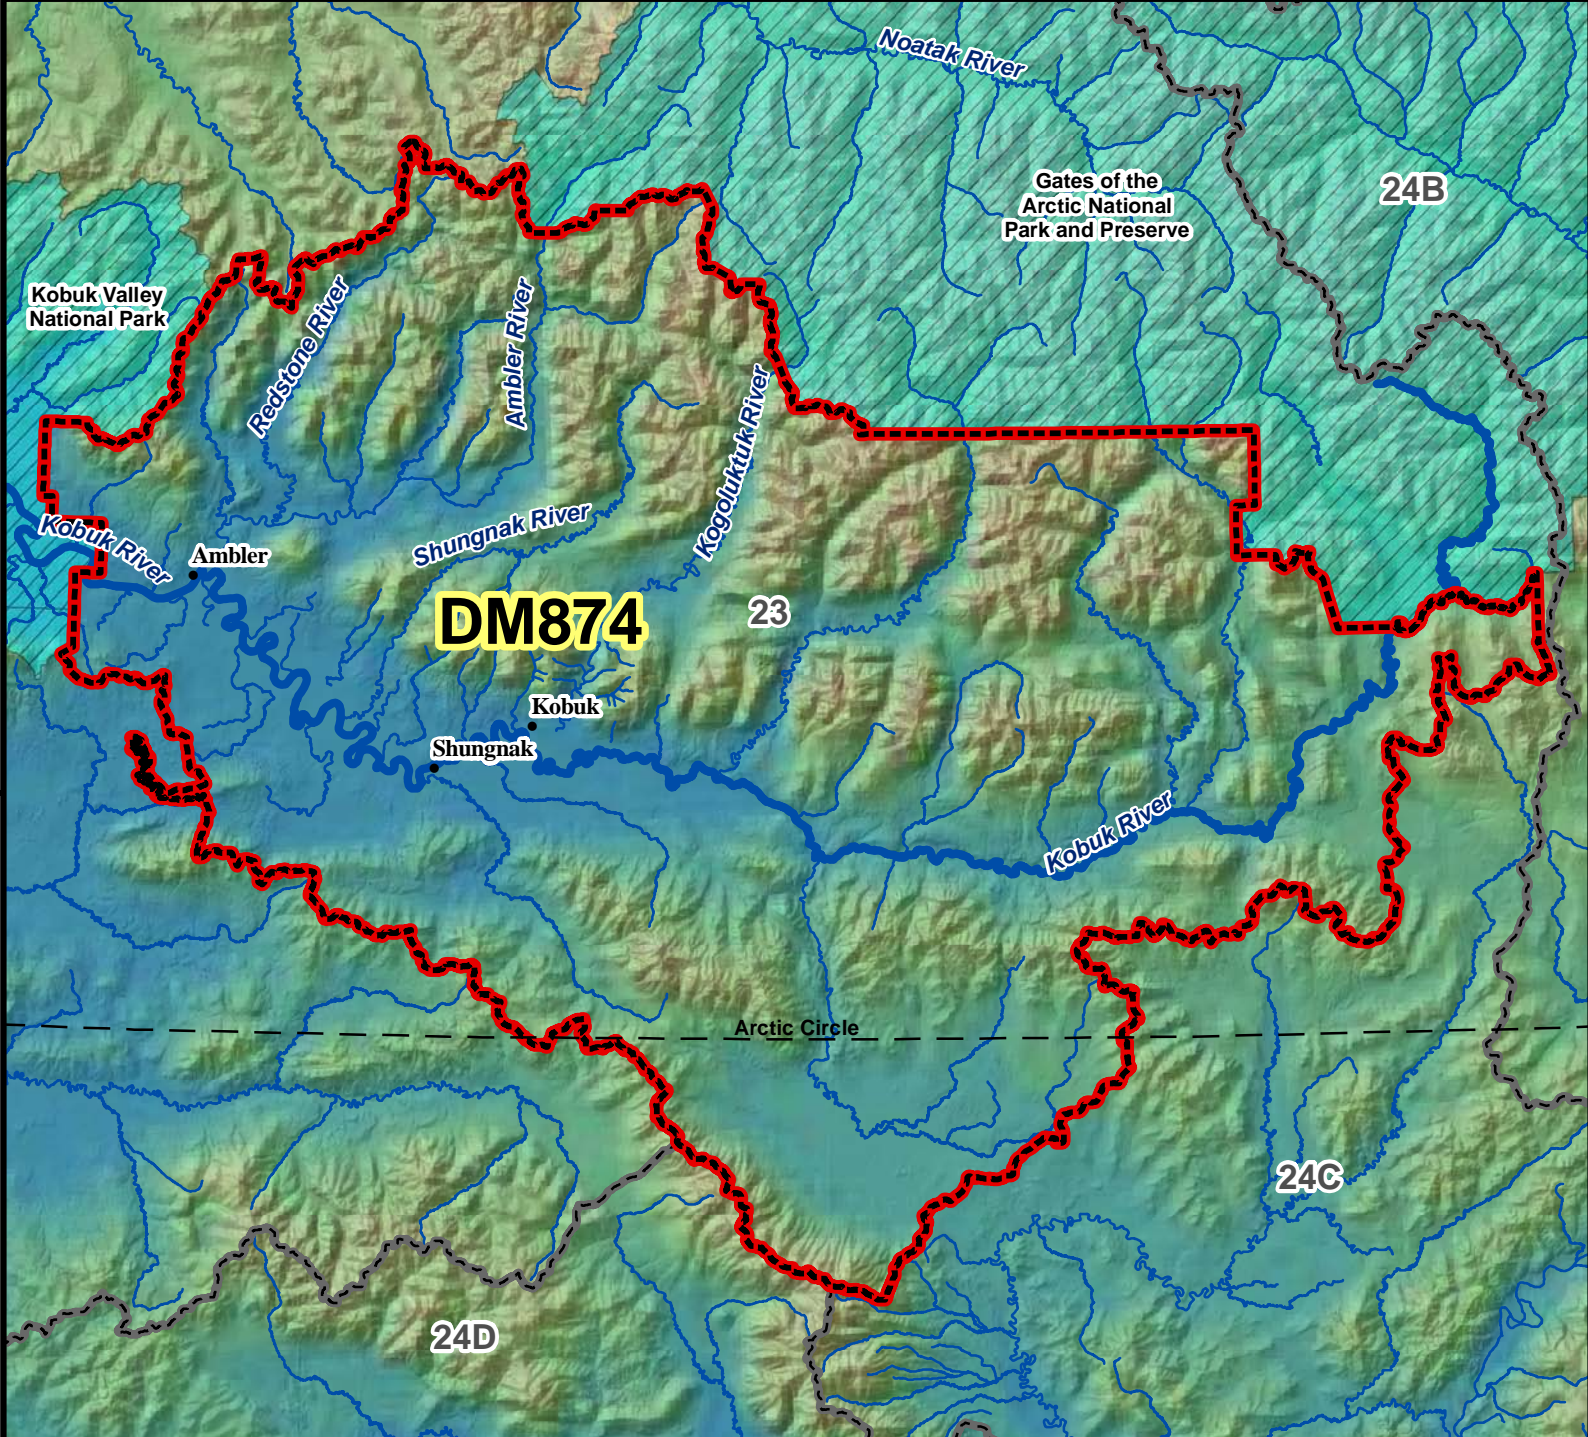

DM874 Moose Drawing Permit Hunt

DM874

AREA DESCRIPTION: Unit 23, Kobuk River drainage upstream of the Kobuk Valley National Park boundary near Ambler excluding Gates of the Arctic National Park. This area includes: Ambler River, Upper Kobuk River, Kogoluktuk River, Mauneluk River, Redstone River, Schwatka Mountains, Shungnak River.

N

0 5 10 20 Miles

- Hunt Area
- Subunit Boundary
- Closed Area
- Controlled Use Area
- Management Area
- National Park/Monument
- National Wildlife Refuge
- Military Closure
- Other State Areas
- Closed to Hunting