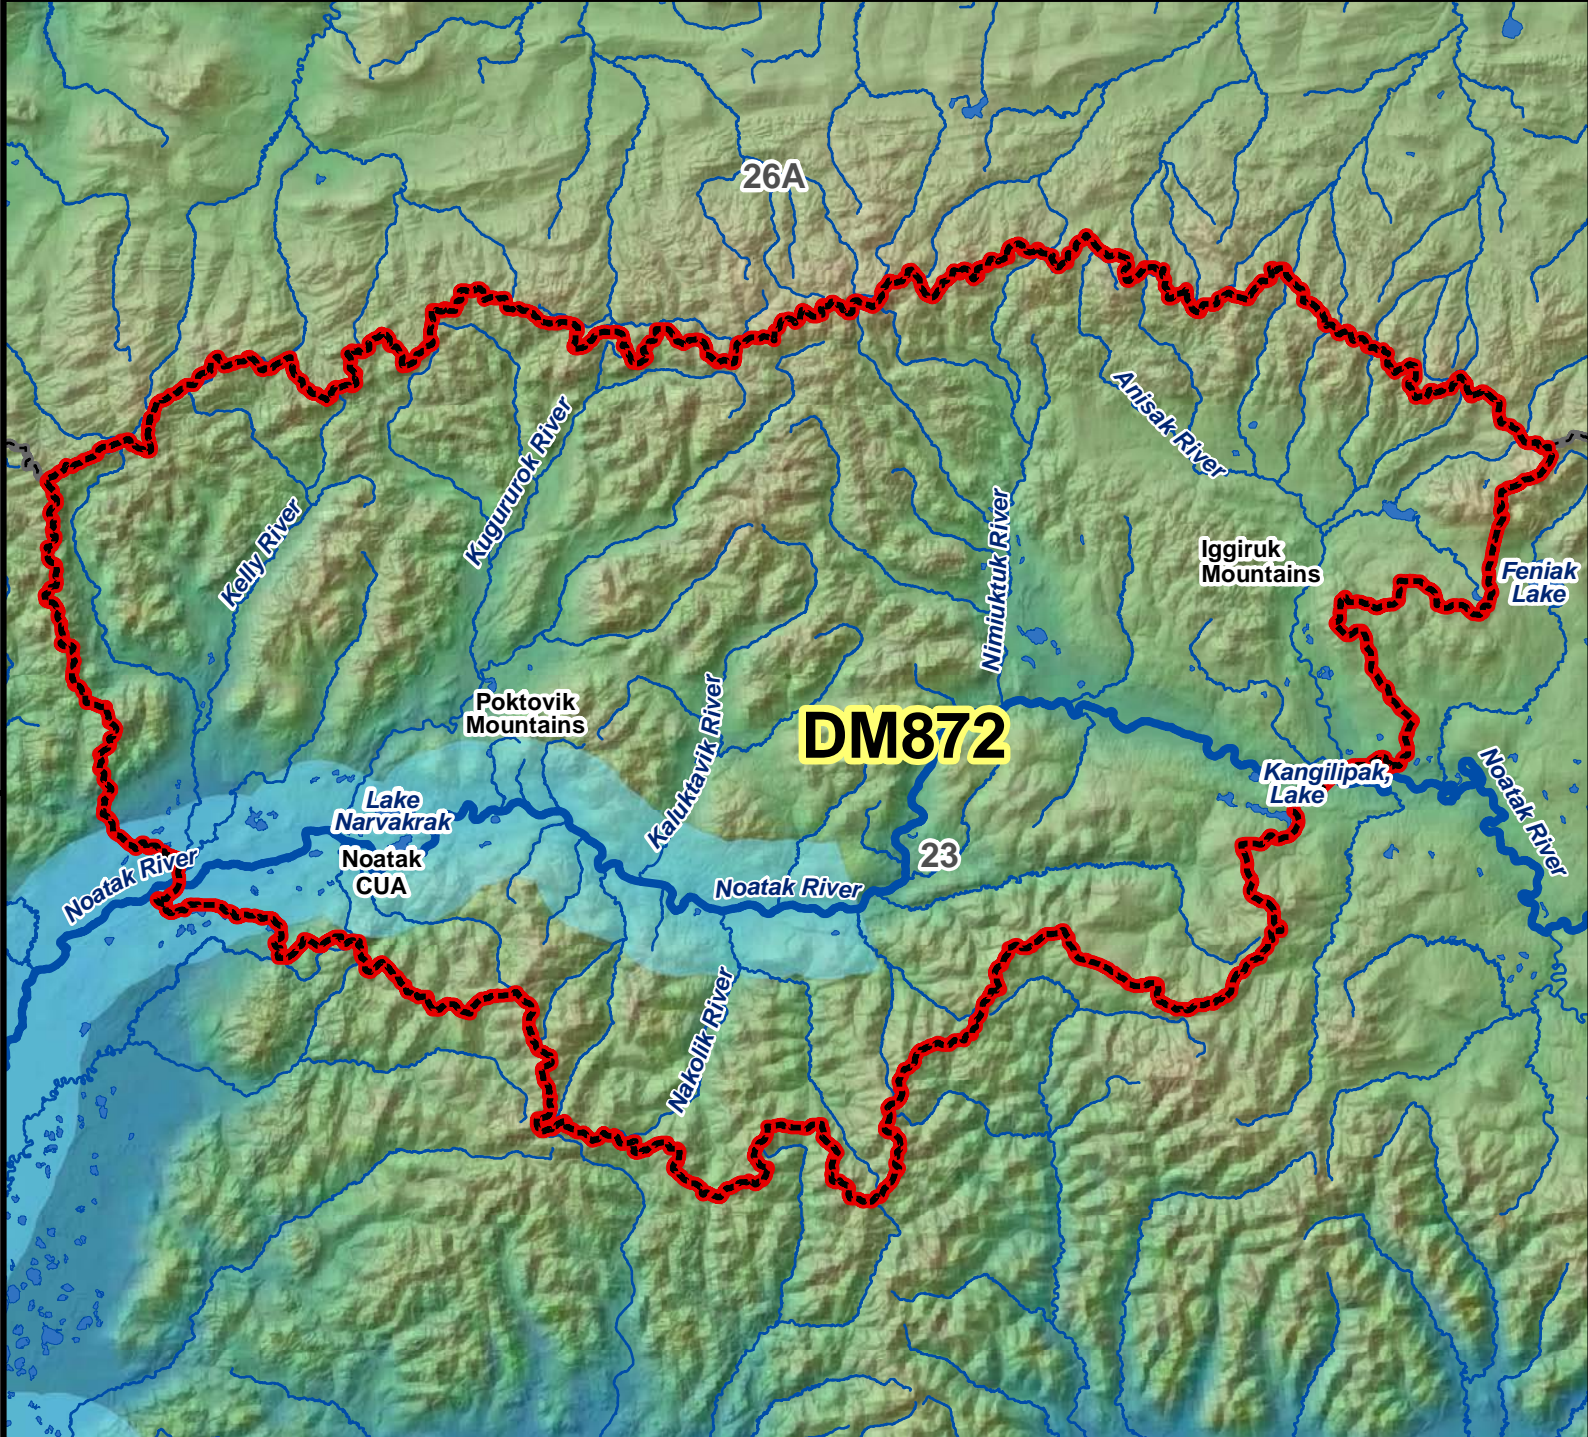

DM872 Moose Drawing Permit Hunt

AREA DESCRIPTION: Unit 23, that portion of the Noatak River drainage upstream of and including the Kelly River drainage, downstream of and including the Anisak River drainage, and downstream and west of Lake Kangilipak. This area includes: Anisak River, Iggiuk Mountains, Kaluktavik River, Kelly River, Kugururok River, Lake Narvakrak, Nakolik River, Nimiuktuk River, Middle Noatak River, Poktovik Mountains.