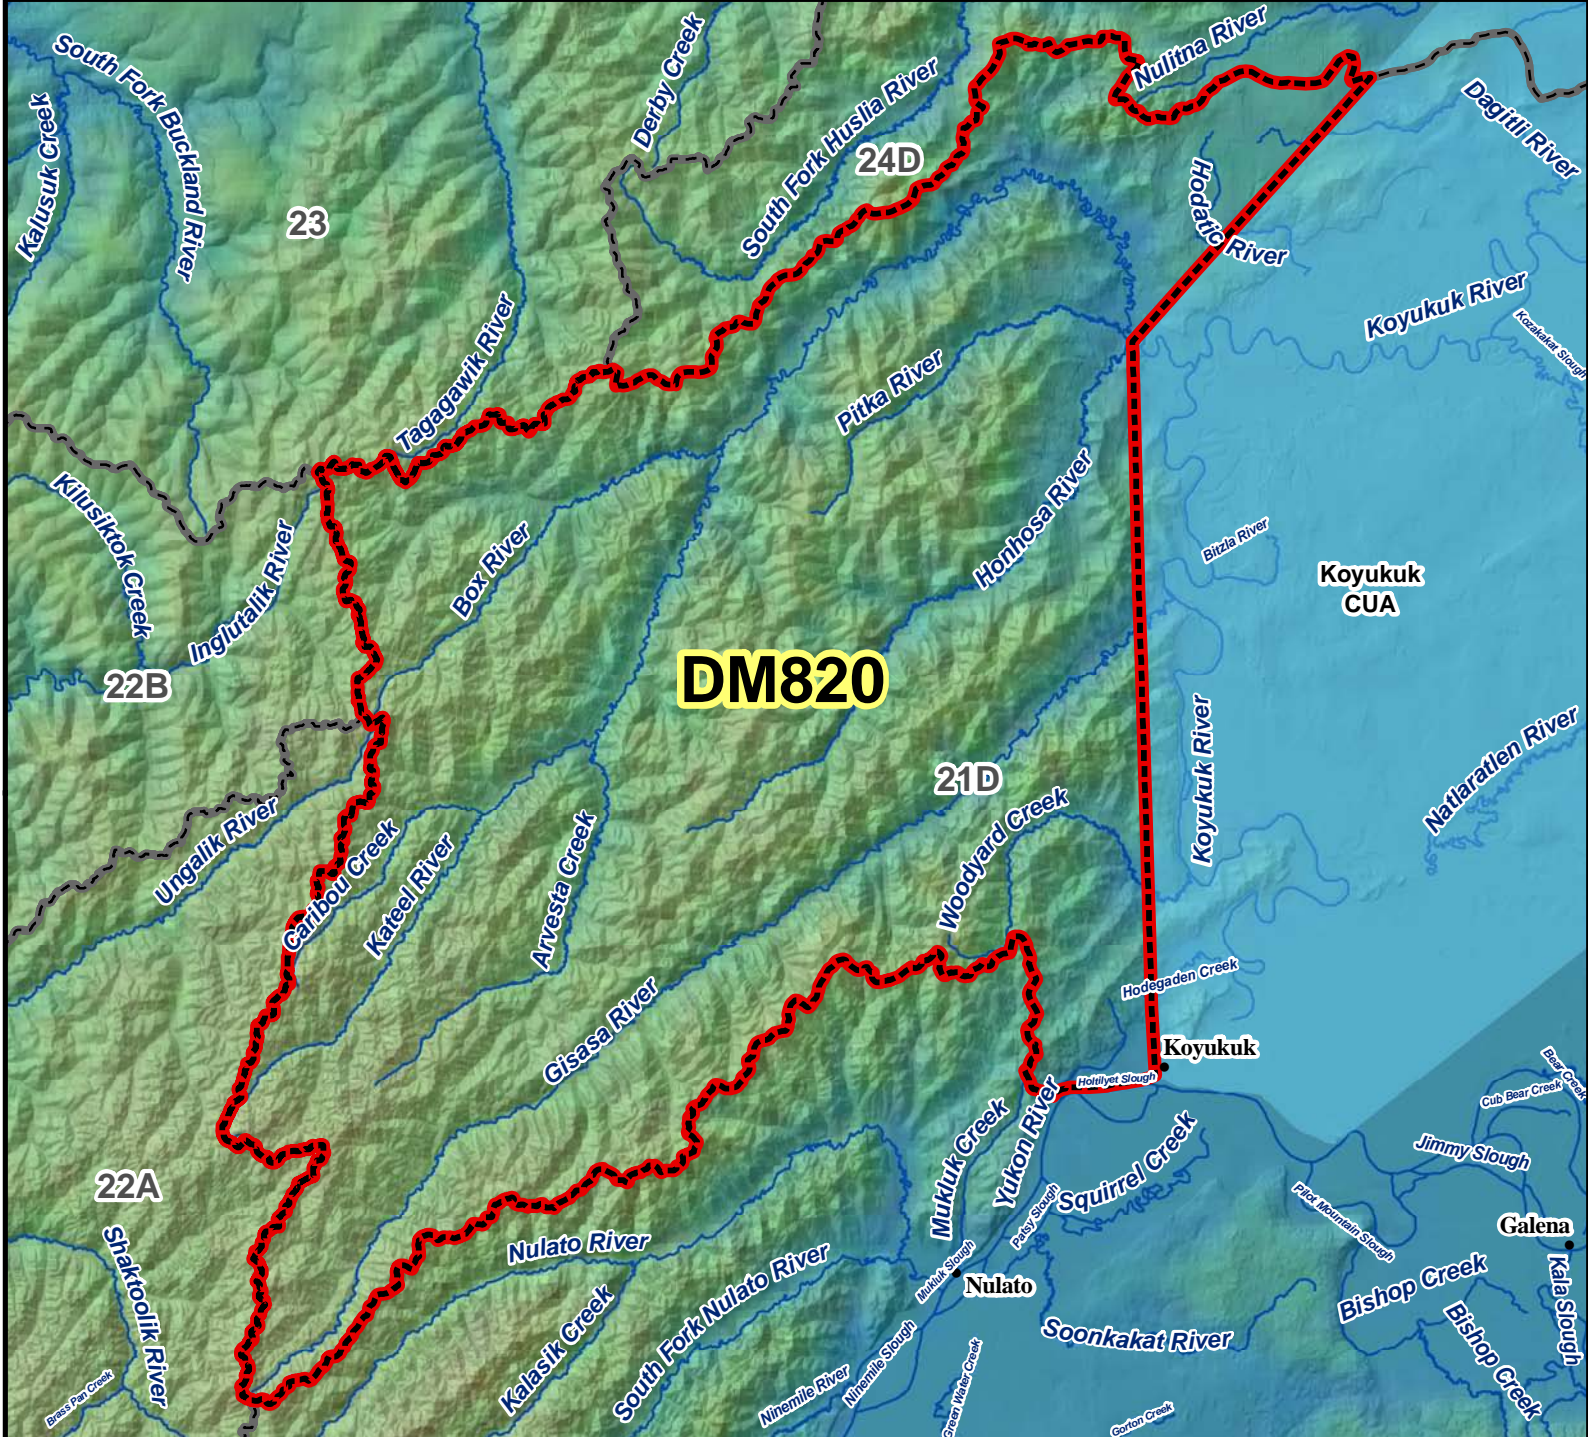

DM820 Moose Drawing Permit Hunt

AREA DESCRIPTION: Unit 21D, that portion within the Koyukuk River drainage west of the Koyukuk Controlled Use Area.