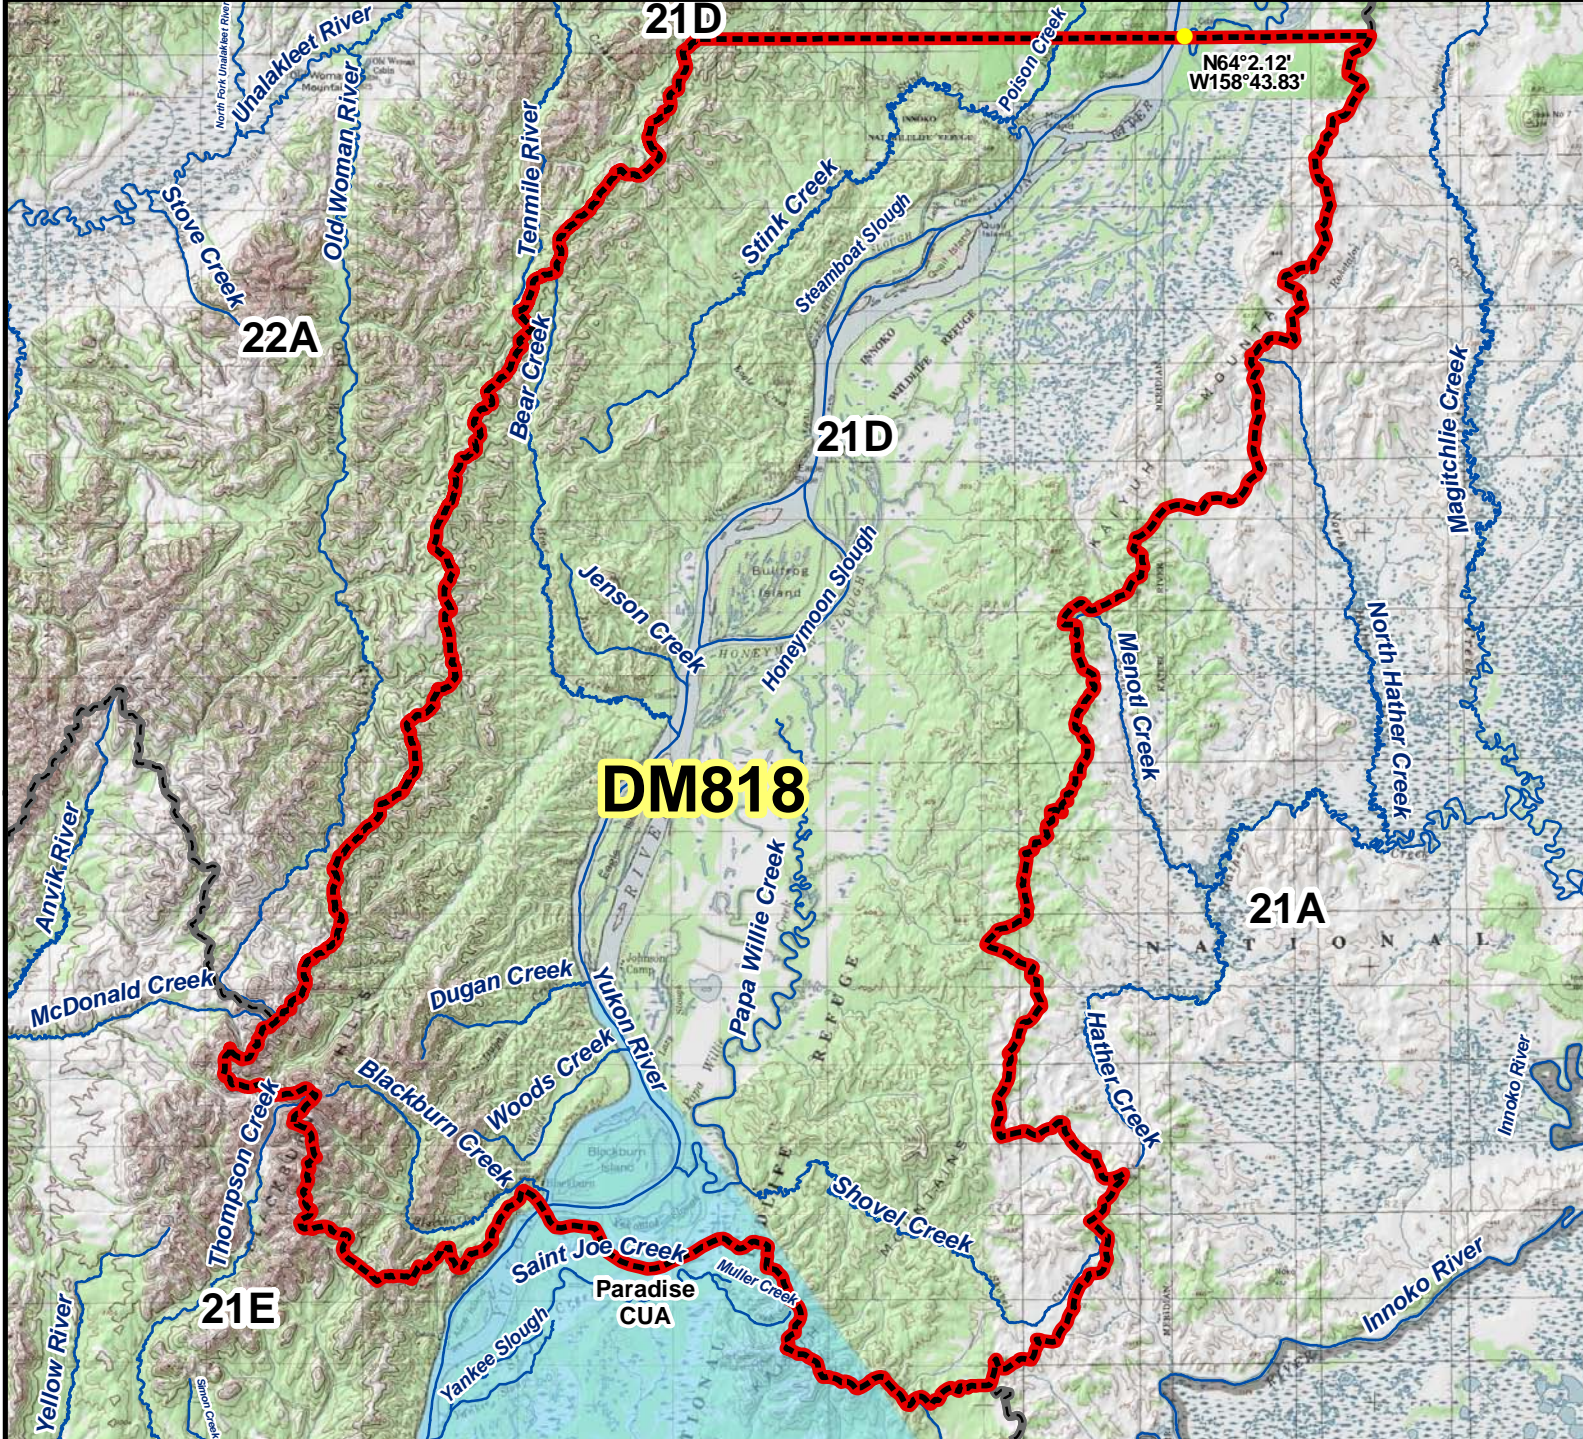

DM818 Moose Drawing Permit Hunt

AREA DESCRIPTION: Unit 21D, that portion of the Yukon River drainage south of an east-west line extending from the point at the south bank of the mouth of the Khotol River near N64°02.12', W158°43.83'.