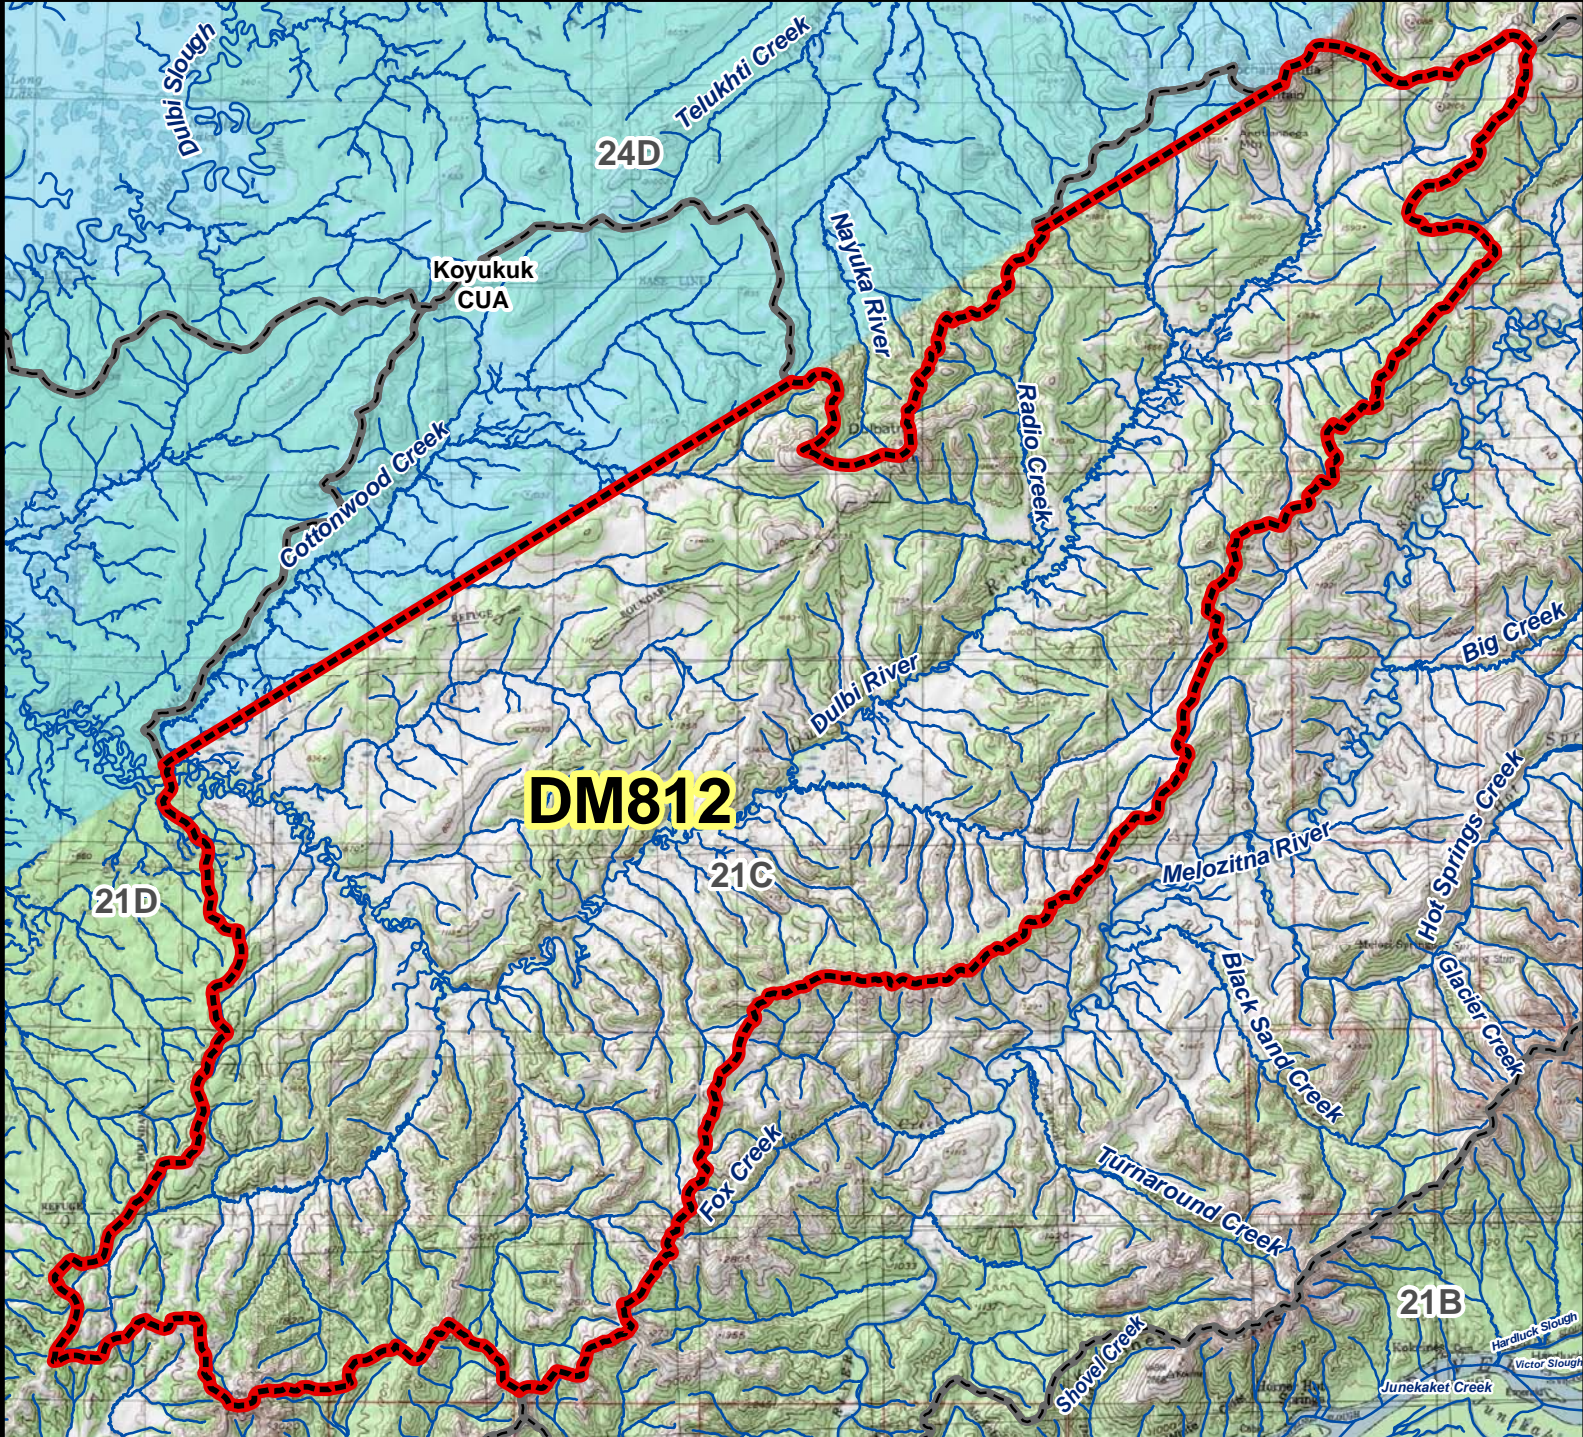

DM812 Moose Drawing Permit Hunt

AREA DESCRIPTION: Unit 21C, within the Dulbi River drainage, east of the Koyukuk Controlled Use Area.

N
0 3 6 12 Miles

- Hunt Area
- Subunit Boundary
- Closed Area
- Controlled Use Area
- Management Area
- National Park/Monument
- National Wildlife Refuge
- Military Closure
- Other State Areas
- Closed to Hunting