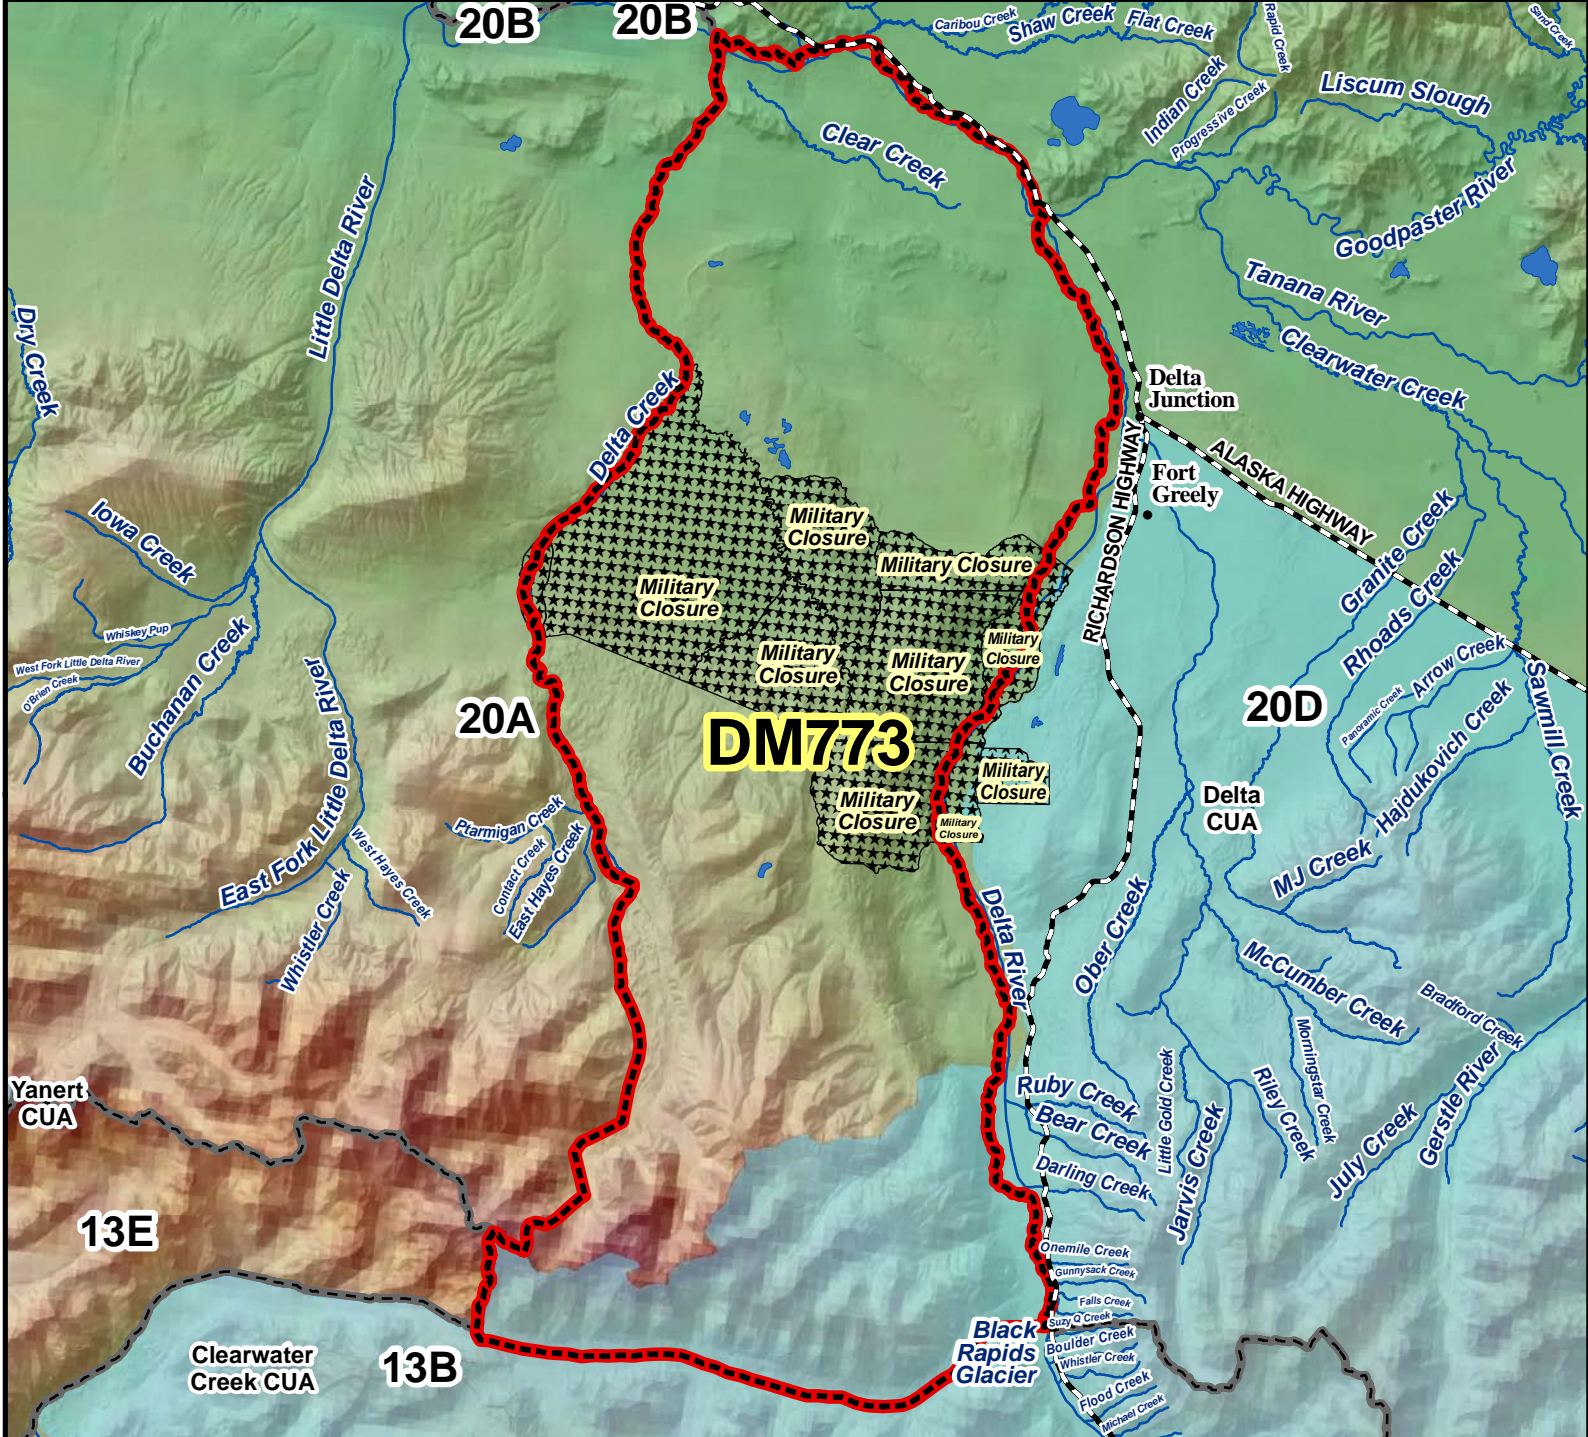

DM773 Moose Drawing Permit Hunt

AREA DESCRIPTION: Unit 20A; that portion of Unit 20A bounded on the north by the north bank of the Tanana River, bounded on the west by the west bank of Delta Creek, bounded on the south by Black Rapids Glacier, and bounded on the east by the west bank of the Delta River.