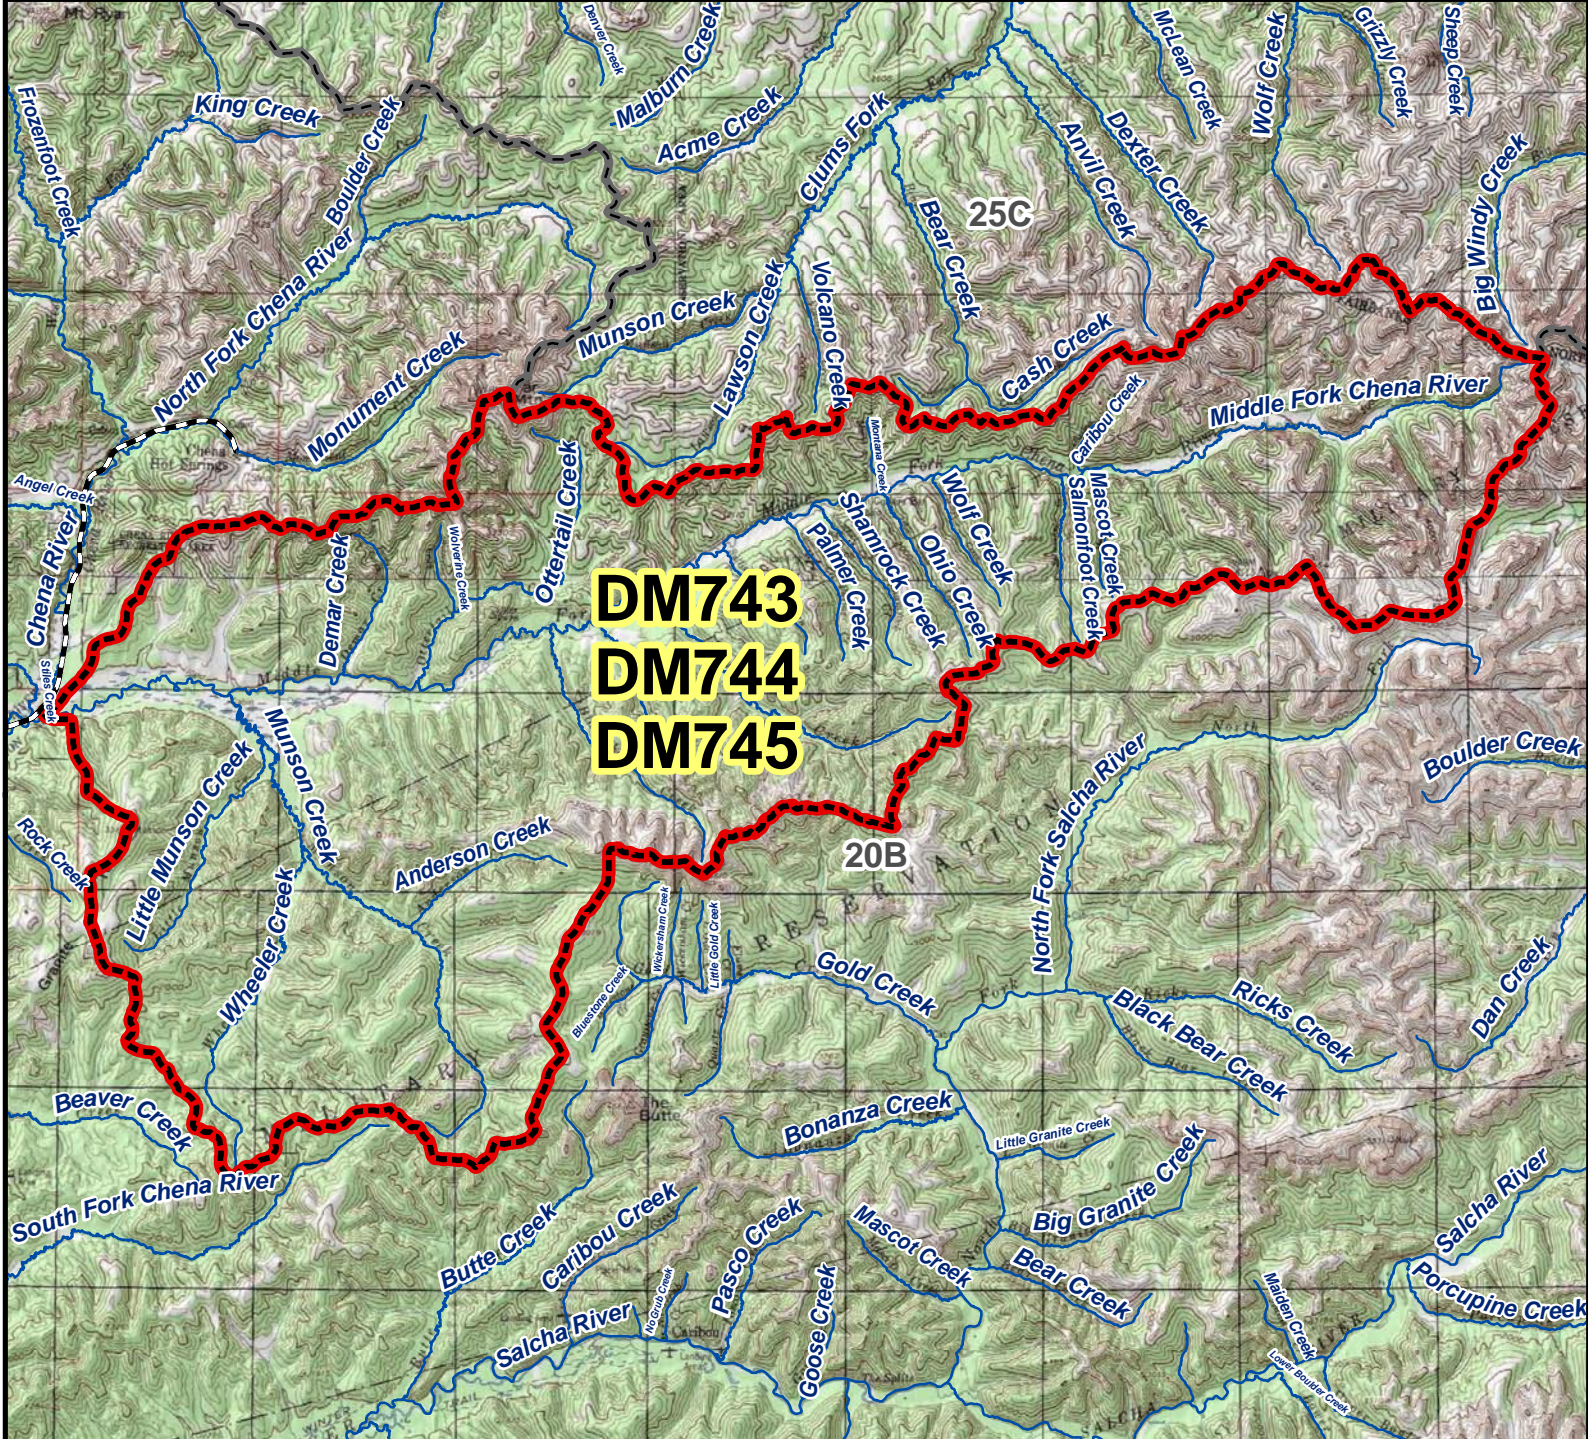

DM743 DM744 DM745 Moose Drawing Permit Hunt

AREA DESCRIPTION: Unit 20B, that portion drained by the Middle Fork Chena River.