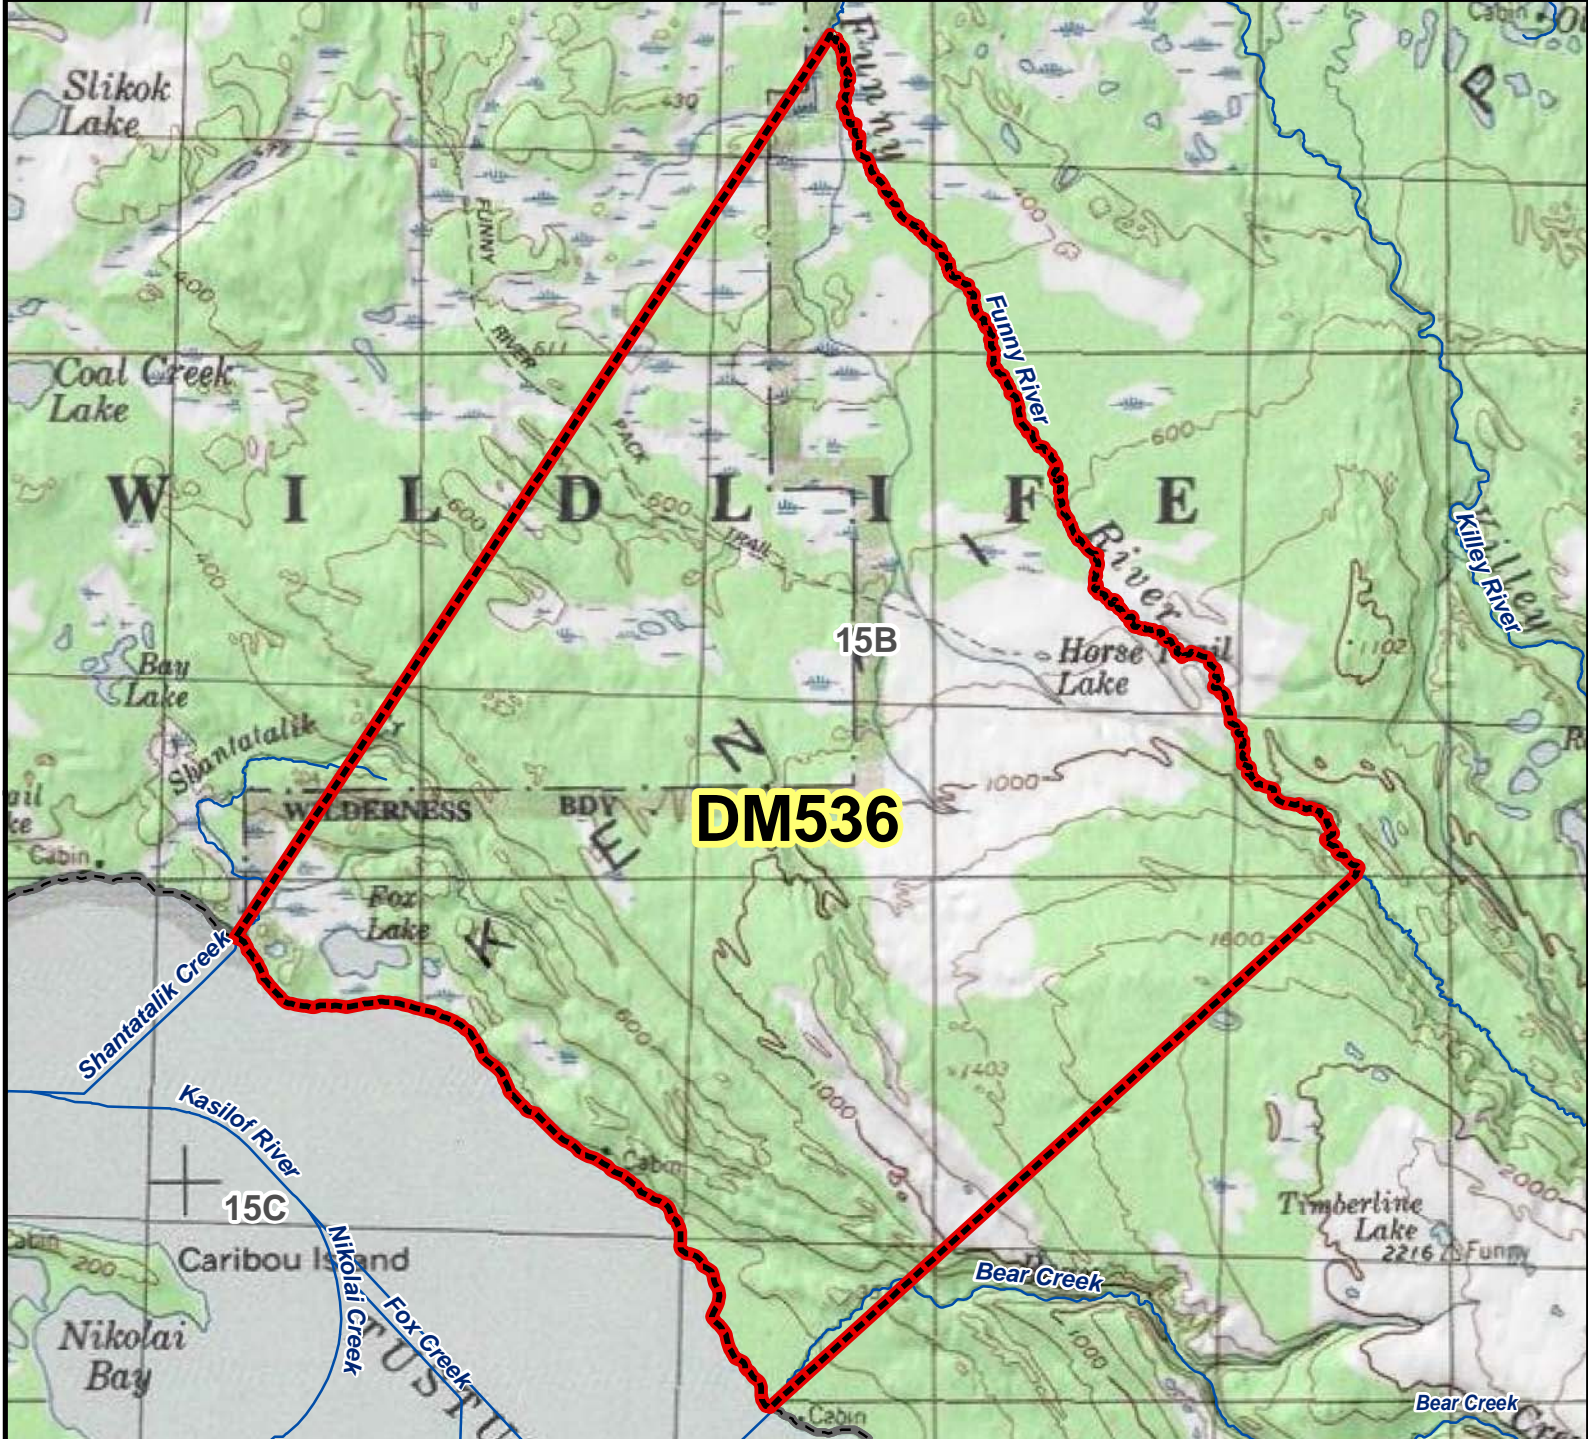

# DM536 Moose Drawing Permit Hunt

**AREA DESCRIPTION:** Unit 15B, Southwest Funny River, that portion southeast of a line from the mouth of the Shantatalik Creek northeast to the mouth of the westernmost fork of the Funny River, bordered on the northeast by the Funny River, bordered on the southeast by a line extending southwest to northeast from the mouth of Bear Creek to the Funny River, bordered on the south by Bear Creek, and bordered on the southwest by Tustumena Lake.