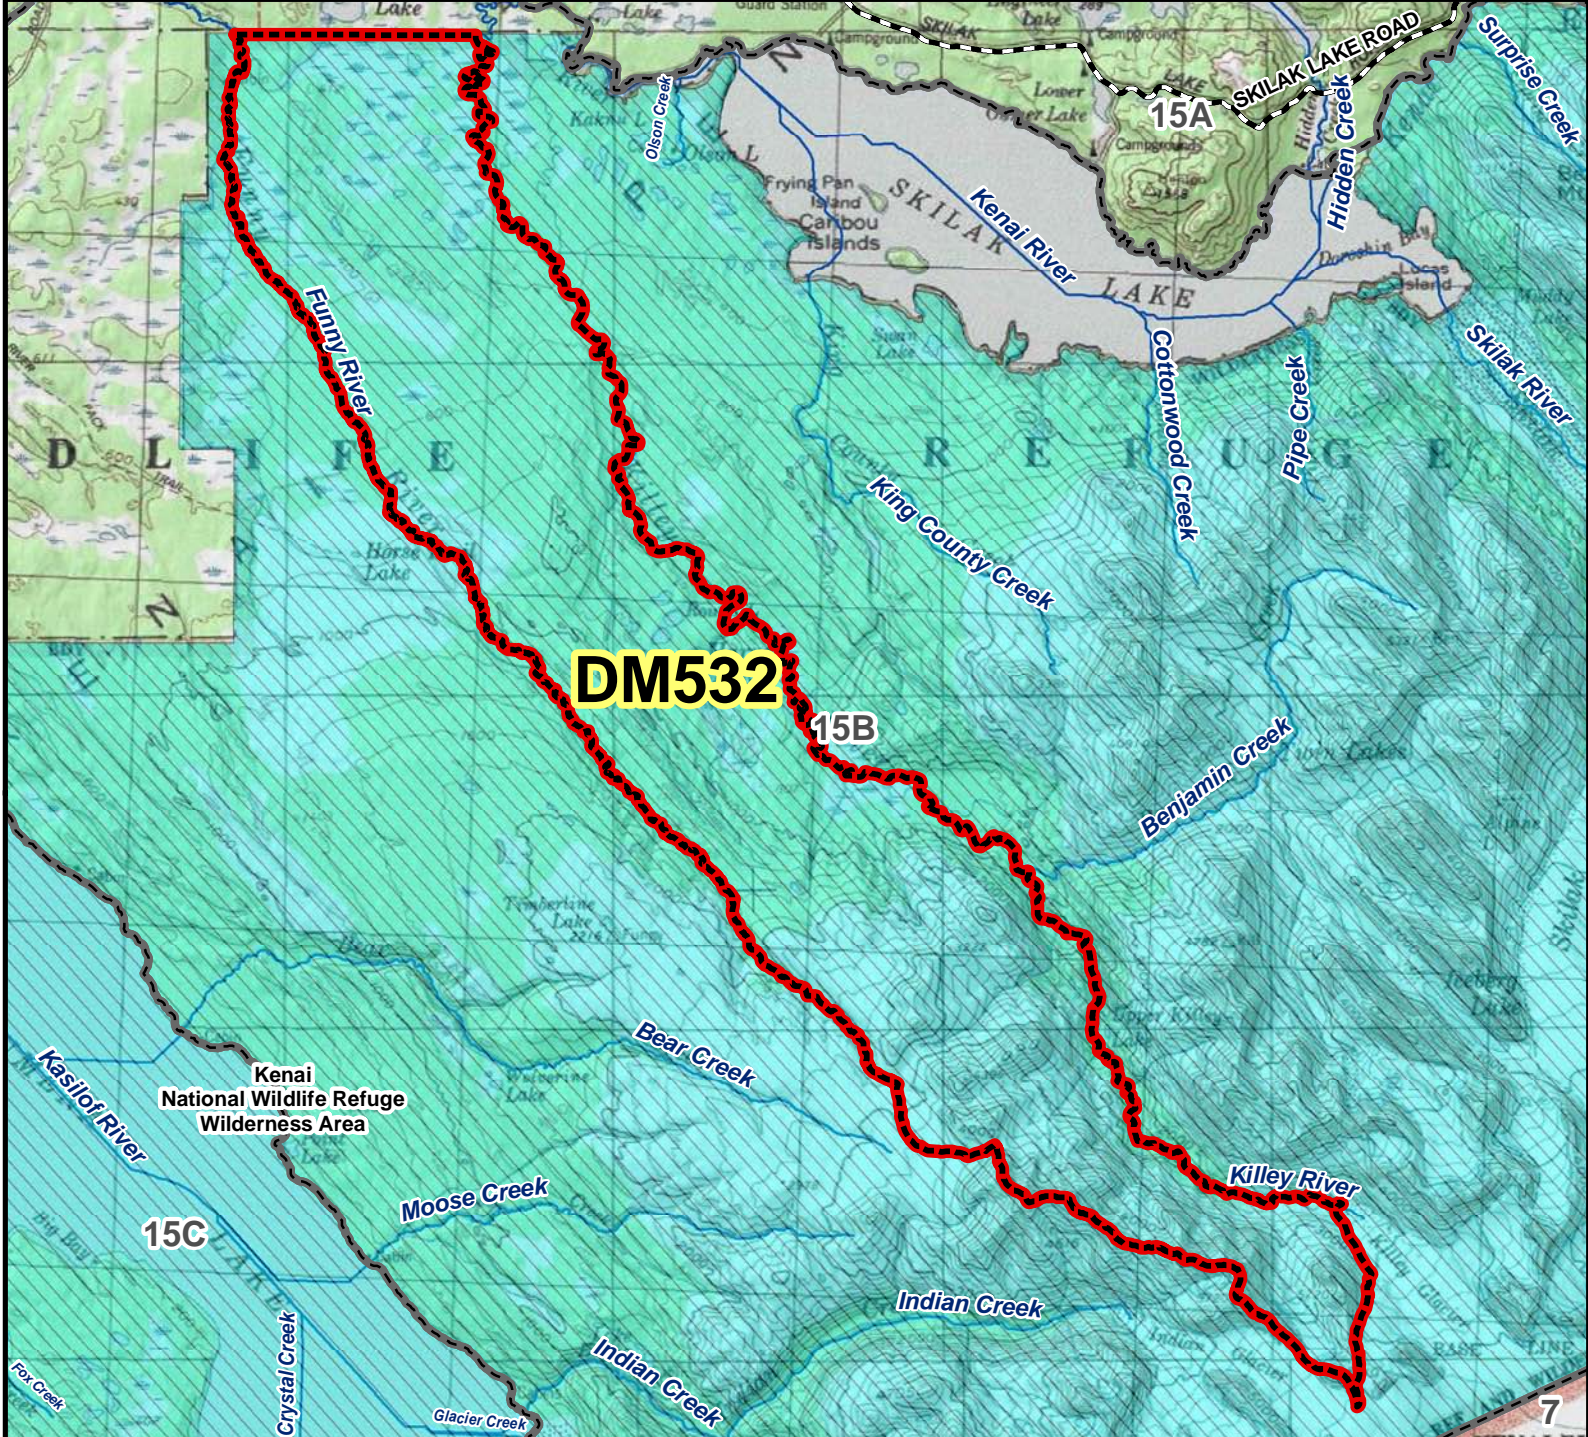

DM532 Moose Drawing Permit Hunt

AREA DESCRIPTION: Unit 15B, Funny and Killey Rivers, that portion bordered on the north by the Kenai National Wildlife Refuge boundary, on the east by Killey River and Killey Glacier, on the south by Harding Icefield, and on the west by the eastern-most fork of the Funny River to its head, then southeast across the divide along the northeast side of Indian Glacier to the Harding Icefield.