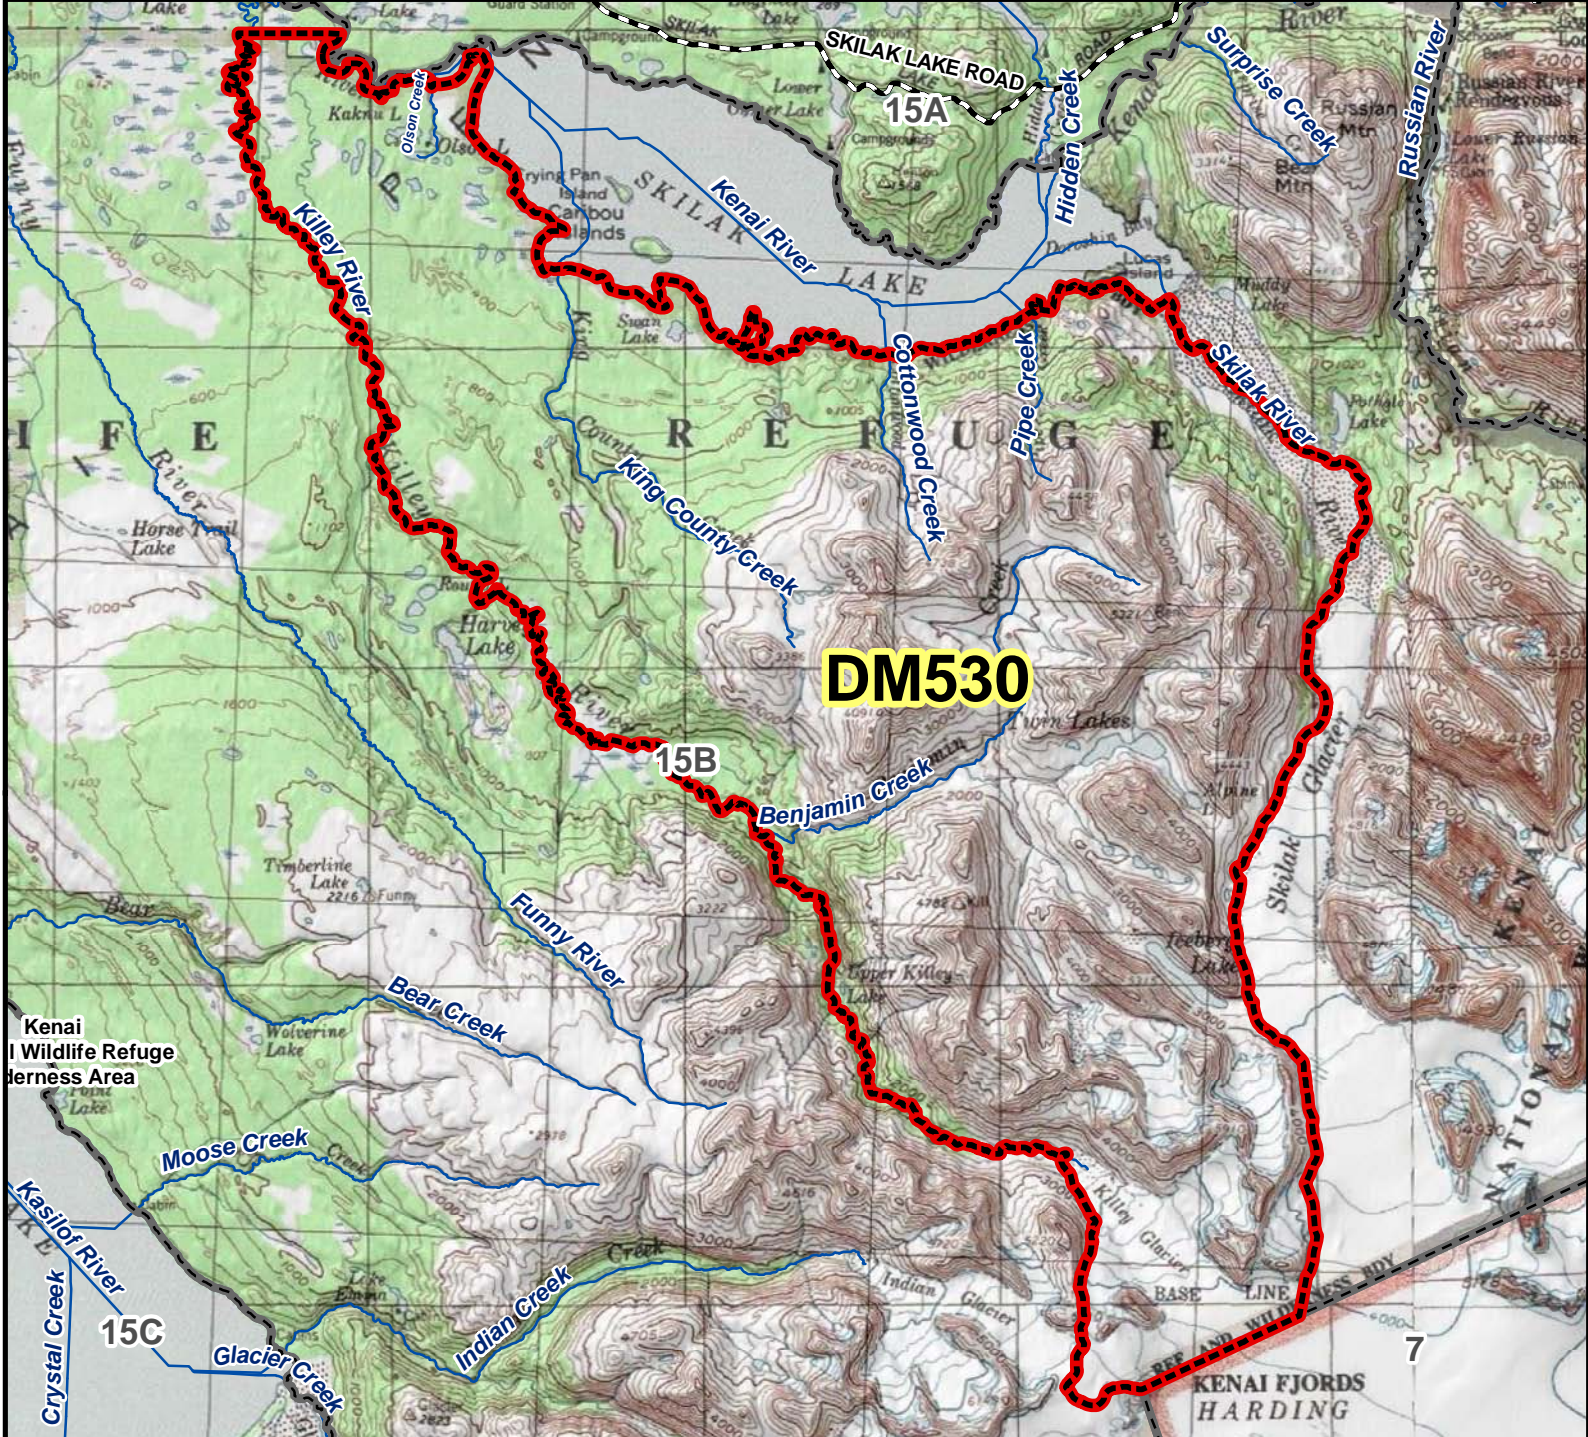

DM530 Moose Drawing Permit Hunt

AREA DESCRIPTION: Unit 15B, south of Skilak Lake, that portion bordered on the north by the Kenai River and Skilak Lake, on the east by Skilak River and Skilak Glacier, on the south by the Harding Icefield and on the west by Killey River and Killey Glacier.

N

0 1.5 3 6 Miles

- Hunt Area
- Subunit Boundary
- Closed Area
- Controlled Use Area
- Management Area
- National Park/Monument
- National Wildlife Refuge
- Military Closure
- Other State Areas
- Closed to Hunting