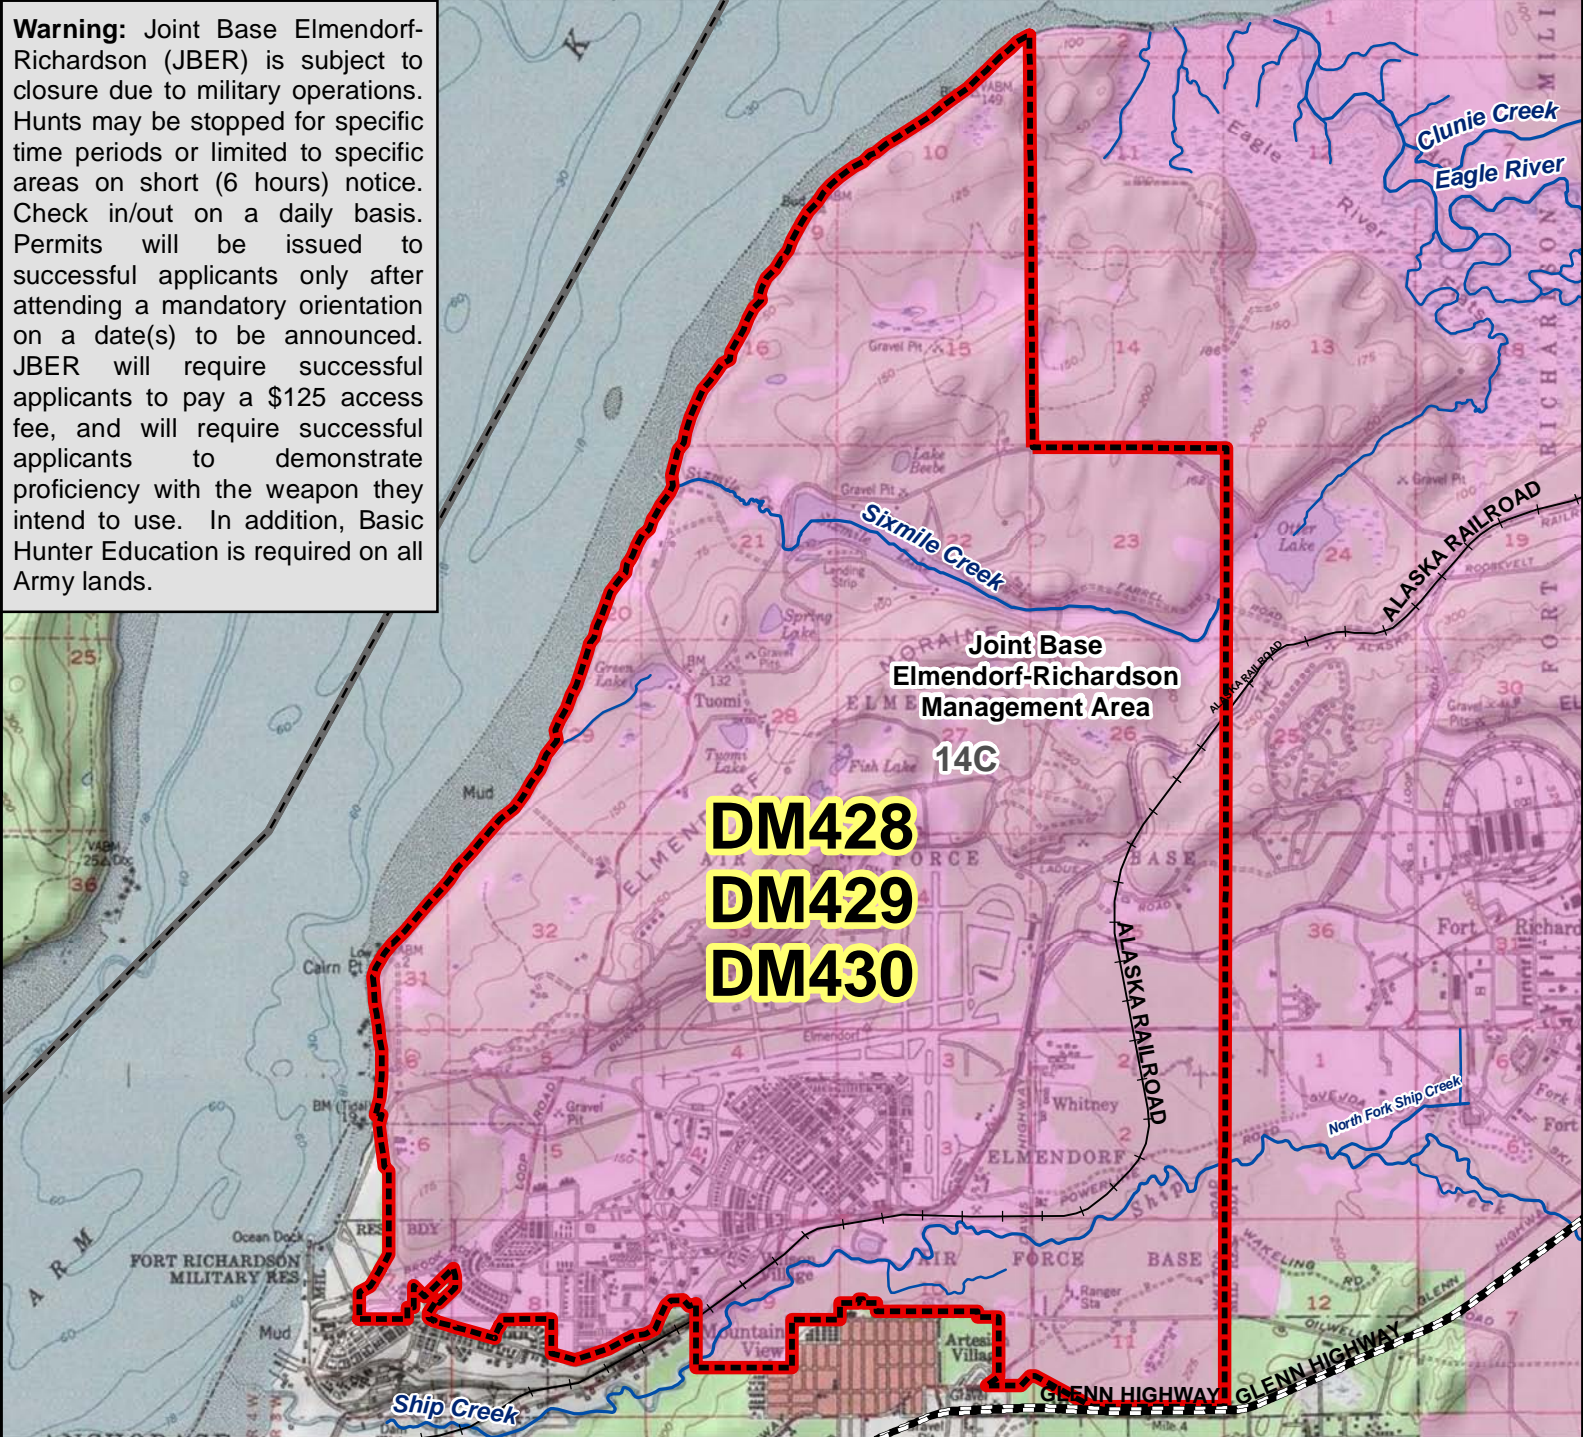

DM428 DM429 DM430 Moose Drawing Permit Hunt

Warning: Joint Base Elmendorf-Richardson (JBER) is subject to closure due to military operations. Hunts may be stopped for specific time periods or limited to specific areas on short (6 hours) notice. Check in/out on a daily basis. Permits will be issued to successful applicants only after attending a mandatory orientation on a date(s) to be announced. JBER will require successful applicants to pay a \$125 access fee, and will require successful applicants to demonstrate proficiency with the weapon they intend to use. In addition, Basic Hunter Education is required on all Army lands.

AREA DESCRIPTION: Unit 14C, a portion of Elmendorf Air Force Base. Certified Bowhunters only.