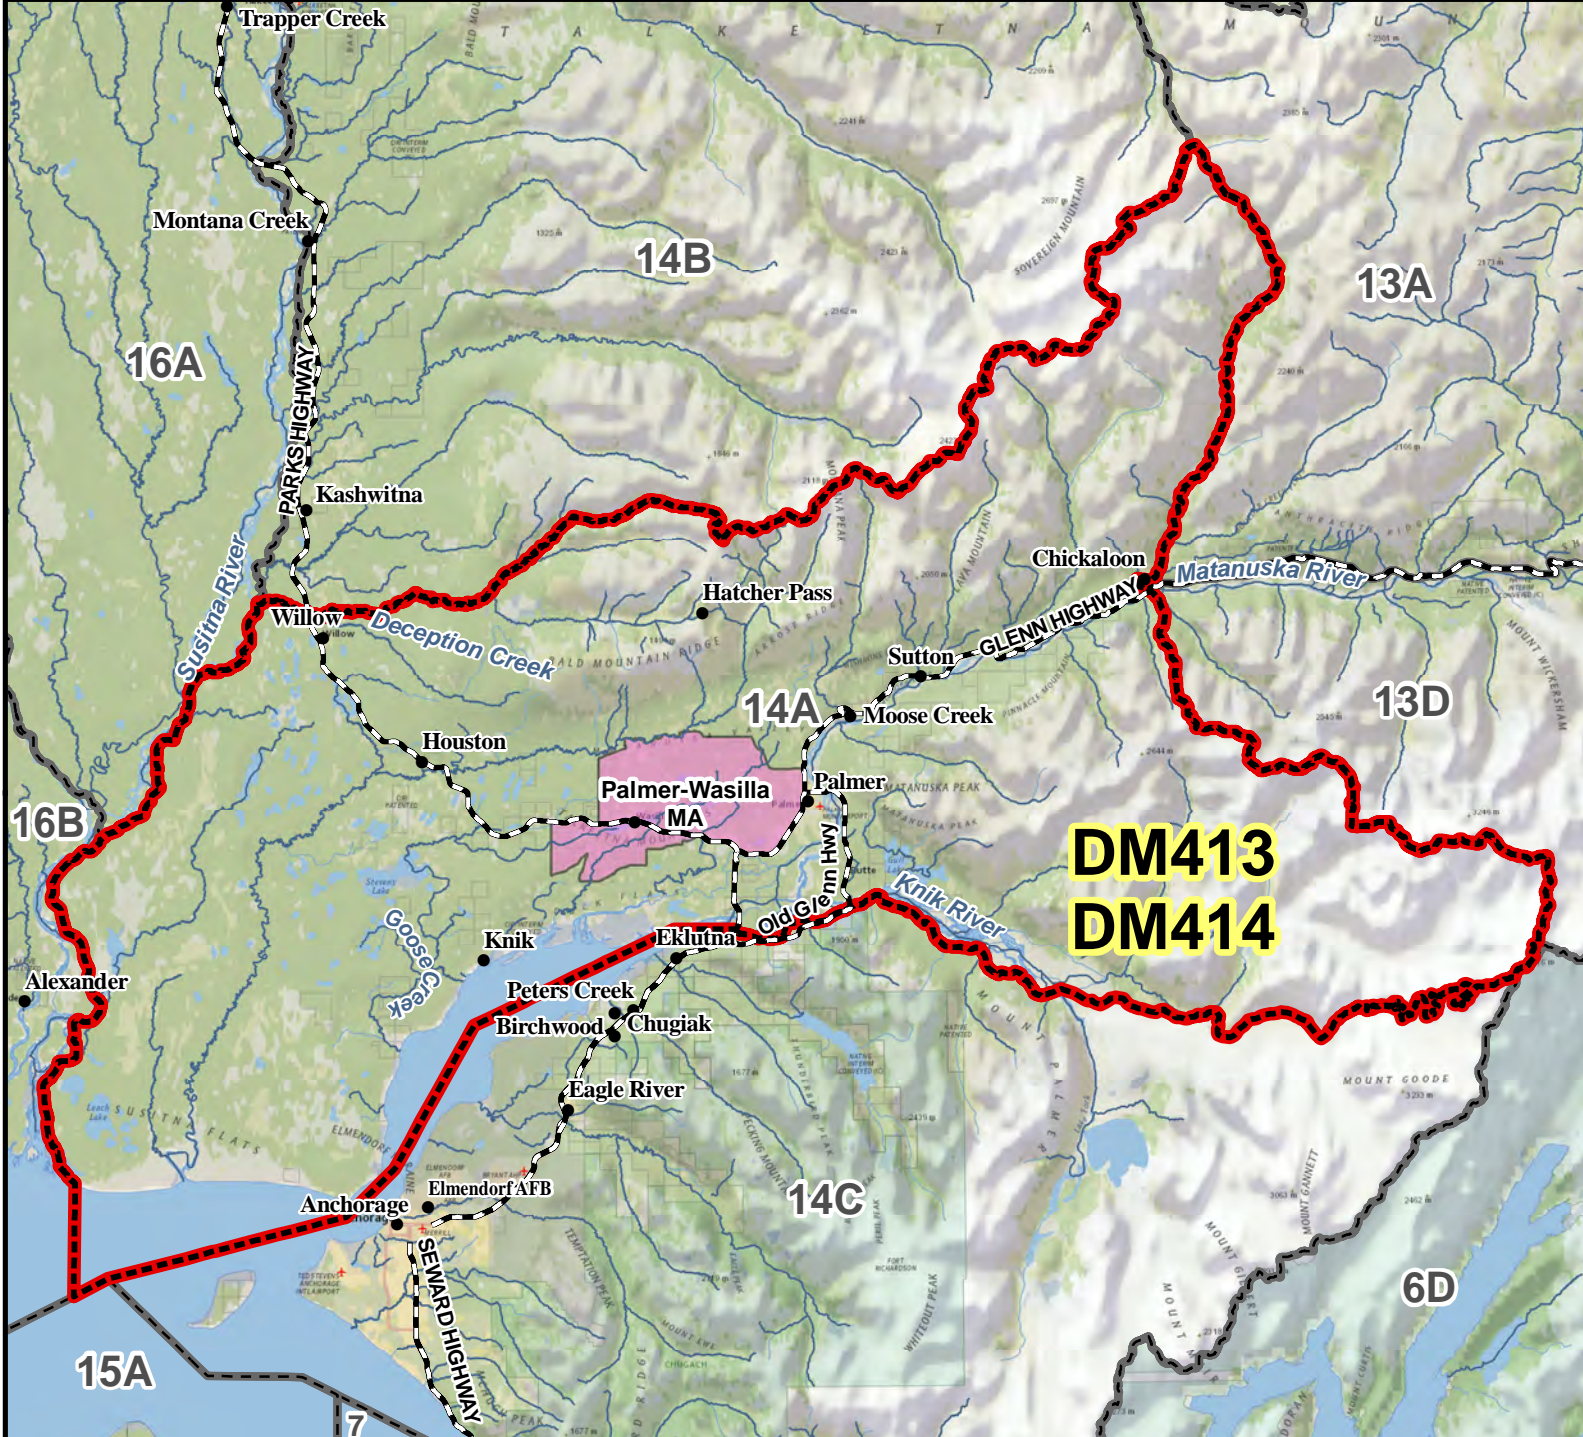

# DM413 DM414 Moose Drawing Permit Hunt

This map is intended for hunt planning use, not for determining legal property or regulatory boundaries. Content is compiled from various sources and is subject to change without notice. See current hunting regulations for written descriptions of boundaries. Hunters are responsible for knowing the land ownership and regulations of the areas they intend to hunt.

**DM413**  
**DM414**

AREA DESCRIPTION: Unit 14A.

Please refer to the Alaska Hunting Regulations booklet for bag type, seasons, and additional regulations concerning this hunt.