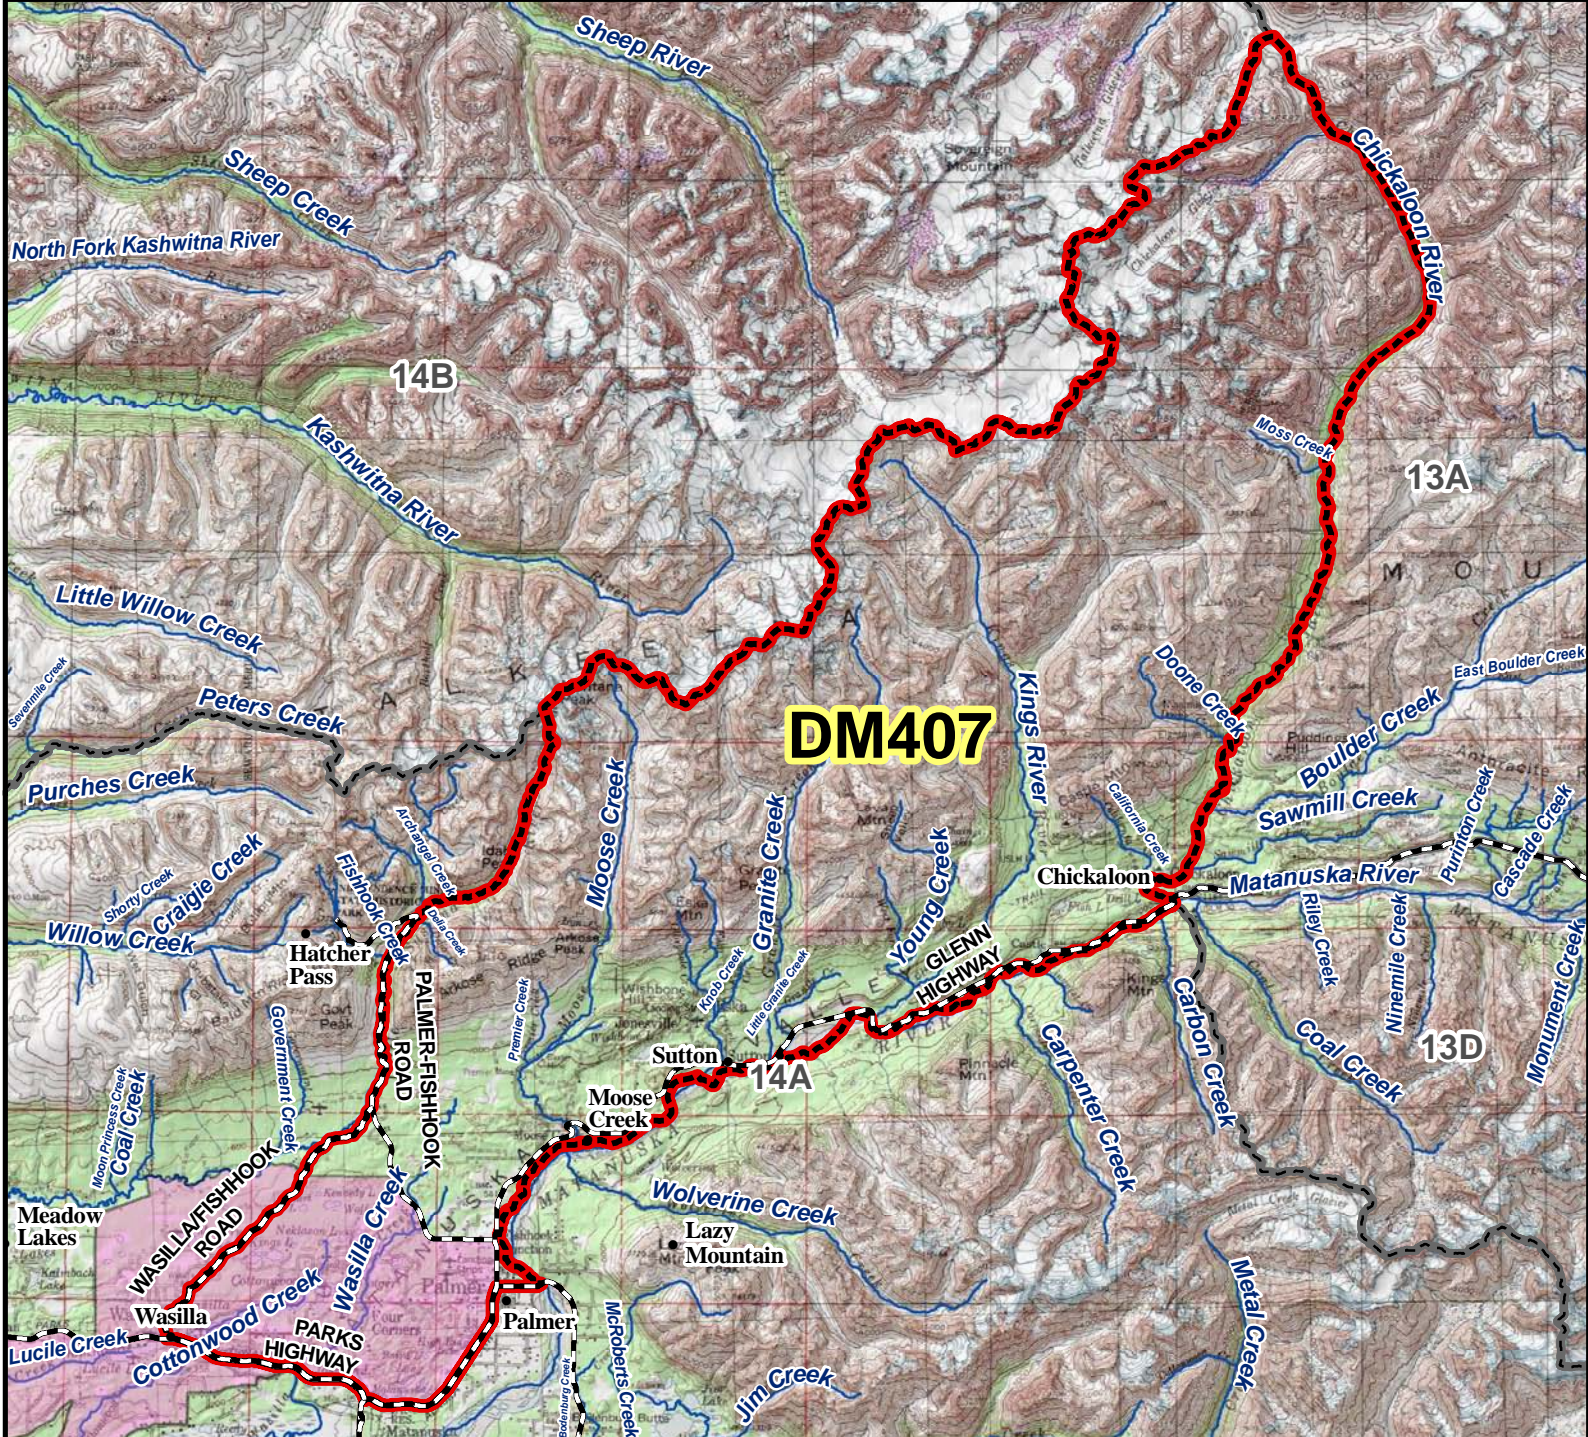

DM407 Moose Drawing Permit Hunt

AREA DESCRIPTION: Unit 14A, North Matanuska River, that northeastern portion bounded by a line beginning at the intersection of the Wasilla Fishhook Road and Parks Highway; then along Wasilla Fishhook Road to Palmer Fishhook Road then north to the first bridge crossing the Little Susitna River, then upstream along Little Susitna River to Mint Glacier, then along Mint Glacier to the Unit 14A boundary; then along the Unit 14A boundary to the headwaters of the Chickaloon River, downstream along the Chickaloon River to its confluence with the Matanuska River, then along the north bank of the Matanuska River to the Old Glenn Highway, west on the Old Glenn Highway to the Glenn Highway, south on the Glenn Highway to the Parks Highway and west on the Parks Highway to the point of origin.